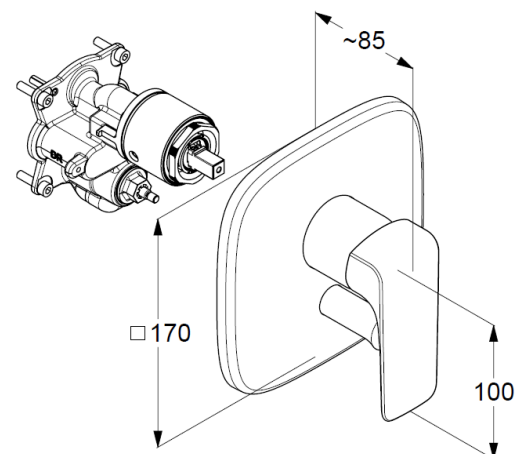

trim set with functional unit

wall mounted

automatic diverter: shower/bath

solid lever, metal

ceramic cartridge with hot water safety device

flow rate at 3 bar 31 l/min.

### Produktabbildung/ Product picture

### Maßzeichnung/ Dimensional drawing