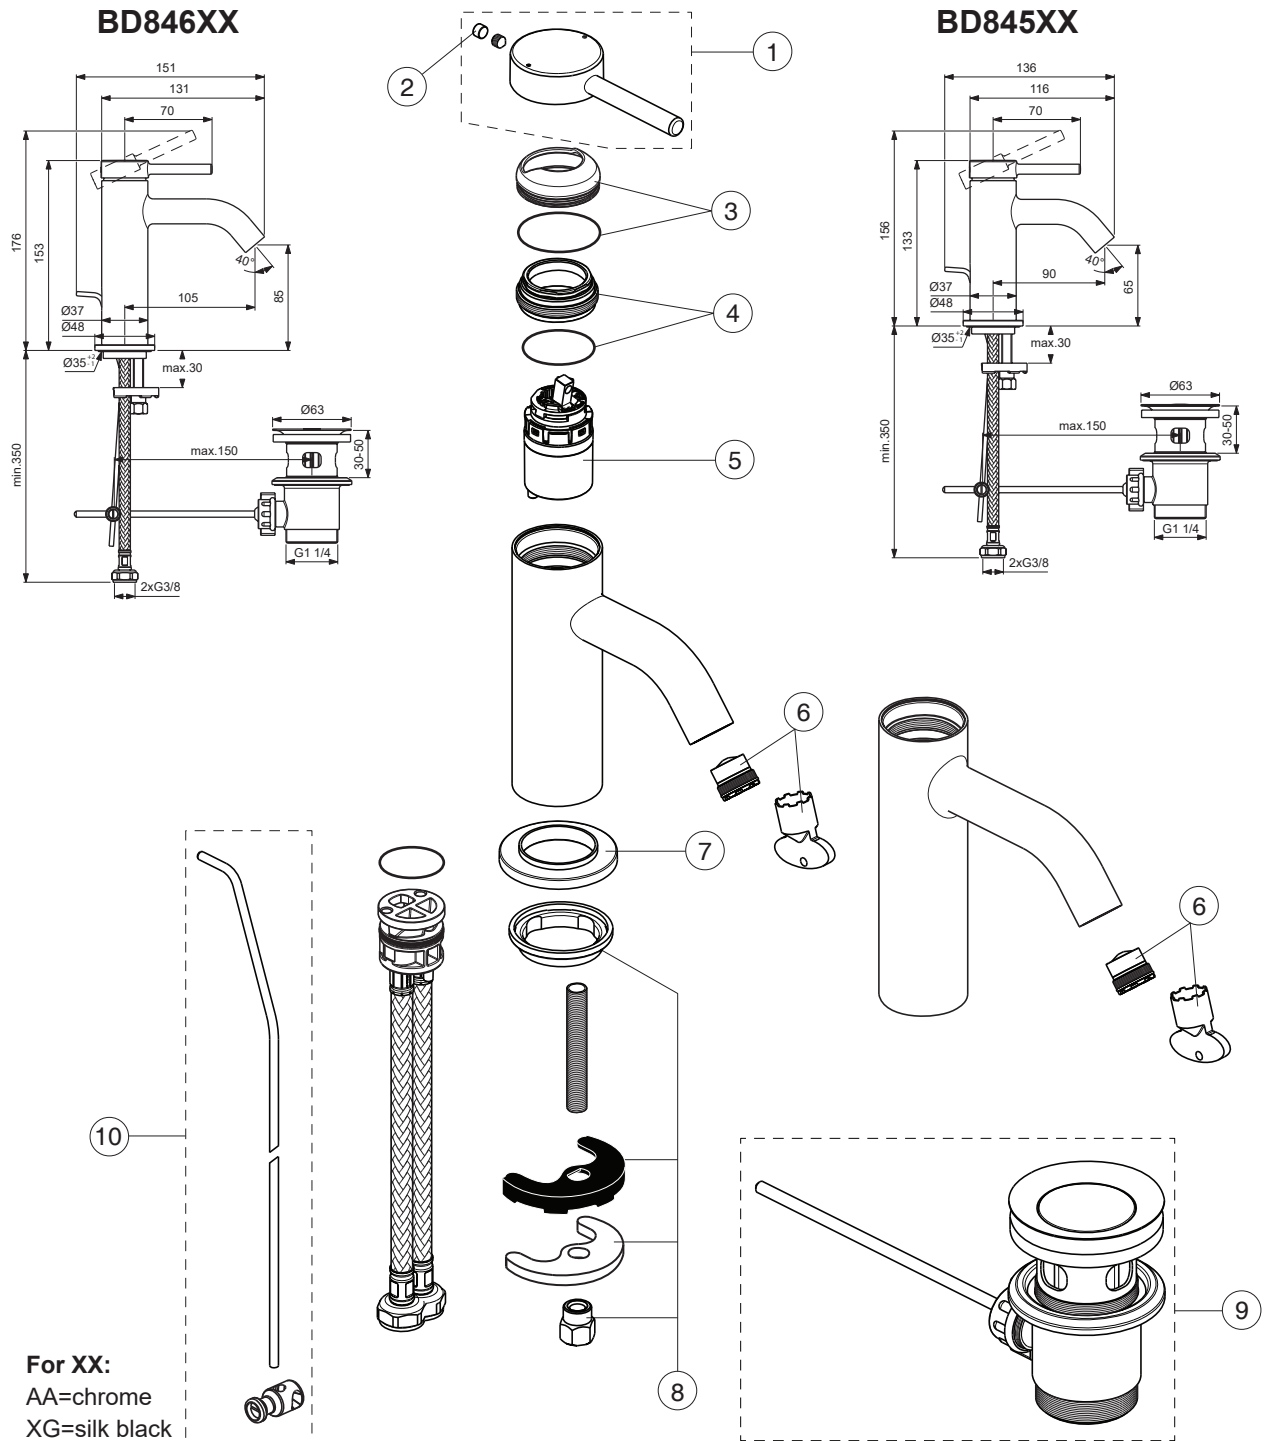

# CERALINE NUOVO

Ideal Standard

| Pos. | Signify             | Spare parts-Nr. | Quantity | Pos. | Signify | Spare parts-Nr. | Quantity |
|------|---------------------|-----------------|----------|------|---------|-----------------|----------|
| 1    | Lever               | B961914XX       | 1 Set    |      |         |                 |          |
| 2    | Rubber button       | A963751XX       | 1 Pcs.   |      |         |                 |          |
| 3    | Rosette             | B961915XX       | 1 Set    |      |         |                 |          |
| 4    | Screw M33x1.5       | B961916NU       | 1 Set    |      |         |                 |          |
| 5    | Cartridge Ø28mm     | B961920NU       | 1 Set    |      |         |                 |          |
| 6    | Aer.cacheM16.5x1-1G | A860938NU       | 1 Set    |      |         |                 |          |
| 7    | Escutcheon          | A861227XX       | 1 Pcs.   |      |         |                 |          |
| 8    | Fixation set        | A964520NU       | 1 Set    |      |         |                 |          |
| 9    | Pop-up drain ass.   | B960853XX       | 1 Pcs.   |      |         |                 |          |
| 10   | Pull-up rod-compl.  | B960900XX       | 1 Set    |      |         |                 |          |