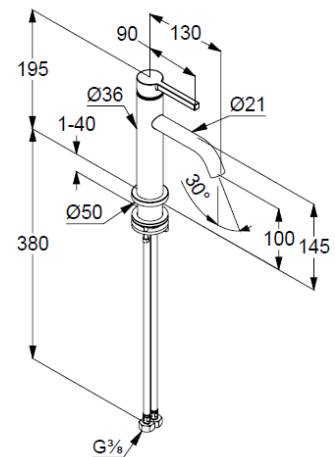

Technische Daten/ Technical Data

KLUDI NOVA FONTE
single lever basin mixer 100
DN 15
Style: PURA

Ref.: 200260315

Finishes:
O3 Matt Teal Blue

Product description
Manufacturer KLUDI GmbH & Co. KG
Typ: KLUDI NOVA FONTE
single lever basin mixer 100
Ref.: 200260315

basin mixer
single lever mixer
1-hole mounted
solid lever, metal
aerator, S-Pointer M18,5 PCA
ceramic cartridge
flow rate at 3 bar 4,5 l/min.
fixed spout
flexible hoses G3/8 DVGW approved
shank-fixing
EU taxonomy: max. 6 l/min. -
Substantial Contribution (SC) possible

Produktabbildung/ Product picture

Maßzeichnung/ Dimensional drawing

Durchfluss/ Flow rate