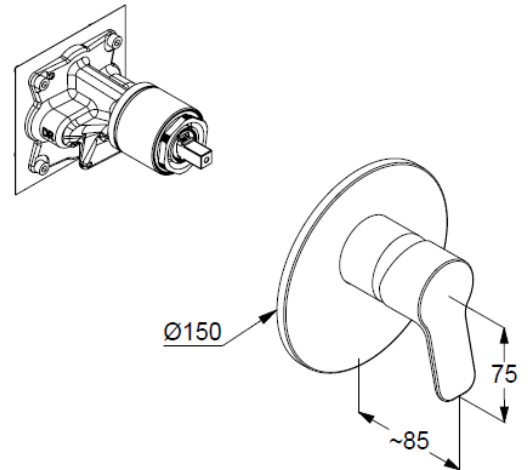

Technische Daten/ Technical Data

KLUDI PURE&EASY
concealed single lever shower mixer

Ref.: 377550565

Finishes:
05 chrome

Product description
Manufacturer KLUDI GmbH & Co. KG
Typ: KLUDI PURE&EASY
concealed single lever shower mixer
Ref.: 377550565

concealed shower mixer
single lever mixer
trim set without pre-installation set
for pre-installation set KLUDI SLIM.BOXX Ref.: 88022
trim set with functional unit
wall mounted
solid lever, metal
ceramic cartridge with hot water safety device
flow rate at 3 bar 28 l/min.

Produktabbildung/ Product picture

Maßzeichnung/ Dimensional drawing

Durchfluss/ Flow rate