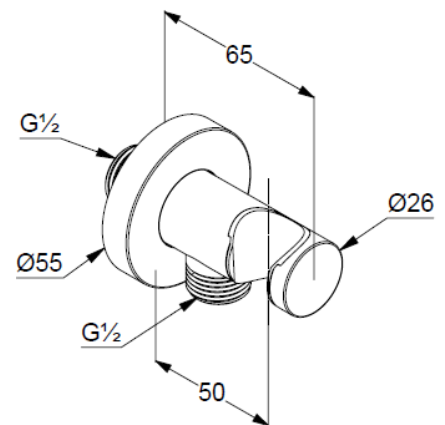

Technische Daten/ Technical Data

KLUDI
wall supply with shower holder
DN 15

Ref.:
Ref.: 6054739-00

Finishes:
39 matt black

Product description
Manufacturer KLUDI GmbH & Co. KG
Typ: KLUDI
wall supply with shower holder
Ref.: 6054739-00

wall supply with shower holder
for shower hoses with conical nuts
with fixing material
for rigid wall mounting
protected against back flow

Produktabbildung/ Product picture

Maßzeichnung/ Dimensional drawing