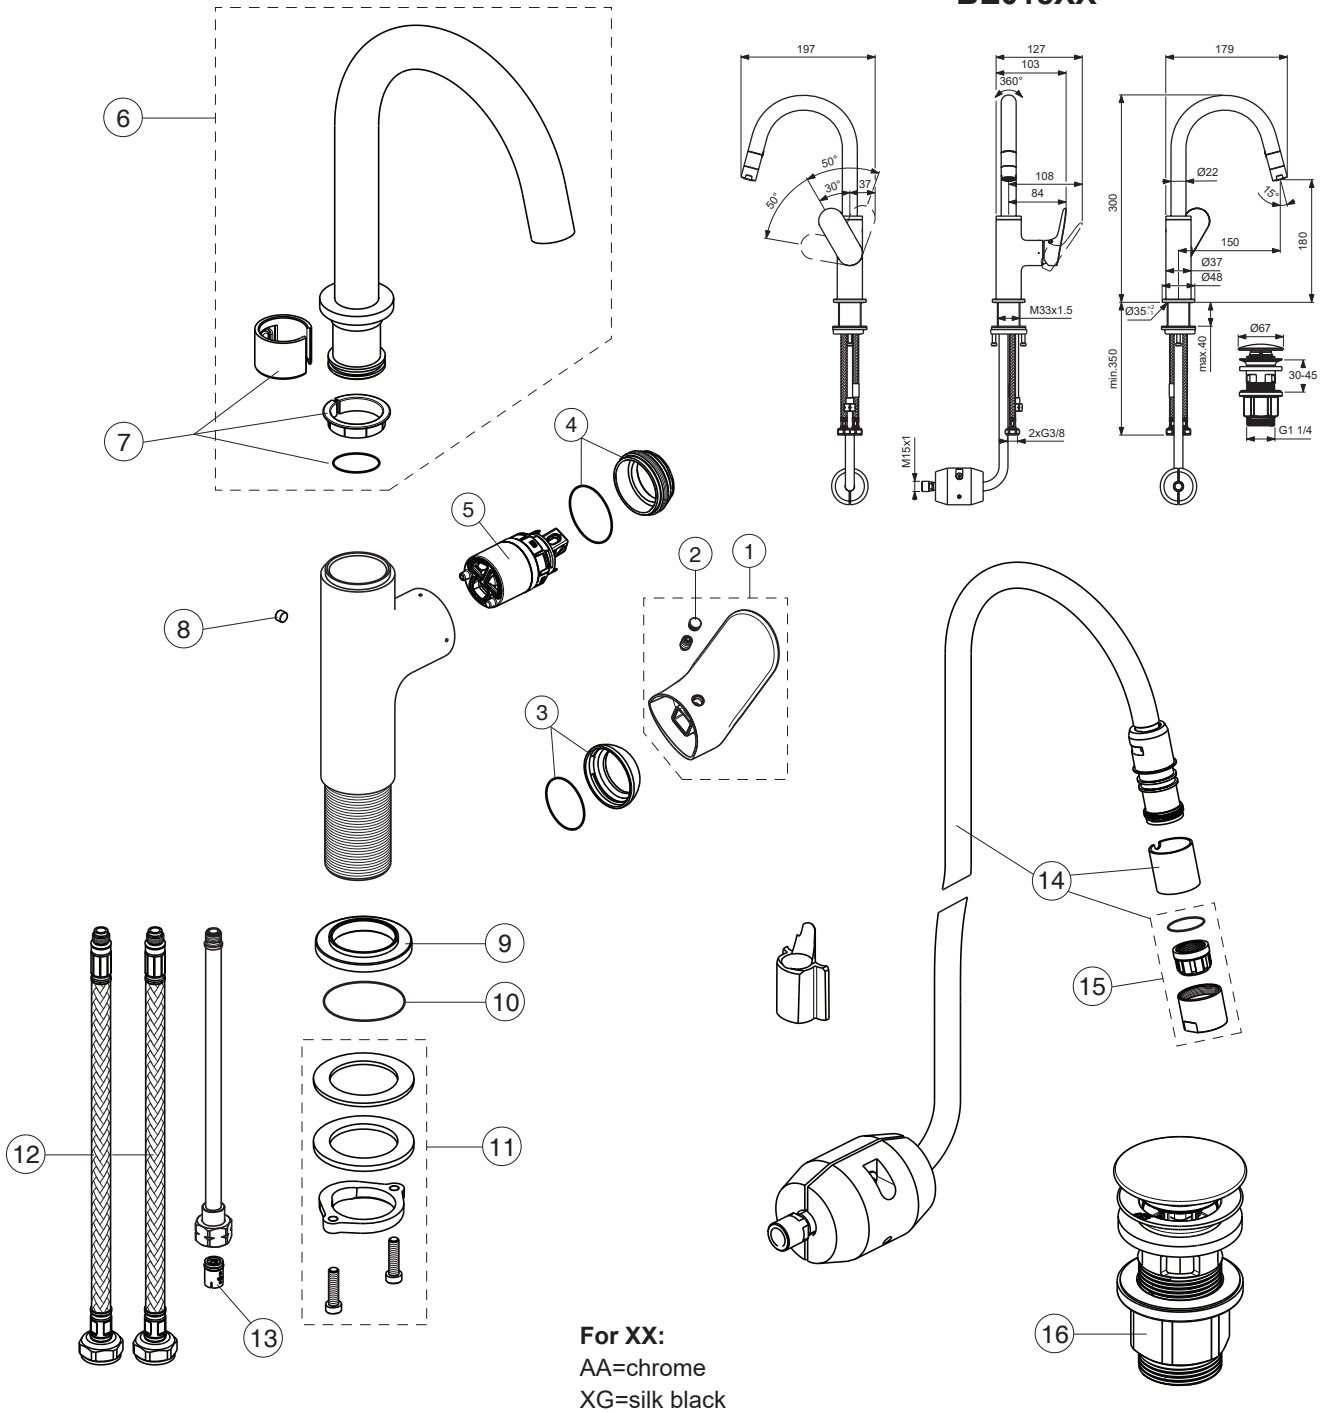

CERALIFE O

Ideal Standard

BE018XX

For XX:  
AA=chrome  
XG=silk black

Pos.	Signify	Spare parts-Nr.	Quantity	Pos.	Signify	Spare parts-Nr.	Quantity
1	Lever	B961977XX	1 Set	14	Pull down 1F,w/hose	B961996XX	1 Set
2	Rubber cap	B961951NU	3 Pcs.	15	Aerator M20x1	B961741XX	1 Pcs.
3	Rosette	B961974XX	1 Set	16	Click waste-plastic	B961705XX	1 Pcs.
4	Screw M33x1.5	B961916NU	1 Set				
5	Cartridge Ø28mm	A861399NU	1 Set				
6	Tub.spout soldered nipple	B961993XX	1 Set				
7	Sealing set	B961994NU	1 Set				
8	Rubber button	A963751NU	1 Pcs. ( for BE018AA )				
		A963751XG	1 Pcs. ( for BE018XG )				
9	Rosette decorative	B961917XX	1 Pcs.				
10	O-Ring Ø37.77x2.62	A962574NU	1 Pcs.				
11	Connecting group	B960255NU	1 Set				
12	Flex hose G3/8;L500mm	A962005NU	1 Pcs.				
13	Non-return valve	B961995NU	1 Pcs.				