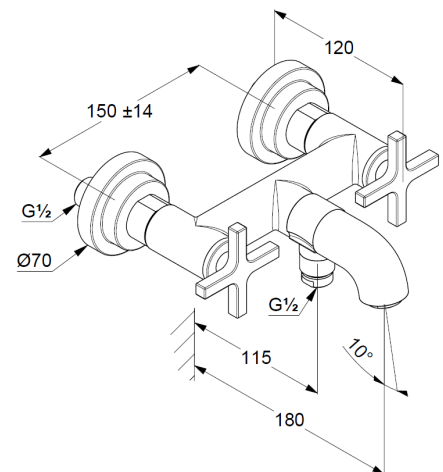

Technische Daten/ Technical Data

KLUDI NOVA FONTE
bath-and shower mixer
DN 15
Style: Classic

Ref.:
205400520

Finishes:
05 chrome

Product description
Manufacturer KLUDI GmbH & Co. KG
Typ: KLUDI NOVA FONTE
bath-and shower mixer
Ref.: 205400520

bath-and shower mixer
2-handle mixer
wall mounted
automatic diverter: shower/bath
cross handle, metal
aerator, S-Pointer M24
protected against back flow
shower outlet G $\frac{1}{2}$
ceramic headparts 90° (right/left)
flow rate at 3 bar 23 l/min.
S-unions G $\frac{1}{2}$ x G $\frac{3}{4}$

Produktabbildung/ Product picture

Maßzeichnung/ Dimensional drawing

Durchfluss/ Flow rate