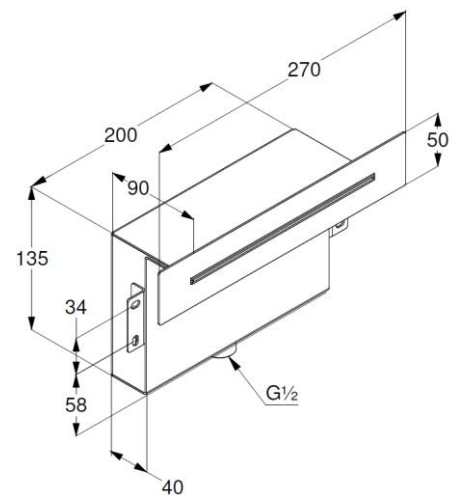

Technische Daten/ Technical Data

KLUDI-ASANA
head shower 1 S
DN 15

Ref.: 6950005-00

Finishes:
05 chrome

Product description
Manufacturer KLUDI GmbH & Co. KG
Typ: KLUDI-ASANA
head shower 1 S
Ref.: 6950005-00

only for in-wall-installation
waterfall
flow rate at 3 bar > 45 l/min.
fixed spout
connection G1/2

Produktabbildung/ Product picture

Maßzeichnung/ Dimensional drawing

Durchfluss/ Flow rate