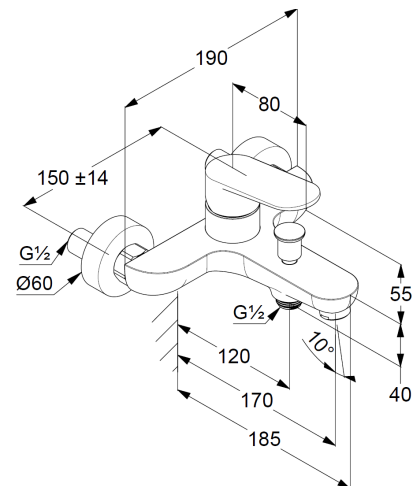

Technische Daten/ Technical Data

KLUDI-X1

single lever bath-and shower mixer
DN 15

Ref.: 326910575

Finishes:
05 chrome

Product description
Manufacturer KLUDI GmbH & Co. KG
Typ: KLUDI-X1
single lever bath-and shower mixer
Ref.: 326910575

bath-and shower mixer
single lever mixer
wall mounted
automatic diverter: shower/bath
solid lever, metal
aerator M24
protected against back flow
shower outlet G1/2
ceramic cartridge
flow rate bath at 3 bar 20 l/min.
flow rate shower at 3 bar 18 l/min.
S-unions G1/2 x G3/4

Produktabbildung/ Product picture

Maßzeichnung/ Dimensional drawing

Durchfluss/ Flow rate