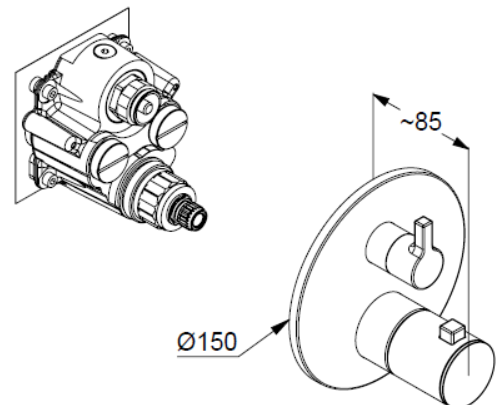

Technische Daten/ Technical Data

KLUDI NOVA FONTE

concealed thermostatic bath-shower mixer
trim set with functional unit
Style: Puristic

Ref.: 208100515

Finishes:
05 chrome

Product description

Manufacturer KLUDI GmbH & Co. KG

Typ: KLUDI NOVA FONTE

concealed thermostatic bath-shower mixer
trim set with functional unit
Ref.: 208100515

concealed thermostatic bath-shower mixer
trim set without pre-installation set
pre installation set KLUDI SLIM.BOXX Ref.: 88022
wall mounted
trim set with functional unit
with ceramic shut-off valve 90°
temperature handle with hot water safety at 40°C
optional temperature limiter at 43°C included
flow rate bath at 3 bar 28 l/min.
flow rate shower at 3 bar 24 l/min.
with integrated back flow preventer

Produktabbildung/ Product picture

Maßzeichnung/ Dimensional drawing

Durchfluss/ Flow rate