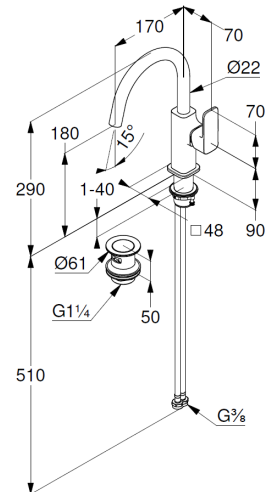

Technische Daten/ Technical Data

KLUDI RENON
single lever basin mixer
DN 15

Ref.: 420270575

Finishes:
05 chrome

Product description
Typ: KLUDI RENON
single lever basin mixer
Ref.: 420270575

basin mixer
single lever mixer
1-hole mounted
solid lever, metal
swivel spout (360°)
lateral actuation
aerator M18,5 PCA
ceramic cartridge with hot water safety device
flow rate at 3 bar 4,5 l/min.
flexible hoses G3/8 DVGW approved
shank-fixing
push open waste G1 1/4
for washbasin with overflow

Produktabbildung/ Product picture

Maßzeichnung/ Dimensional drawing

Durchfluss/ Flow rate