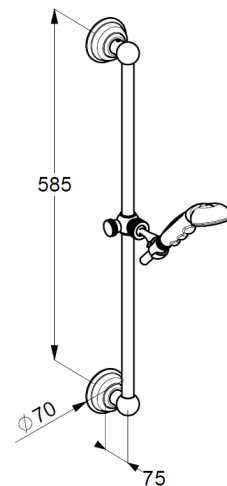

## Technische Daten/ Technical Data

KLUDI 1926  
shower set 1 S  
DN 15

Ref.:  
2710305

Finishes:  
05 chrome

Product description  
Manufacturer KLUDI GmbH & Co. KG  
Typ: KLUDI 1926  
shower set 1 S  
Ref.: 2710305

hand shower 1 S  
1 spray pattern  
connection G½  
sieve seal

shower hose  
plastic coated  
with metal-effect  
with conical nuts  
G½ x G½ x 1600mm

wall rail 600mm  
with fixing material  
for rigid wall mounting  
height-adjustable hand shower holder  
horizontally and vertically adjustable

### Produktabbildung/ Product picture

### Maßzeichnung/ Dimensional drawing