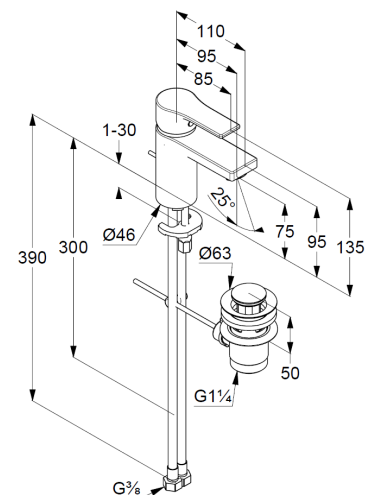

basin mixer  
single lever mixer  
1-hole mounted  
solid handle, metal  
aerator M24 PCA  
ceramic cartridge with hot water safety device  
middle position cold water  
flow rate at 3 bar 5 l/min.  
flexible hoses G $\frac{3}{8}$  DVGW approved  
rapid installation set  
pop up waste G1 $\frac{1}{4}$  metal

### Produktabbildung/ Product picture

### Maßzeichnung/ Dimensional drawing