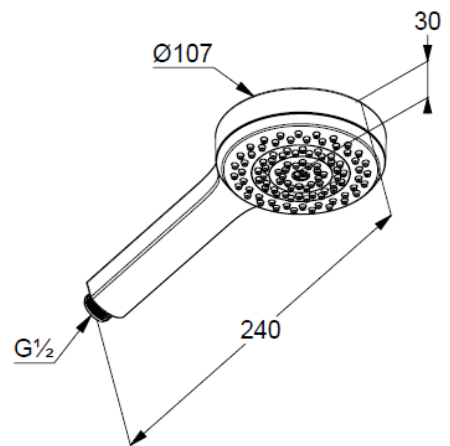

### Product description

Manufacturer KLUDI GmbH & Co. KG

Typ: KLUDI DIVE S

hand shower 1 S

Ref.: 6881005-00

hand shower 1 S

flow rate at 3 bar 15 l/min.

(with possibility of limiting to 9 l/min.)

1 spray pattern

with cleaning system

connection G $\frac{1}{2}$

sieve seal

### Produktabbildung/ Product picture

### Maßzeichnung/ Dimensional drawing