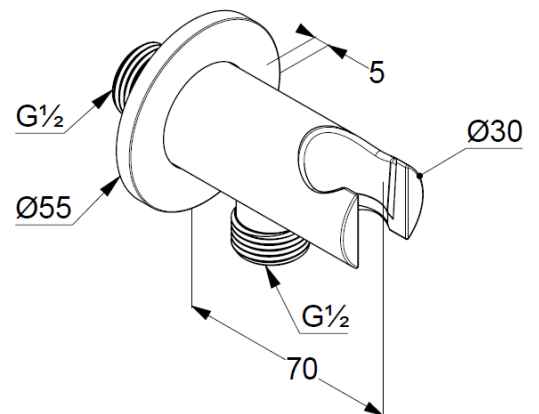

Technische Daten/ Technical Data

KLUDI-A-QA
wall supply with shower holder
DN 15

Ref.: 65567NO-00

Finishes:
NO Brushed Gold (18) PVD

Product description
Manufacturer KLUDI GmbH & Co. KG
Typ: KLUDI-A-QA
wall supply with shower holder
Ref.: 65567NO-00

wall supply with shower holder
connection G1/2
for shower hoses with conical nuts
with fixing material
for rigid wall mounting
protected against back flow
with push-on rosette

Produktabbildung/ Product picture

Maßzeichnung/ Dimensional drawing

Durchfluss/ Flow rate