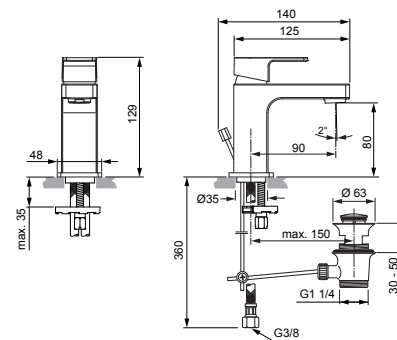

Produced since: **Nov. 2021**

SL basin mixer flex. hose  
with pop-up waste  
chrome **A7265AA**

without pop-up waste  
chrome **A7266AA**

Pos.	Description	Part-Number	Qty.	Pos.	Description	Part-Number	Qty.
1	Lever cpl.	<b>A 861 528 AA</b>	1 Set	8	Fixation kit	<b>A 964 520 NU*</b>	1 Set
2	Cover cap & screw	<b>A 861 417 AA</b>	1 pcs	9	Flex. hose M8x1-G3/8-425	<b>A 962 370 NU</b>	1 pcs
3	Cartridge Ø28	<b>A 861 399 NU</b>	1 Set	10	Bracket	<b>A 961 172 NU</b>	1 pcs
4	O - Ring Ø 23,52 x 1,78	<b>A 961 855 NU</b>	1 pcs	11	Pop-up waste complete	<b>B 960 853 AA</b>	1 Set
5	Lift rod cpl. + Pos. 10	<b>B 961 119 AA</b>	1 Set				
6	Aerator M24x1 - 5ltr/min	<b>B 961 383 AA</b>	1 pcs				
7	Escutcheon	<b>A 861 295 AA</b>	1 pcs				

\*Universal set (not all parts needed)

Produced since: April 2019 - Oct. 2021

SL basin mixer flex. hose  
with pop-up waste  
chrome **A7265AA**  
without pop-up waste  
chrome **A7266AA**

Pos.	Description	Part-Number	Qty.	Pos.	Description	Part-Number	Qty.
1	Lever cpl. w. IS-Logo + pos.7	<b>A 861 294 AA</b>	1 Set	12	Lift rod cpl. + Pos. 19	<b>B 961 119 AA</b>	1 Set
2	Thread pin M5x5 DIN916	<b>A 962 041 NU*</b>	1 Set	13	Body		
3	Handle plug	<b>A 861 223 NU</b>	1 pcs	14	Aerator M24x1 - 5ltr/min	<b>B 961 383 AA</b>	1 pcs
4	Cover cap	<b>A 861 224 AA</b>	1 pcs	15	Escutcheon	<b>A 861 295 AA</b>	1 pcs
5	Thread ring M30x1 + pos.6	<b>A 861 225 NU</b>	1 Set	16	Bolt M8x63		
6	O - Ring Ø 28 x 2	<b>A 963 299 NU</b>	1 pcs	17	Fixation kit	<b>A 964 520 NU*</b>	1 Set
7	Lever adapter			18	Flex. hose M8x1-G3/8-425	<b>A 962 370 NU</b>	1 pcs
8	Cartridge Kerox Ø25 + Pos.7	<b>A 861 226 NU</b>	1 Set	19	Bracket	<b>A 961 172 NU</b>	1 pcs
9	Manifold			20	Pop-up waste complete	<b>B 960 853 AA</b>	1 Set
10	O - Ring Ø 23,52 x 1,78	<b>A 961 855 NU</b>	1 pcs				
11	Clamping pin						