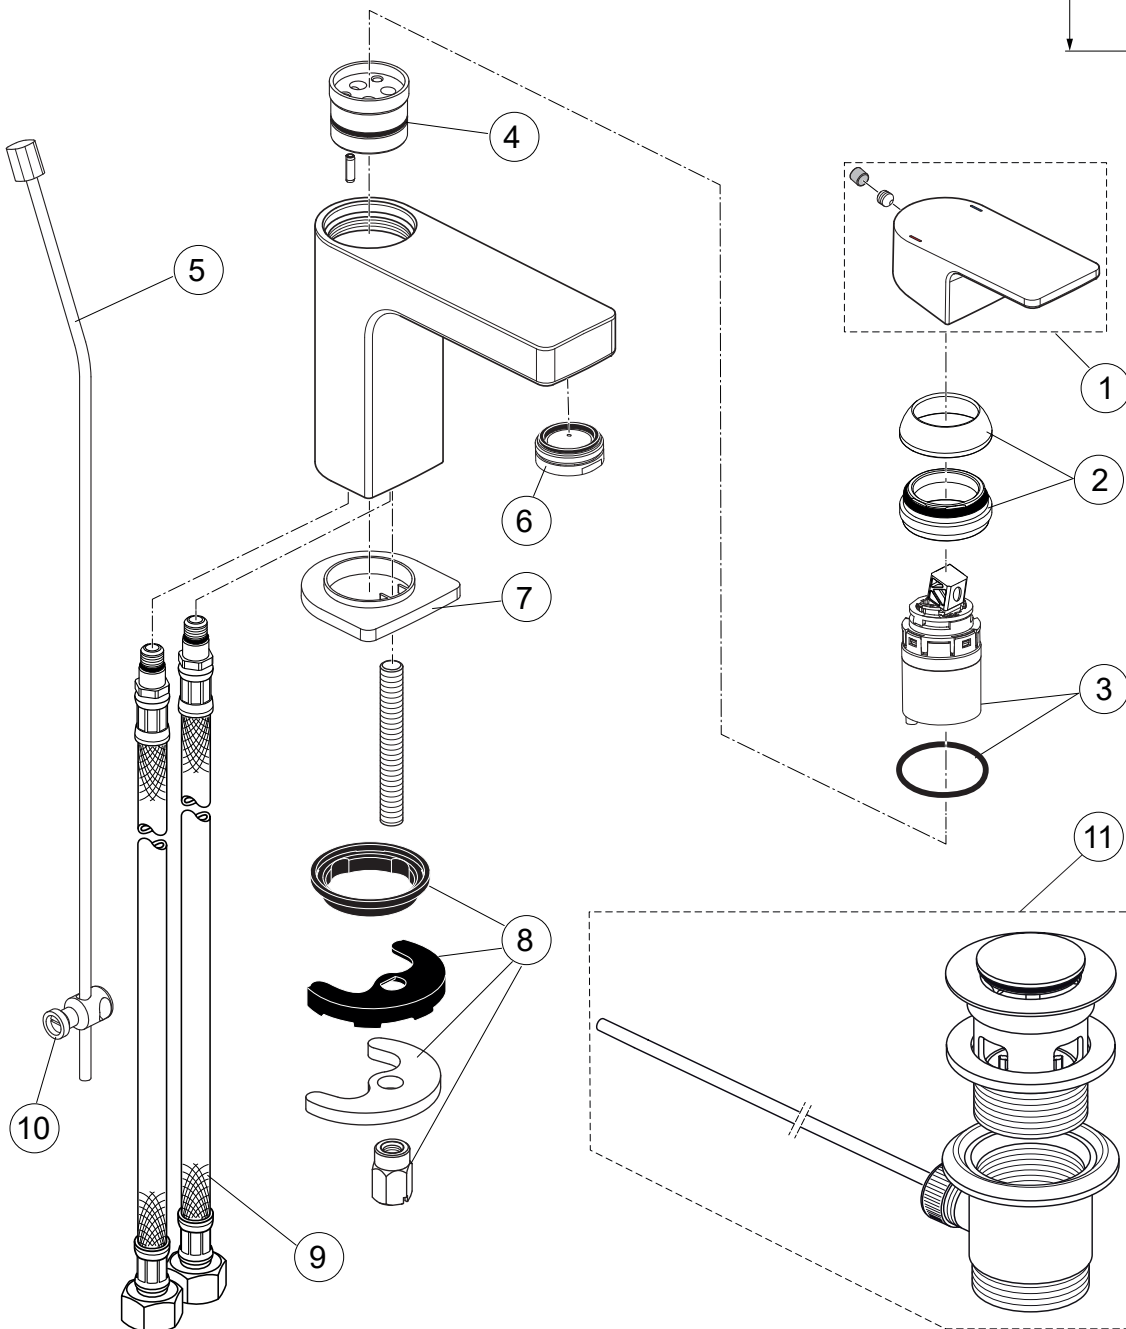

Produced since: **Nov. 2021**

SL basin mixer flex. hose  
with pop-up waste  
chrome **A7265AA**

without pop-up waste  
chrome **A7266AA**

Pos.	Description	Part-Number	Qty.	Pos.	Description	Part-Number	Qty.
1	Lever cpl.	<b>A 861 528 AA</b>	1 Set	8	Fixation kit	<b>A 964 520 NU*</b>	1 Set
2	Cover cap & screw	<b>A 861 417 AA</b>	1 pcs	9	Flex. hose M8x1-G3/8-425	<b>A 962 370 NU</b>	1 pcs
3	Cartridge Ø28	<b>A 861 399 NU</b>	1 Set	10	Bracket	<b>A 961 172 NU</b>	1 pcs
4	O - Ring Ø 23,52 x 1,78	<b>A 961 855 NU</b>	1 pcs	11	Pop-up waste complete	<b>B 960 853 AA</b>	1 Set
5	Lift rod cpl. + Pos. 10	<b>B 961 119 AA</b>	1 Set				
6	Aerator M24x1 - 5ltr/min	<b>B 961 383 AA</b>	1 pcs				
7	Escutcheon	<b>A 861 295 AA</b>	1 pcs				

\*Universal set (not all parts needed)

Produced since: April 2019 - Oct. 2021

SL basin mixer flex. hose  
with pop-up waste  
chrome **A7265AA**  
without pop-up waste  
chrome **A7266AA**

Pos.	Description	Part-Number	Qty.	Pos.	Description	Part-Number	Qty.
1	Lever cpl. w. IS-Logo + pos.7	<b>A 861 294 AA</b>	1 Set	12	Lift rod cpl. + Pos. 19	<b>B 961 119 AA</b>	1 Set
2	Thread pin M5x5 DIN916	<b>A 962 041 NU*</b>	1 Set	13	Body		
3	Handle plug	<b>A 861 223 NU</b>	1 pcs	14	Aerator M24x1 - 5ltr/min	<b>B 961 383 AA</b>	1 pcs
4	Cover cap	<b>A 861 224 AA</b>	1 pcs	15	Escutcheon	<b>A 861 295 AA</b>	1 pcs
5	Thread ring M30x1 + pos.6	<b>A 861 225 NU</b>	1 Set	16	Bolt M8x63		
6	O - Ring Ø 28 x 2	<b>A 963 299 NU</b>	1 pcs	17	Fixation kit	<b>A 964 520 NU*</b>	1 Set
7	Lever adapter			18	Flex. hose M8x1-G3/8-425	<b>A 962 370 NU</b>	1 pcs
8	Cartridge Kerox Ø25 + Pos.7	<b>A 861 226 NU</b>	1 Set	19	Bracket	<b>A 961 172 NU</b>	1 pcs
9	Manifold			20	Pop-up waste complete	<b>B 960 853 AA</b>	1 Set
10	O - Ring Ø 23,52 x 1,78	<b>A 961 855 NU</b>	1 pcs				
11	Clamping pin						

\*Universal set (not all parts needed)