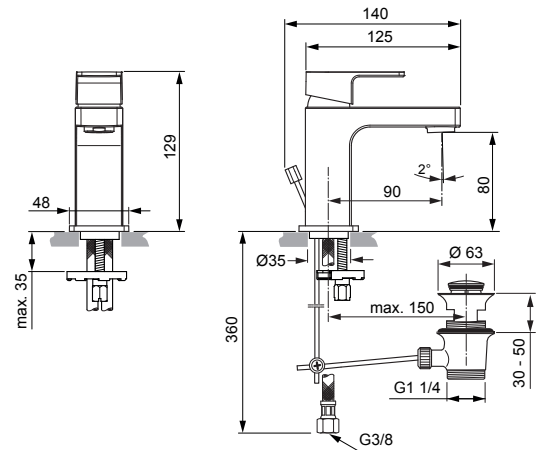

Produced since: **Nov. 2021**

SL basin mixer flex. hose  
with pop-up waste  
chrome **A7265AA**

without pop-up waste  
chrome **A7266AA**

Pos.	Description	Part-Number	Qty.	Pos.	Description	Part-Number	Qty.
1	Lever cpl.	<b>A 861 528 AA</b>	1 Set	8	Fixation kit	<b>A 964 520 NU*</b>	1 Set
2	Cover cap & screw	<b>A 861 417 AA</b>	1 pcs	9	Flex. hose M8x1-G3/8-425	<b>A 962 370 NU</b>	1 pcs
3	Cartridge Ø28	<b>A 861 399 NU</b>	1 Set	10	Bracket	<b>A 961 172 NU</b>	1 pcs
4	O - Ring Ø 23,52 x 1,78	<b>A 961 855 NU</b>	1 pcs	11	Pop-up waste complete	<b>B 960 853 AA</b>	1 Set
5	Lift rod cpl. + Pos. 10	<b>B 961 119 AA</b>	1 Set				
6	Aerator M24x1 - 5ltr/min	<b>B 961 383 AA</b>	1 pcs				
7	Escutcheon	<b>A 861 295 AA</b>	1 pcs				

\*Universal set (not all parts needed)

Produced since: April 2019 - Oct. 2021

SL basin mixer flex. hose  
with pop-up waste  
chrome **A7265AA**  
without pop-up waste  
chrome **A7266AA**

Pos.	Description	Part-Number	Qty.	Pos.	Description	Part-Number	Qty.
1	Lever cpl. w. IS-Logo + pos.7	<b>A 861 294 AA</b>	1 Set	12	Lift rod cpl. + Pos. 19	<b>B 961 119 AA</b>	1 Set
2	Thread pin M5x5 DIN916	<b>A 962 041 NU*</b>	1 Set	13	Body		
3	Handle plug	<b>A 861 223 NU</b>	1 pcs	14	Aerator M24x1 - 5ltr/min	<b>B 961 383 AA</b>	1 pcs
4	Cover cap	<b>A 861 224 AA</b>	1 pcs	15	Escutcheon	<b>A 861 295 AA</b>	1 pcs
5	Thread ring M30x1 + pos.6	<b>A 861 225 NU</b>	1 Set	16	Bolt M8x63		
6	O - Ring Ø 28 x 2	<b>A 963 299 NU</b>	1 pcs	17	Fixation kit	<b>A 964 520 NU*</b>	1 Set
7	Lever adapter			18	Flex. hose M8x1-G3/8-425	<b>A 962 370 NU</b>	1 pcs
8	Cartridge Kerox Ø25 + Pos.7	<b>A 861 226 NU</b>	1 Set	19	Bracket	<b>A 961 172 NU</b>	1 pcs
9	Manifold			20	Pop-up waste complete	<b>B 960 853 AA</b>	1 Set
10	O - Ring Ø 23,52 x 1,78	<b>A 961 855 NU</b>	1 pcs				
11	Clamping pin						