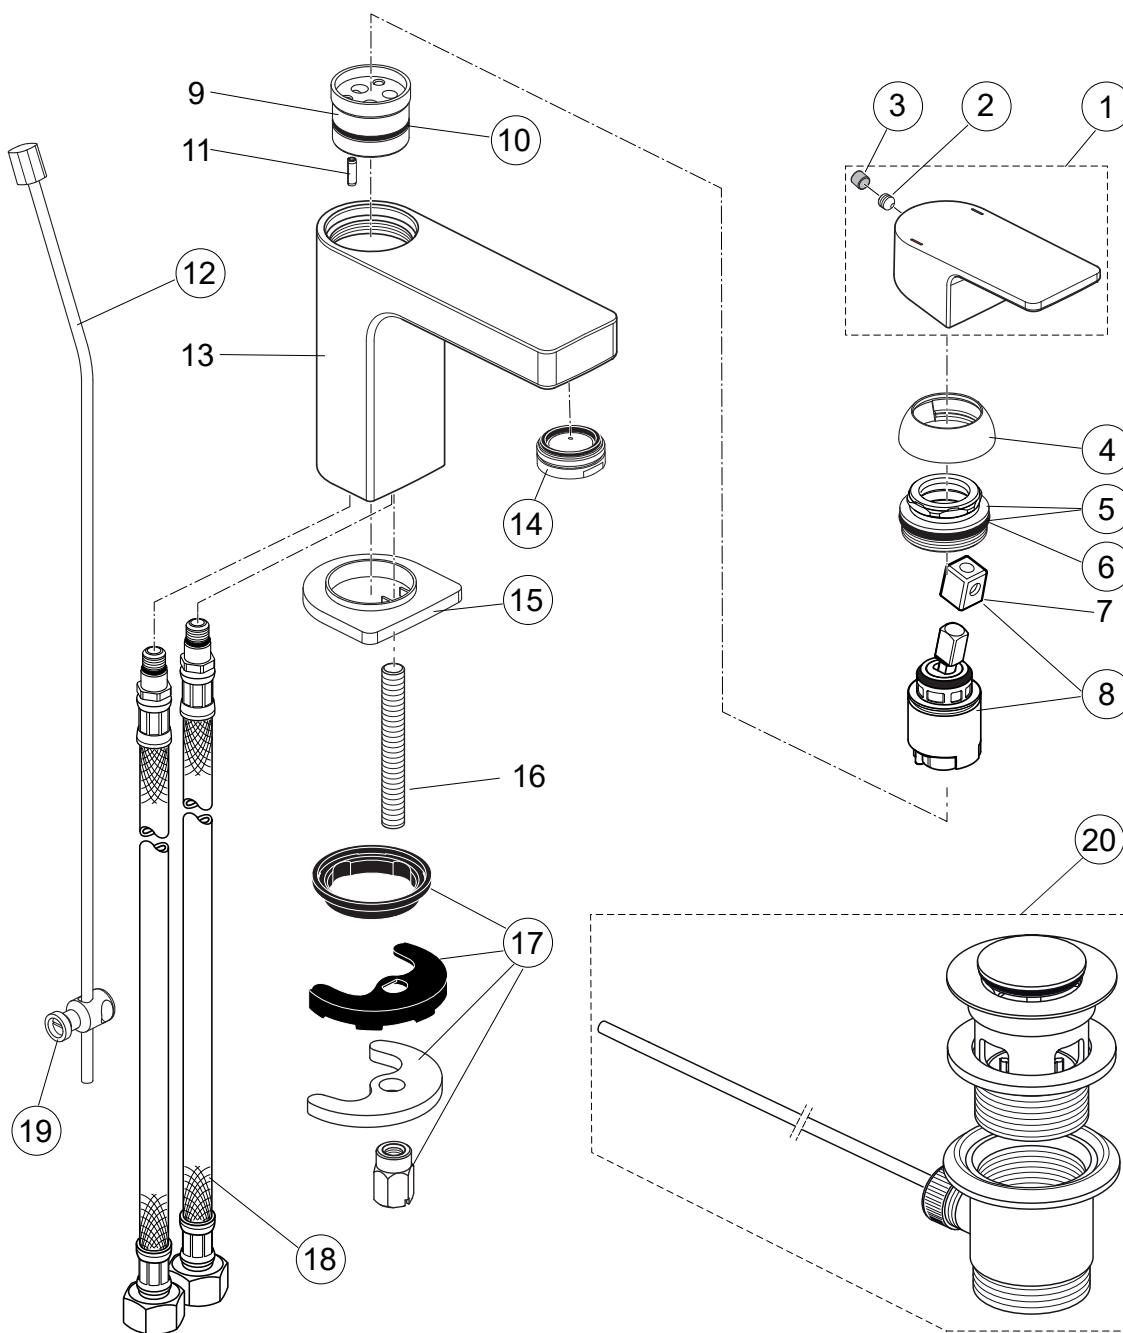

Produced since: **Nov. 2021**

SL basin mixer flex. hose  
with pop-up waste  
chrome **A7265AA**

without pop-up waste  
chrome **A7266AA**

Pos.	Description	Part-Number	Qty.	Pos.	Description	Part-Number	Qty.
1	Lever cpl.	<b>A 861 528 AA</b>	1 Set	8	Fixation kit	<b>A 964 520 NU*</b>	1 Set
2	Cover cap & screw	<b>A 861 417 AA</b>	1 pcs	9	Flex. hose M8x1-G3/8-425	<b>A 962 370 NU</b>	1 pcs
3	Cartridge Ø28	<b>A 861 399 NU</b>	1 Set	10	Bracket	<b>A 961 172 NU</b>	1 pcs
4	O - Ring Ø 23,52 x 1,78	<b>A 961 855 NU</b>	1 pcs	11	Pop-up waste complete	<b>B 960 853 AA</b>	1 Set
5	Lift rod cpl. + Pos. 10	<b>B 961 119 AA</b>	1 Set				
6	Aerator M24x1 - 5ltr/min	<b>B 961 383 AA</b>	1 pcs				
7	Escutcheon	<b>A 861 295 AA</b>	1 pcs				

\*Universal set (not all parts needed)

Produced since: April 2019 - Oct. 2021

SL basin mixer flex. hose  
with pop-up waste  
chrome **A7265AA**  
without pop-up waste  
chrome **A7266AA**

Pos.	Description	Part-Number	Qty.	Pos.	Description	Part-Number	Qty.
1	Lever cpl. w. IS-Logo + pos.7	<b>A 861 294 AA</b>	1 Set	12	Lift rod cpl. + Pos. 19	<b>B 961 119 AA</b>	1 Set
2	Thread pin M5x5 DIN916	<b>A 962 041 NU*</b>	1 Set	13	Body		
3	Handle plug	<b>A 861 223 NU</b>	1 pcs	14	Aerator M24x1 - 5ltr/min	<b>B 961 383 AA</b>	1 pcs
4	Cover cap	<b>A 861 224 AA</b>	1 pcs	15	Escutcheon	<b>A 861 295 AA</b>	1 pcs
5	Thread ring M30x1 + pos.6	<b>A 861 225 NU</b>	1 Set	16	Bolt M8x63		
6	O - Ring Ø 28 x 2	<b>A 963 299 NU</b>	1 pcs	17	Fixation kit	<b>A 964 520 NU*</b>	1 Set
7	Lever adapter			18	Flex. hose M8x1-G3/8-425	<b>A 962 370 NU</b>	1 pcs
8	Cartridge Kerox Ø25 + Pos.7	<b>A 861 226 NU</b>	1 Set	19	Bracket	<b>A 961 172 NU</b>	1 pcs
9	Manifold			20	Pop-up waste complete	<b>B 960 853 AA</b>	1 Set
10	O - Ring Ø 23,52 x 1,78	<b>A 961 855 NU</b>	1 pcs				
11	Clamping pin						

\*Universal set (not all parts needed)