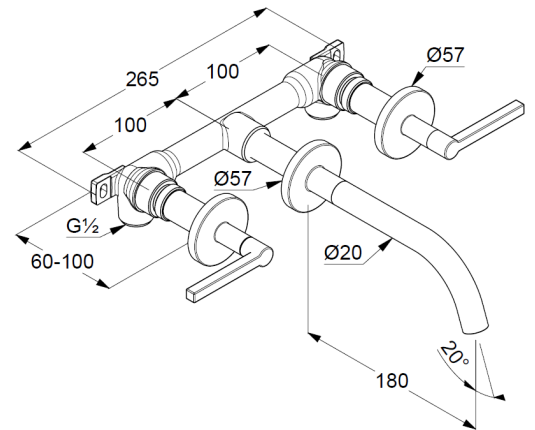

Technische Daten/ Technical Data

KLUDI NOVA FONTE
wall mounted basin mixer
DN 15
Style: Puristic

Ref.: 20144O315

Finishes:
O3 Matt Teal Blue

Product description
Manufacturer KLUDI GmbH & Co. KG
Typ: KLUDI NOVA FONTE
wall mounted basin mixer
projection 180mm
Ref.: 20144O315

wall mounted basin mixer
concealed basin mixer
2-handle mixer
pre-installation set with trim set
wall mounted
3-hole mounted
wing handle, metal
aerator M18,5 PCA laminar
ceramic headparts 90° (right/left)
flow rate at 3 bar 5,6 l/min.

Produktabbildung/ Product picture

Maßzeichnung/ Dimensional drawing

Durchfluss/ Flow rate