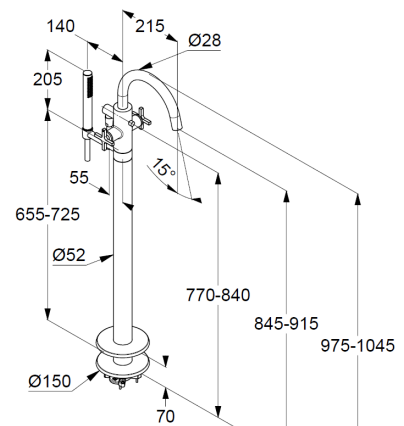

hand shower 1 S  
 1 spray pattern  
 Volumen  
 with cleaning system  
 sieve seal

shower hose  
 plastic coated  
 with conical nuts  
 anti twist  
 G½ x G½ x 1250mm

### Maßzeichnung/ Dimensional drawing