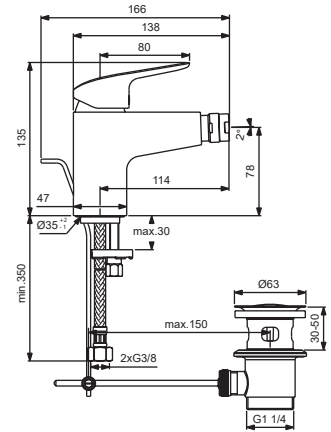

CERAFLEX

Ideal Standard

Produced from: Jan.2024

**B1718AA
BC955AA**

B1825AA

Pos.	Signify	Spare parts-Nr.	Quantity	Pos.	Signify	Spare parts-Nr.	Quantity
1	Lever,w/logo-set	B961375AA	1 Set				
2	Cap decorative	B960473AA	1 Pcs.				
3	Rosette M38x1.5	B961373AA	1 Pcs.				
4	Screw M4x1.5/M38x1.5	B961374NU	1 Pcs.				
5	Hot limit stop	A861181NU	1 Pcs.				
6	Cartridge Ø38mm	A861156NU*	1 Set				
7	O-Ring Ø38x2.5	E960059NU*	1 Set				
8	Ball joint M24x1	A960063AA	1 Pcs.				
9	Perlator M24x1-3.8 L/min	B960883AA	1 Pcs.				
9a	Aerator M24x1-5 L/min	B960754AA**	1 Pcs.				
10	Connecting set	A964520NU	1 Set				
11	Pop-up drain ass.	A962991AA	1 Pcs.				
12	Pop up waste-compl.	B960900AA	1 Set				

*Universal set (not all parts needed)

** for B1825AA

CERAFLEX

Ideal Standard

Produced from: Nov.2021

Pos.	Signify	Spare parts-Nr.	Quantity	Pos.	Signify	Spare parts-Nr.	Quantity
1	Lever,w/logo-set	B961375AA	1 Set				
2	Cap decorative	B960473AA	1 Pcs.				
3	Rosette M38x1.5	B961373AA	1 Pcs.				
4	Screw M4x1.5/M38x1.5	B961374NU	1 Pcs.				
5	Hot limit stop	A861181NU	1 Pcs.				
6	Cartridge Ø38mm	A861156NU*	1 Set				
7	O-Ring Ø38x2.5	E960059NU*	1 Set				
8	Ball joint M24x1	A960063AA	1 Pcs.				
9	Casc.perlator M24x1-A	A960321AA	1 Pcs.				
9a	Aerator M24x1, 5l/min	B960754AA**	1 Pcs.				
10	Connecting set	A964520NU	1 Set				
11	Pop-up drain ass.	A962991AA	1 Pcs.				
12	Pop up waste-compl.	B960900AA	1 Set				

*Universal set (not all parts needed)

** for B1825AA ; BC955AA

09.2021