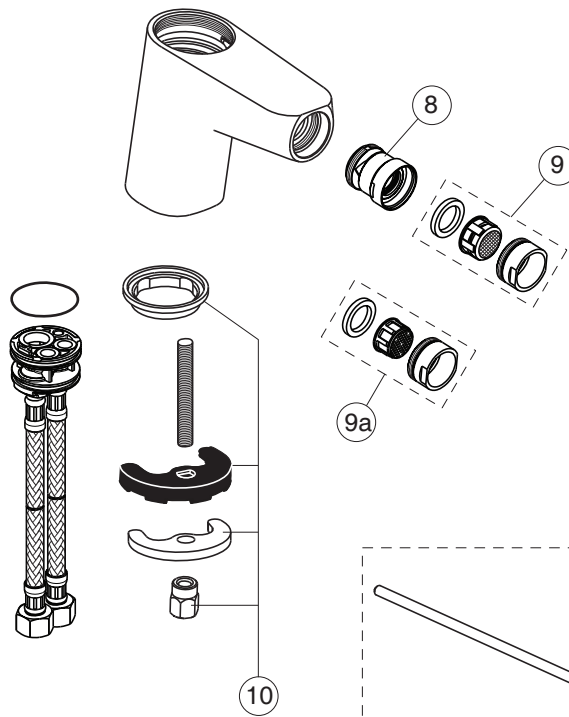

CERAFLEX

Ideal Standard

Produced from: Jan.2024

**B1718AA
BC955AA**

B1825AA

Pos.	Signify	Spare parts-Nr.	Quantity	Pos.	Signify	Spare parts-Nr.	Quantity
1	Lever,w/logo-set	B961375AA	1 Set				
2	Cap decorative	B960473AA	1 Pcs.				
3	Rosette M38x1.5	B961373AA	1 Pcs.				
4	Screw M4x1.5/M38x1.5	B961374NU	1 Pcs.				
5	Hot limit stop	A861181NU	1 Pcs.				
6	Cartridge Ø38mm	A861156NU*	1 Set				
7	O-Ring Ø38x2.5	E960059NU*	1 Set				
8	Ball joint M24x1	A960063AA	1 Pcs.				
9	Perlator M24x1-3.8 L/min	B960883AA	1 Pcs.				
9a	Aerator M24x1-5 L/min	B960754AA**	1 Pcs.				
10	Connecting set	A964520NU	1 Set				
11	Pop-up drain ass.	A962991AA	1 Pcs.				
12	Pop up waste-compl.	B960900AA	1 Set				

*Universal set (not all parts needed)

** for B1825AA

CERAFLEX

Ideal Standard

Produced from: Nov.2021

Pos.	Signify	Spare parts-Nr.	Quantity	Pos.	Signify	Spare parts-Nr.	Quantity
1	Lever,w/logo-set	B961375AA	1 Set				
2	Cap decorative	B960473AA	1 Pcs.				
3	Rosette M38x1.5	B961373AA	1 Pcs.				
4	Screw M4x1.5/M38x1.5	B961374NU	1 Pcs.				
5	Hot limit stop	A861181NU	1 Pcs.				
6	Cartridge Ø38mm	A861156NU*	1 Set				
7	O-Ring Ø38x2.5	E960059NU*	1 Set				
8	Ball joint M24x1	A960063AA	1 Pcs.				
9	Casc.perlator M24x1-A	A960321AA	1 Pcs.				
9a	Aerator M24x1, 5l/min	B960754AA**	1 Pcs.				
10	Connecting set	A964520NU	1 Set				
11	Pop-up drain ass.	A962991AA	1 Pcs.				
12	Pop up waste-compl.	B960900AA	1 Set				

*Universal set (not all parts needed)

** for B1825AA ; BC955AA

09.2021