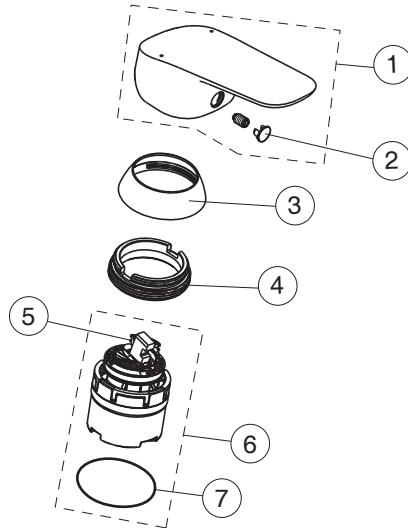

CERAFLEX

Ideal Standard

Produced from: Jan.2024

**B1718AA
BC955AA**

B1825AA

Pos.	Signify	Spare parts-Nr.	Quantity	Pos.	Signify	Spare parts-Nr.	Quantity
1	Lever,w/logo-set	B961375AA	1 Set				
2	Cap decorative	B960473AA	1 Pcs.				
3	Rosette M38x1.5	B961373AA	1 Pcs.				
4	Screw M4x1.5/M38x1.5	B961374NU	1 Pcs.				
5	Hot limit stop	A861181NU	1 Pcs.				
6	Cartridge Ø38mm	A861156NU*	1 Set				
7	O-Ring Ø38x2.5	E960059NU*	1 Set				
8	Ball joint M24x1	A960063AA	1 Pcs.				
9	Perlator M24x1-3.8 L/min	B960883AA	1 Pcs.				
9a	Aerator M24x1-5 L/min	B960754AA**	1 Pcs.				
10	Connecting set	A964520NU	1 Set				
11	Pop-up drain ass.	A962991AA	1 Pcs.				
12	Pop up waste-compl.	B960900AA	1 Set				

*Universal set (not all parts needed)

** for B1825AA

CERAFLEX

Ideal Standard

Produced from: Nov.2021

Pos.	Signify	Spare parts-Nr.	Quantity	Pos.	Signify	Spare parts-Nr.	Quantity
1	Lever,w/logo-set	B961375AA	1 Set				
2	Cap decorative	B960473AA	1 Pcs.				
3	Rosette M38x1.5	B961373AA	1 Pcs.				
4	Screw M4x1.5/M38x1.5	B961374NU	1 Pcs.				
5	Hot limit stop	A861181NU	1 Pcs.				
6	Cartridge Ø38mm	A861156NU*	1 Set				
7	O-Ring Ø38x2.5	E960059NU*	1 Set				
8	Ball joint M24x1	A960063AA	1 Pcs.				
9	Casc.perlator M24x1-A	A960321AA	1 Pcs.				
9a	Aerator M24x1, 5l/min	B960754AA**	1 Pcs.				
10	Connecting set	A964520NU	1 Set				
11	Pop-up drain ass.	A962991AA	1 Pcs.				
12	Pop up waste-compl.	B960900AA	1 Set				

*Universal set (not all parts needed)

** for B1825AA ; BC955AA

09.2021