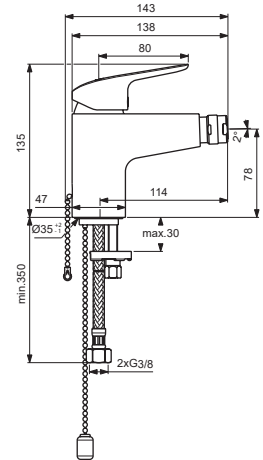

CERAFLEX

Ideal Standard

Produced from: Jan.2024

**B1718AA
BC955AA**

B1825AA

Pos.	Signify	Spare parts-Nr.	Quantity	Pos.	Signify	Spare parts-Nr.	Quantity
1	Lever,w/logo-set	B961375AA	1 Set				
2	Cap decorative	B960473AA	1 Pcs.				
3	Rosette M38x1.5	B961373AA	1 Pcs.				
4	Screw M4x1.5/M38x1.5	B961374NU	1 Pcs.				
5	Hot limit stop	A861181NU	1 Pcs.				
6	Cartridge Ø38mm	A861156NU*	1 Set				
7	O-Ring Ø38x2.5	E960059NU*	1 Set				
8	Ball joint M24x1	A960063AA	1 Pcs.				
9	Perlator M24x1-3.8 L/min	B960883AA	1 Pcs.				
9a	Aerator M24x1-5 L/min	B960754AA**	1 Pcs.				
10	Connecting set	A964520NU	1 Set				
11	Pop-up drain ass.	A962991AA	1 Pcs.				
12	Pop up waste-compl.	B960900AA	1 Set				

*Universal set (not all parts needed)

** for B1825AA

CERAFLEX

Ideal Standard

Produced from: Nov.2021

Pos.	Signify	Spare parts-Nr.	Quantity	Pos.	Signify	Spare parts-Nr.	Quantity
1	Lever,w/logo-set	B961375AA	1 Set				
2	Cap decorative	B960473AA	1 Pcs.				
3	Rosette M38x1.5	B961373AA	1 Pcs.				
4	Screw M4x1.5/M38x1.5	B961374NU	1 Pcs.				
5	Hot limit stop	A861181NU	1 Pcs.				
6	Cartridge Ø38mm	A861156NU*	1 Set				
7	O-Ring Ø38x2.5	E960059NU*	1 Set				
8	Ball joint M24x1	A960063AA	1 Pcs.				
9	Casc.perlator M24x1-A	A960321AA	1 Pcs.				
9a	Aerator M24x1, 5l/min	B960754AA**	1 Pcs.				
10	Connecting set	A964520NU	1 Set				
11	Pop-up drain ass.	A962991AA	1 Pcs.				
12	Pop up waste-compl.	B960900AA	1 Set				

*Universal set (not all parts needed)

** for B1825AA ; BC955AA

09.2021