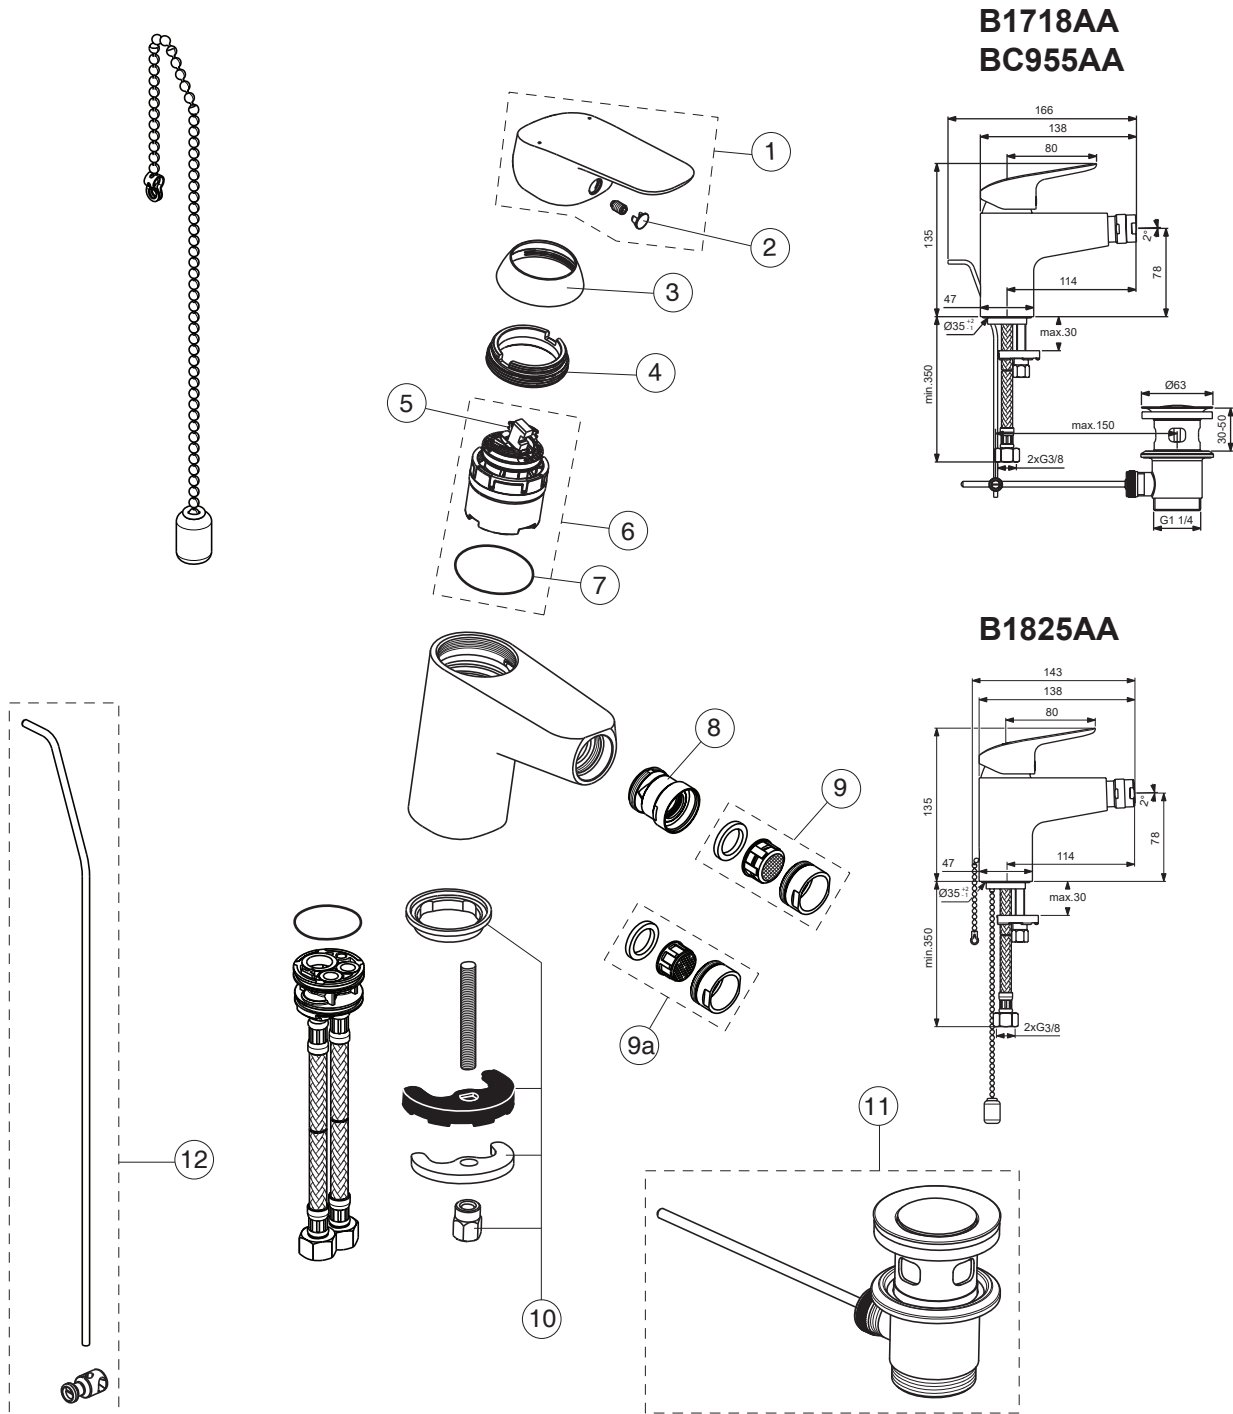

CERAFLEX

Ideal Standard

Produced from: Jan.2024

**B1718AA
BC955AA**

B1825AA

Pos.	Signify	Spare parts-Nr.	Quantity	Pos.	Signify	Spare parts-Nr.	Quantity
1	Lever,w/logo-set	B961375AA	1 Set				
2	Cap decorative	B960473AA	1 Pcs.				
3	Rosette M38x1.5	B961373AA	1 Pcs.				
4	Screw M4x1.5/M38x1.5	B961374NU	1 Pcs.				
5	Hot limit stop	A861181NU	1 Pcs.				
6	Cartridge Ø38mm	A861156NU*	1 Set				
7	O-Ring Ø38x2.5	E960059NU*	1 Set				
8	Ball joint M24x1	A960063AA	1 Pcs.				
9	Perlator M24x1-3.8 L/min	B960883AA	1 Pcs.				
9a	Aerator M24x1-5 L/min	B960754AA**	1 Pcs.				
10	Connecting set	A964520NU	1 Set				
11	Pop-up drain ass.	A962991AA	1 Pcs.				
12	Pop up waste-compl.	B960900AA	1 Set				

*Universal set (not all parts needed)

** for B1825AA

CERAFLEX

Ideal Standard

Produced from: Nov.2021

Pos.	Signify	Spare parts-Nr.	Quantity	Pos.	Signify	Spare parts-Nr.	Quantity
1	Lever,w/logo-set	B961375AA	1 Set				
2	Cap decorative	B960473AA	1 Pcs.				
3	Rosette M38x1.5	B961373AA	1 Pcs.				
4	Screw M4x1.5/M38x1.5	B961374NU	1 Pcs.				
5	Hot limit stop	A861181NU	1 Pcs.				
6	Cartridge Ø38mm	A861156NU*	1 Set				
7	O-Ring Ø38x2.5	E960059NU*	1 Set				
8	Ball joint M24x1	A960063AA	1 Pcs.				
9	Casc.perlator M24x1-A	A960321AA	1 Pcs.				
9a	Aerator M24x1, 5l/min	B960754AA**	1 Pcs.				
10	Connecting set	A964520NU	1 Set				
11	Pop-up drain ass.	A962991AA	1 Pcs.				
12	Pop up waste-compl.	B960900AA	1 Set				

*Universal set (not all parts needed)

** for B1825AA ; BC955AA

09.2021