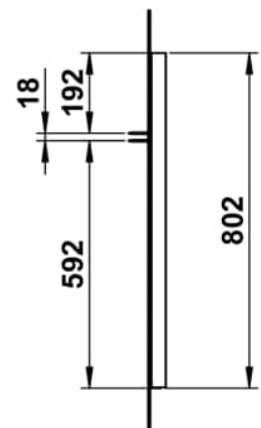

YVA

Mirror 375 mm, aluminium, indirect circumferential LED light, dimmable, 11.7 watt, luminous color 4000 Kelvin, including fixing set, LED converter, touch switch and auxiliary function

DIMENSIONS

Length	375 mm
Width	40 mm
Height	800 mm

COLOUR AND FINISH

<input type="checkbox"/>	268 White matt
--------------------------	----------------

Net weight (kg) : 3.5

TECHNICAL DRAWINGS

YVA

The YVA Series Mirrors: Timeless
Elegance and Clear Design Language