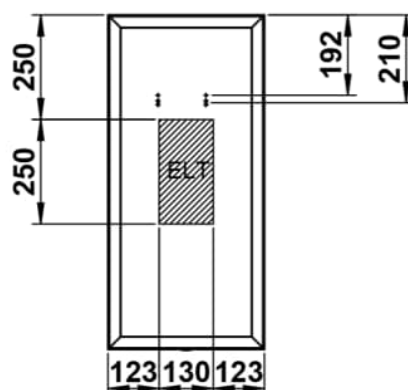

YVA

Mirror 375 mm, aluminium, indirect circumferential LED light, dimmable, 11.7 watt, luminous color 4000 Kelvin, including fixing set, LED converter, touch switch and auxiliary function

DIMENSIONS

Length	375 mm
Width	40 mm
Height	800 mm

COLOUR AND FINISH

<input type="checkbox"/>	268 White matt
--------------------------	----------------

Net weight (kg) : 3.5

TECHNICAL DRAWINGS

YVA

The YVA Series Mirrors: Timeless
Elegance and Clear Design Language