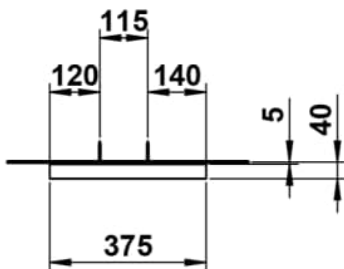

YVA

Mirror 375 mm, aluminium, indirect circumferential LED light, dimmable, 11.7 watt, luminous color 4000 Kelvin, including fixing set, LED converter, touch switch and auxiliary function

DIMENSIONS

Length	375 mm
Width	40 mm
Height	800 mm

COLOUR AND FINISH

<input type="checkbox"/>	268 White matt
--------------------------	----------------

Net weight (kg) : 3.5

TECHNICAL DRAWINGS

YVA

The YVA Series Mirrors: Timeless
Elegance and Clear Design Language