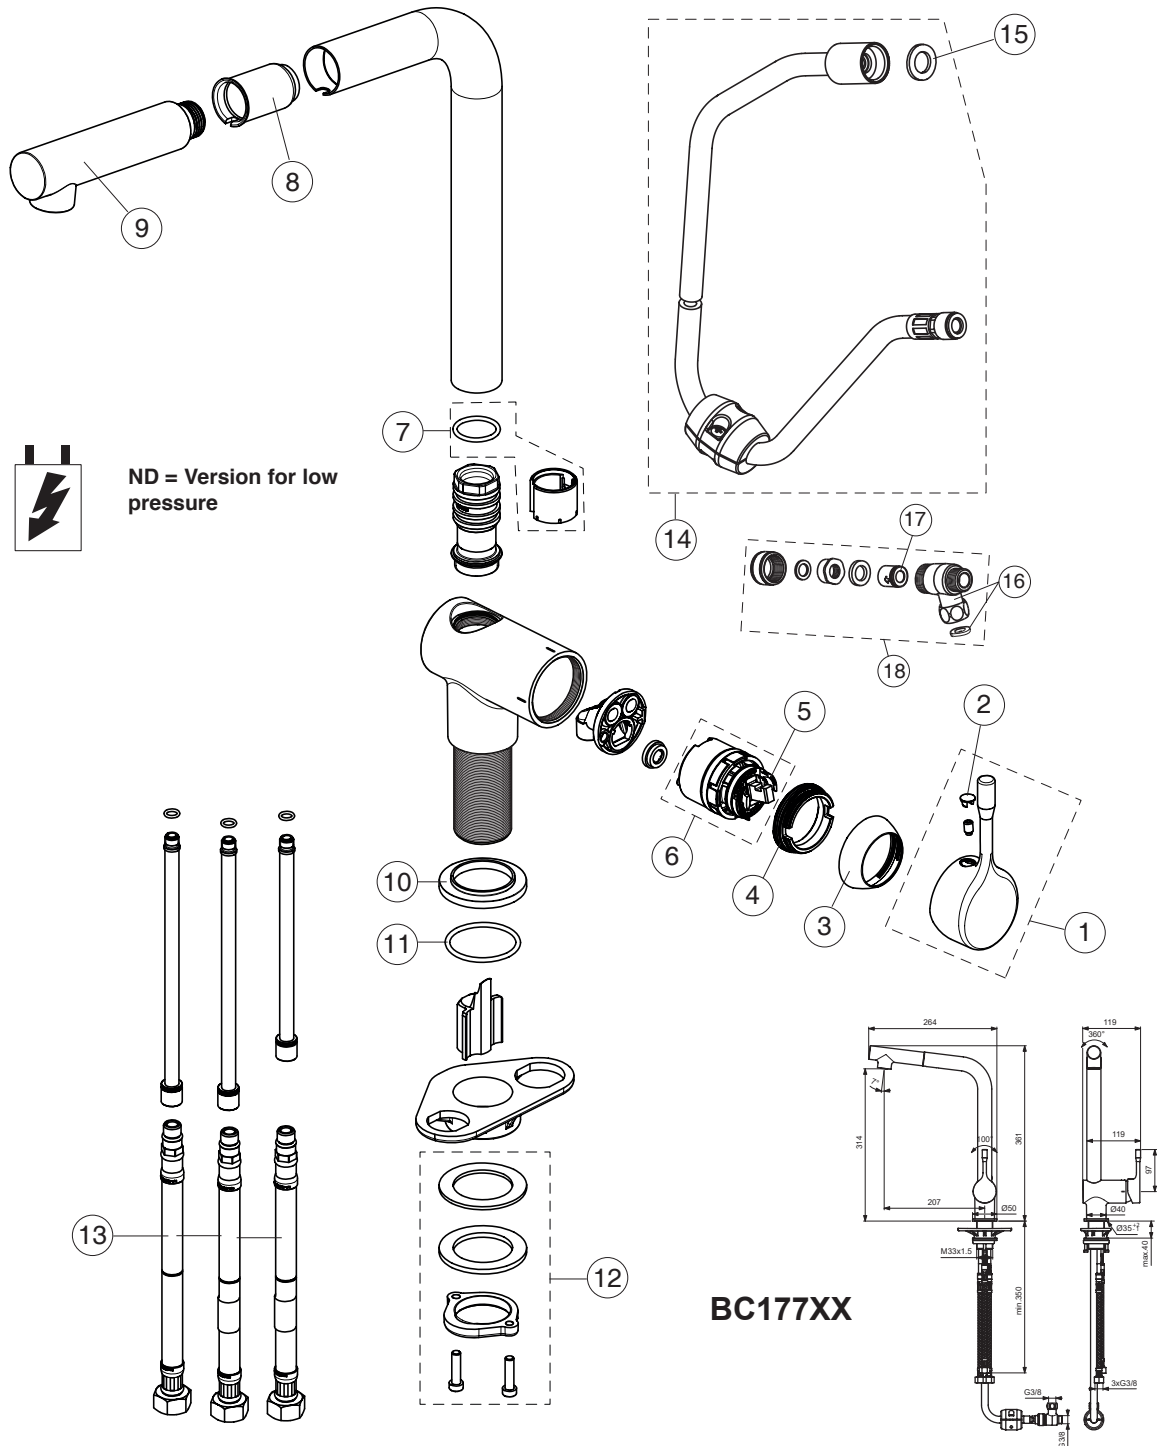

*Universal set (not all parts needed)

09.2024

CERALOOK

Ideal Standard

Produced from: May 2022

Pos.	Signify	Spare parts-Nr.	Quantity	Pos.	Signify	Spare parts-Nr.	Quantity
1	Lever,w/logo-set	B961580AA	1 Set	16	T-Stueck	A962630NU	1 Pcs.
2	Cap decorative	B960473AA	1 Set	17	Non return valve	B961346NU	1 Pcs.
3	Rosette	B961438AA	1 Pcs.	18	Connection set,ND	B960465AA	1 Set
4	Screw M41x1.5/M38x1.5	B961374NU	1 Pcs.				
5	Hot limit stop	A861181NU	1 Pcs.				
6	Cartridge Ø38mm	A861156NU*	1 Pcs.				
7	Sealing set for tub.spout	B961582NU	1 Set				
8	Plastic insert	A960911NU	1 Pcs.				
9	Pull out spray 1F	B961589AA	1 Pcs.				
10	Rosette decorative	B960712AA	1 Pcs.				
11	O-Ring 37,77 X 2,62	A962574NU	1 Pcs.				
12	Connecting group	B960255NU	1 Set				
13	Fl.pexhose G3/8,L400mm	A963600NU	1 Pcs.				
14	Metal hose L1500mm	B964682AA	1 Pcs.				
15	Rubber washer	A961817NU	1 Pcs.				

*Universal set (not all parts needed)

05.2022

CERALOOK

Ideal Standard

Produced from: Oct.2020

Pos.	Signify	Spare parts-Nr.	Quantity	Pos.	Signify	Spare parts-Nr.	Quantity
1	Lever,w/logo-set	B961580AA	1 Pcs.	16	O-Ring 37,77 X 2,62	A962574NU	1 Pcs.
2	Screw M5x8		1 Pcs.	17	Schlauchfuehrung		1 Pcs.
3	Cap decorative	B960473AA	1 Pcs.	18	U plate support bracket fix.kit		1 Pcs.
4	Rosette	B961438AA	1 Pcs.	19	Connecting group	B960255NU	1 Pcs.
5	Screw M41x1.5/M38x1.5	B961374NU	1 Pcs.	20	Tube welded		3 Pcs.
6	Hot limit stop	A861181NU	1 Pcs.	21	Fl.pexhose G3/8,L400mm	A963600NU	1 Pcs.
7	Cartridge Ø38mm	A861156NU*	1 Pcs.	22	Flow limiter for KOMBI,ND		1 Pcs.
8	Manifold		1 Pcs.	23	Metal hose L1500	B964682AA	1 Pcs.
9	Body		1 Pcs.	24	Rubber washer	A961817NU	1 Pcs.
10	Nipple		1 Pcs.	25	T-Stueck	A962630NU	1 Pcs.
11	Sealing set for tub.spout	B961582NU	1 Pcs.	26	Non return valve	B961346NU	1 Pcs.
12	Tub.spout		1 Pcs.	27	Connection set,ND	B960465AA	1 Set.
13	Plastic insert	A960911NU	1 Pcs.				
14	Pull out spray 1F	B961589AA	1 Pcs.				
15	Rosette decorative	B960712AA	1 Pcs.				