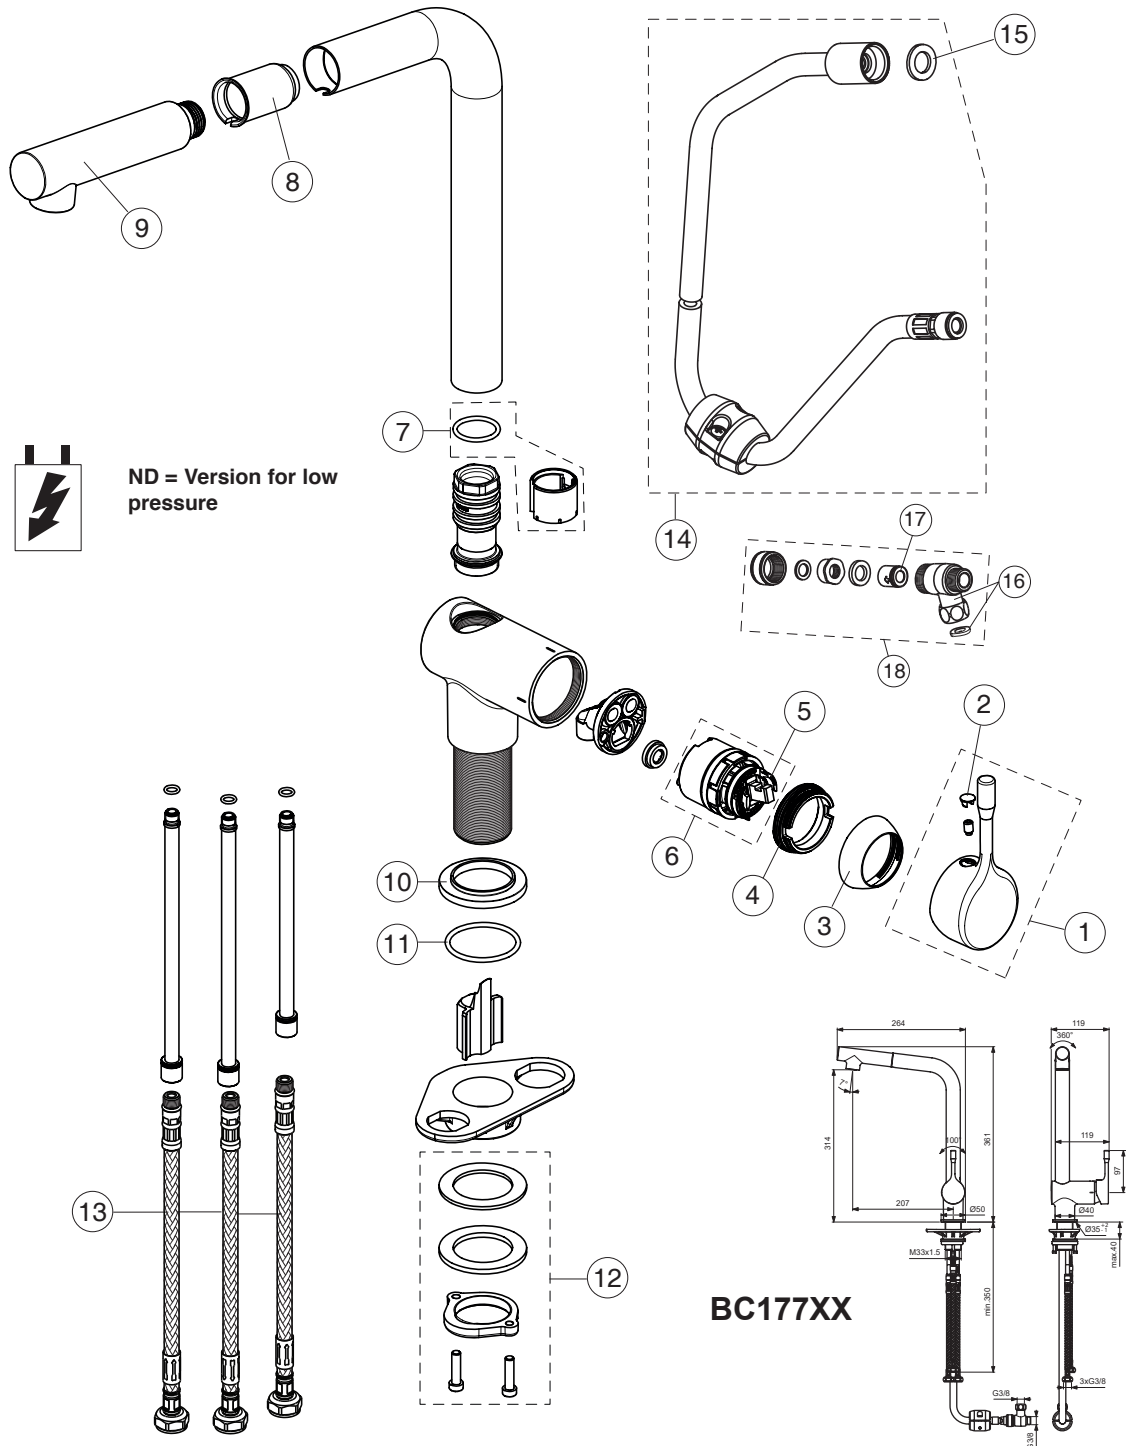

CERALOOK

Ideal Standard

Produced from: Oct.2024

Pos.	Signify	Spare parts-Nr.	Quantity	Pos.	Signify	Spare parts-Nr.	Quantity
1	Lever,w/logo-set	B961580AA	1 Set	16	T-Stueck	A962630NU	1 Pcs.
2	Cap decorative	B960473AA	1 Set	17	Non return valve	B961346NU	1 Pcs.
3	Rosette	B961438AA	1 Pcs.	18	Connection set,ND	B960465AA	1 Set
4	Screw M41x1.5/M38x1.5	B961374NU	1 Pcs.				
5	Hot limit stop	A861181NU	1 Pcs.				
6	Cartridge Ø38mm	A861156NU*	1 Pcs.				
7	Sealing set for tub.spout	B961582NU	1 Set				
8	Plastic insert	A960911NU	1 Pcs.				
9	Pull out spray 1F	B961589AA	1 Pcs.				
10	Rosette decorative	B960712AA	1 Pcs.				
11	O-Ring 37,77 X 2,62	A962574NU	1 Pcs.				
12	Connecting group	B960255NU	1 Set				
13	Fl.pexhose G3/8,L445mm	B960535NU	1 Pcs.				
14	Plastic hose L1500mm	B960460NU	1 Pcs.				
15	Rubber washer	A961817NU	1 Pcs.				

*Universal set (not all parts needed)

09.2024

CERALOOK

Ideal Standard

Produced from: May 2022

Pos.	Signify	Spare parts-Nr.	Quantity	Pos.	Signify	Spare parts-Nr.	Quantity
1	Lever,w/logo-set	B961580AA	1 Set	16	T-Stueck	A962630NU	1 Pcs.
2	Cap decorative	B960473AA	1 Set	17	Non return valve	B961346NU	1 Pcs.
3	Rosette	B961438AA	1 Pcs.	18	Connection set,ND	B960465AA	1 Set
4	Screw M41x1.5/M38x1.5	B961374NU	1 Pcs.				
5	Hot limit stop	A861181NU	1 Pcs.				
6	Cartridge Ø38mm	A861156NU*	1 Pcs.				
7	Sealing set for tub.spout	B961582NU	1 Set				
8	Plastic insert	A960911NU	1 Pcs.				
9	Pull out spray 1F	B961589AA	1 Pcs.				
10	Rosette decorative	B960712AA	1 Pcs.				
11	O-Ring 37,77 X 2,62	A962574NU	1 Pcs.				
12	Connecting group	B960255NU	1 Set				
13	Fl.pexhose G3/8,L400mm	A963600NU	1 Pcs.				
14	Metal hose L1500mm	B964682AA	1 Pcs.				
15	Rubber washer	A961817NU	1 Pcs.				