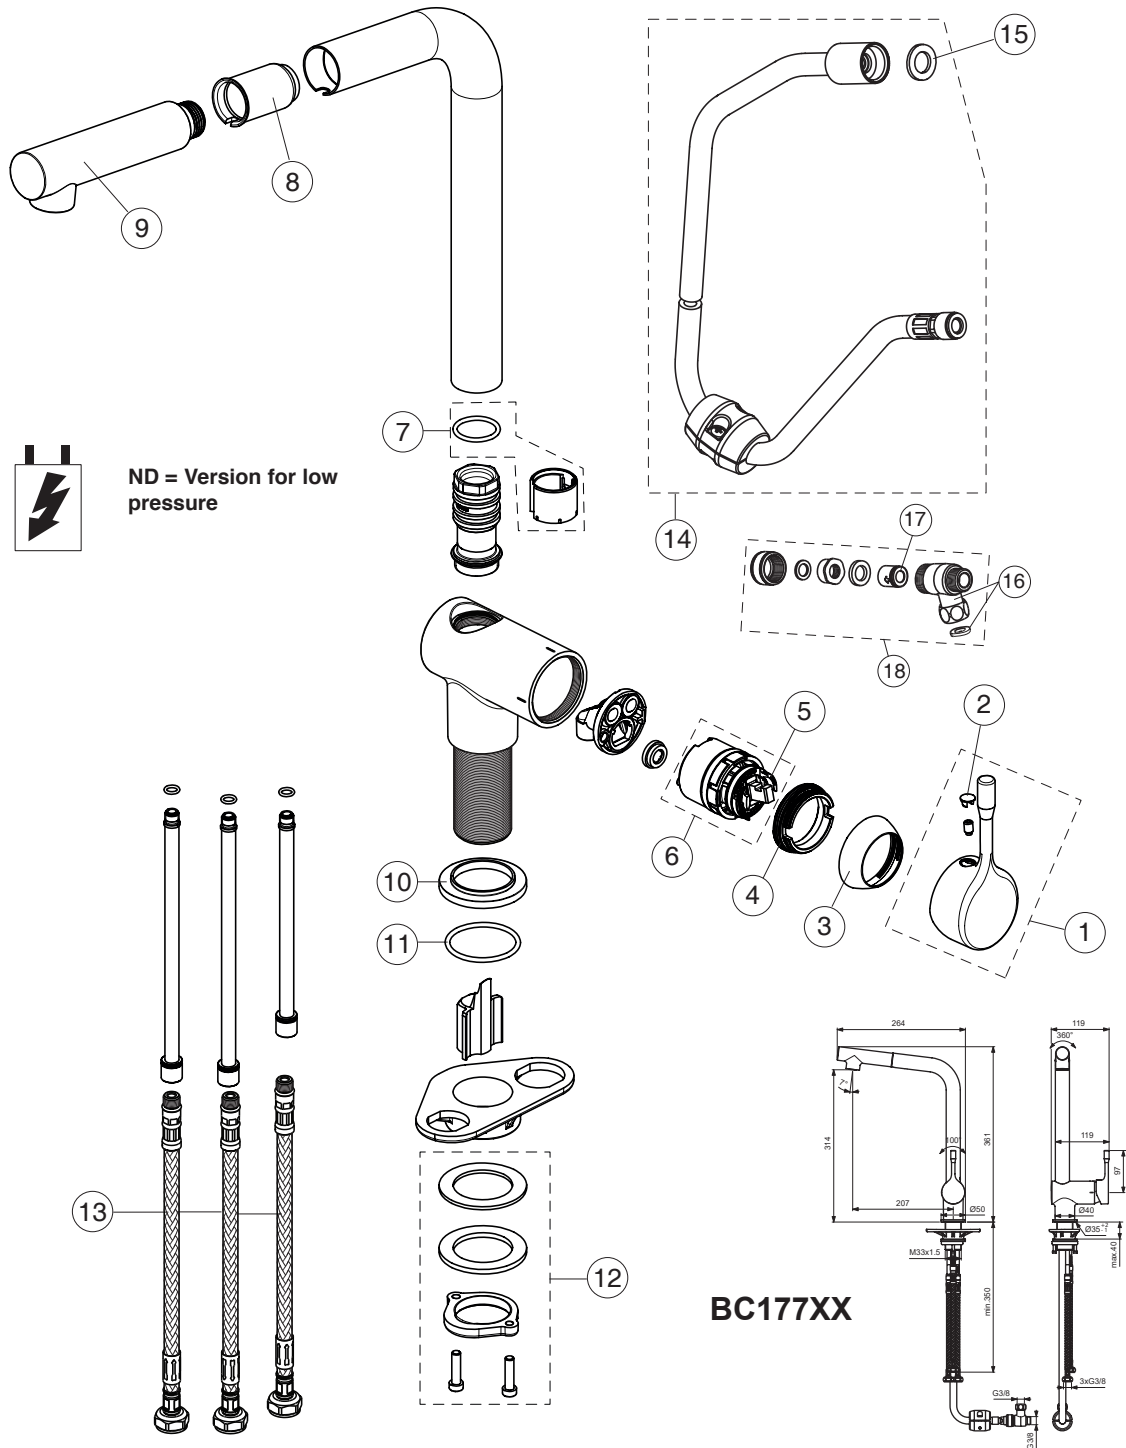

*Universal set (not all parts needed)

05.2022

CERALOOK

Ideal Standard

Produced from: Oct.2020

Pos.	Signify	Spare parts-Nr.	Quantity	Pos.	Signify	Spare parts-Nr.	Quantity
1	Lever,w/logo-set	B961580AA	1 Pcs.	16	O-Ring 37,77 X 2,62	A962574NU	1 Pcs.
2	Screw M5x8		1 Pcs.	17	Schlauchfuehrung		1 Pcs.
3	Cap decorative	B960473AA	1 Pcs.	18	U plate support bracket fix.kit		1 Pcs.
4	Rosette	B961438AA	1 Pcs.	19	Connecting group	B960255NU	1 Pcs.
5	Screw M41x1.5/M38x1.5	B961374NU	1 Pcs.	20	Tube welded		3 Pcs.
6	Hot limit stop	A861181NU	1 Pcs.	21	Fl.pexhose G3/8,L400mm	A963600NU	1 Pcs.
7	Cartridge Ø38mm	A861156NU*	1 Pcs.	22	Flow limiter for KOMBI,ND		1 Pcs.
8	Manifold		1 Pcs.	23	Metal hose L1500	B964682AA	1 Pcs.
9	Body		1 Pcs.	24	Rubber washer	A961817NU	1 Pcs.
10	Nipple		1 Pcs.	25	T-Stueck	A962630NU	1 Pcs.
11	Sealing set for tub.spout	B961582NU	1 Pcs.	26	Non return valve	B961346NU	1 Pcs.
12	Tub.spout		1 Pcs.	27	Connection set,ND	B960465AA	1 Set.
13	Plastic insert	A960911NU	1 Pcs.				
14	Pull out spray 1F	B961589AA	1 Pcs.				
15	Rosette decorative	B960712AA	1 Pcs.				

*Universal set (not all parts needed)

10.2020

CERALOOK

Ideal Standard

Produced from: Jan.2023

Pos.	Signify	Spare parts-Nr.	Quantity	Pos.	Signify	Spare parts-Nr.	Quantity
1	Lever,w/logo-set	B961580AA	1 Set	16	T-Stueck	A962630NU	1 Pcs.
2	Cap decorative	B960473AA	1 Set	17	Non return valve	B961346NU	1 Pcs.
3	Rosette	B961438AA	1 Pcs.	18	Connection set,ND	B960465AA	1 Set
4	Screw M41x1.5/M38x1.5	B961374NU	1 Pcs.				
5	Hot limit stop	A861181NU	1 Pcs.				
6	Cartridge Ø38mm	A861156NU*	1 Pcs.				
7	Sealing set for tub.spout	B961582NU	1 Set				
8	Plastic insert	A960911NU	1 Pcs.				
9	Pull out spray 1F	B961589AA	1 Pcs.				
10	Rosette decorative	B960712AA	1 Pcs.				
11	O-Ring 37,77 X 2,62	A962574NU	1 Pcs.				
12	Connecting group	B960255NU	1 Set				
13	Fl.pexhose G3/8,L445mm	B960535NU	1 Pcs.				
14	Metal hose L1500mm	B964682AA	1 Pcs.				
15	Rubber washer	A961817NU	1 Pcs.				