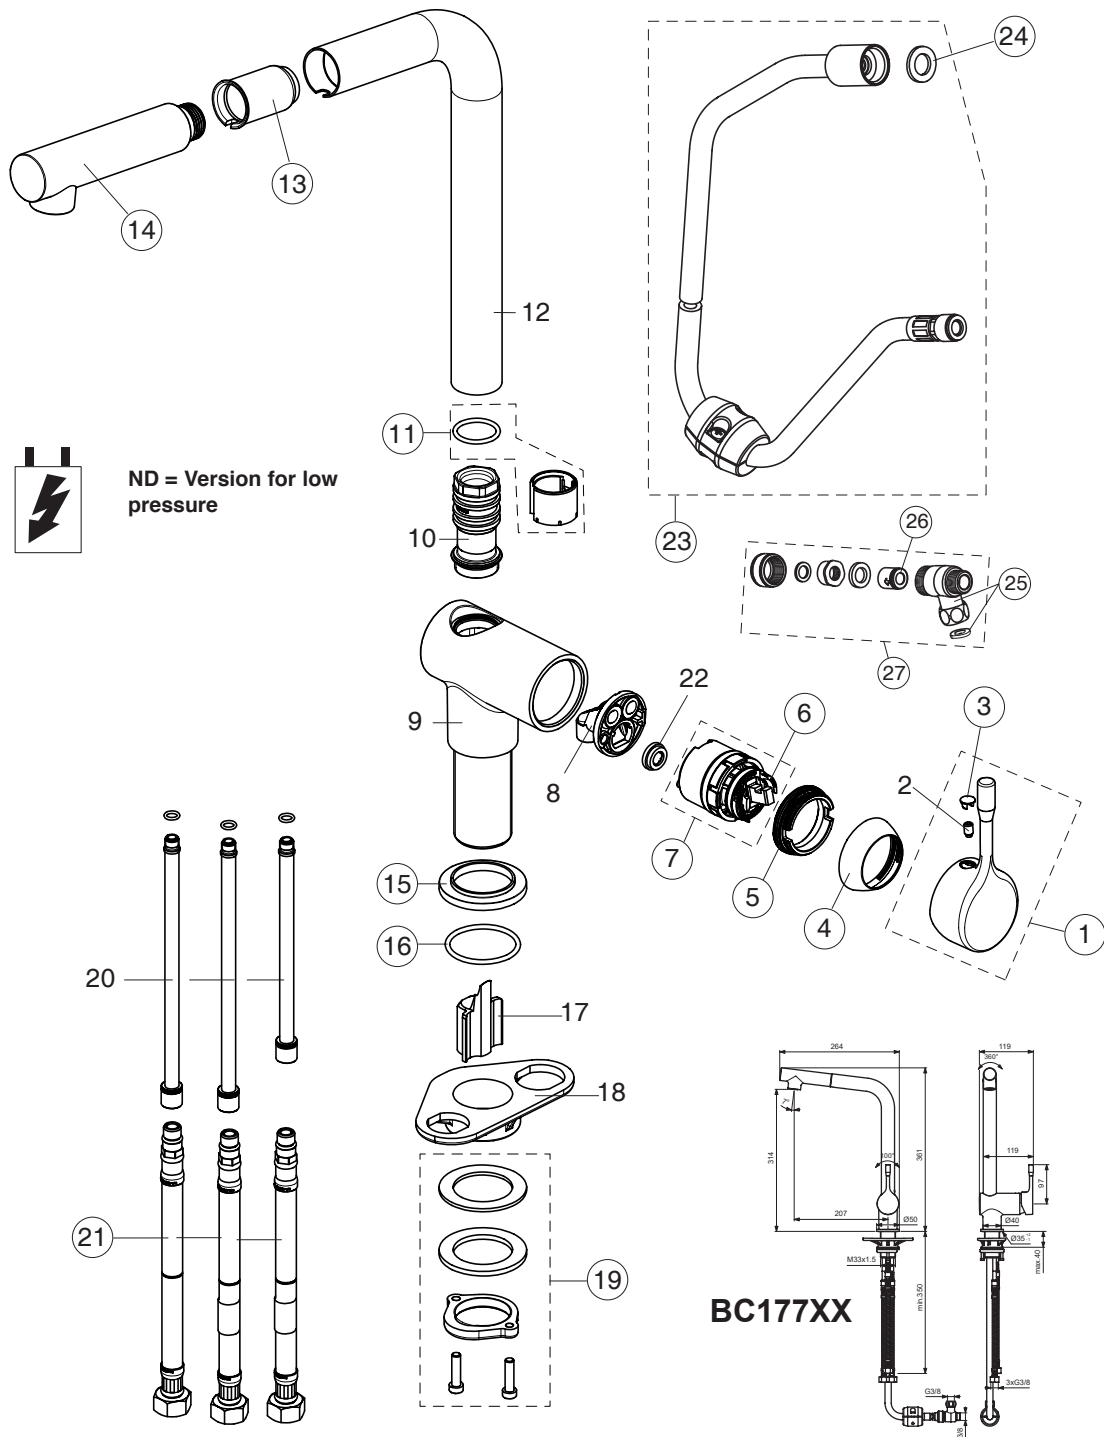

*Universal set (not all parts needed)

05.2022

CERALOOK

Ideal Standard

Produced from: Oct.2020

Pos.	Signify	Spare parts-Nr.	Quantity	Pos.	Signify	Spare parts-Nr.	Quantity
1	Lever,w/logo-set	B961580AA	1 Pcs.	16	O-Ring 37,77 X 2,62	A962574NU	1 Pcs.
2	Screw M5x8		1 Pcs.	17	Schlauchfuehrung		1 Pcs.
3	Cap decorative	B960473AA	1 Pcs.	18	U plate support bracket fix.kit		1 Pcs.
4	Rosette	B961438AA	1 Pcs.	19	Connecting group	B960255NU	1 Pcs.
5	Screw M41x1.5/M38x1.5	B961374NU	1 Pcs.	20	Tube welded		3 Pcs.
6	Hot limit stop	A861181NU	1 Pcs.	21	Fl.pexhose G3/8,L400mm	A963600NU	1 Pcs.
7	Cartridge Ø38mm	A861156NU*	1 Pcs.	22	Flow limiter for KOMBI,ND		1 Pcs.
8	Manifold		1 Pcs.	23	Metal hose L1500	B964682AA	1 Pcs.
9	Body		1 Pcs.	24	Rubber washer	A961817NU	1 Pcs.
10	Nipple		1 Pcs.	25	T-Stueck	A962630NU	1 Pcs.
11	Sealing set for tub.spout	B961582NU	1 Pcs.	26	Non return valve	B961346NU	1 Pcs.
12	Tub.spout		1 Pcs.	27	Connection set,ND	B960465AA	1 Set.
13	Plastic insert	A960911NU	1 Pcs.				
14	Pull out spray 1F	B961589AA	1 Pcs.				
15	Rosette decorative	B960712AA	1 Pcs.				

*Universal set (not all parts needed)

10.2020

CERALOOK

Ideal Standard

Produced from: Jan.2023

Pos.	Signify	Spare parts-Nr.	Quantity	Pos.	Signify	Spare parts-Nr.	Quantity
1	Lever,w/logo-set	B961580AA	1 Set	16	T-Stueck	A962630NU	1 Pcs.
2	Cap decorative	B960473AA	1 Set	17	Non return valve	B961346NU	1 Pcs.
3	Rosette	B961438AA	1 Pcs.	18	Connection set,ND	B960465AA	1 Set
4	Screw M41x1.5/M38x1.5	B961374NU	1 Pcs.				
5	Hot limit stop	A861181NU	1 Pcs.				
6	Cartridge Ø38mm	A861156NU*	1 Pcs.				
7	Sealing set for tub.spout	B961582NU	1 Set				
8	Plastic insert	A960911NU	1 Pcs.				
9	Pull out spray 1F	B961589AA	1 Pcs.				
10	Rosette decorative	B960712AA	1 Pcs.				
11	O-Ring 37,77 X 2,62	A962574NU	1 Pcs.				
12	Connecting group	B960255NU	1 Set				
13	Fl.pexhose G3/8,L445mm	B960535NU	1 Pcs.				
14	Metal hose L1500mm	B964682AA	1 Pcs.				
15	Rubber washer	A961817NU	1 Pcs.				