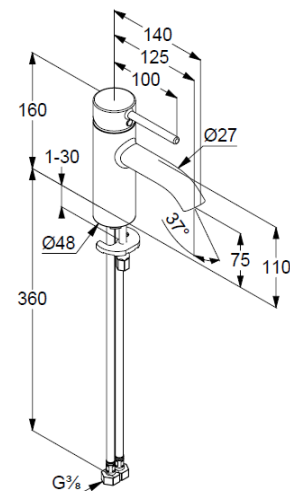

Technische Daten/ Technical Data

KLUDI BOZZ
single lever basin mixer 75
DN 15

Ref.: 38272N076

Finishes:
NO Brushed Gold (18) PVD

Product description
Manufacturer KLUDI GmbH & Co. KG
Typ: KLUDI BOZZ
single lever basin mixer 75
Ref.: 38272N076

basin mixer
single lever mixer
1-hole mounted
solid lever, metal
aerator, S-Pointer M18,5 PCA
ceramic cartridge with hot water safety device
flow rate at 3 bar 5 l/min.
flexible hoses G $\frac{3}{8}$ DVGW approved
rapid installation set

Produktabbildung/ Product picture

Maßzeichnung/ Dimensional drawing

Durchfluss/ Flow rate