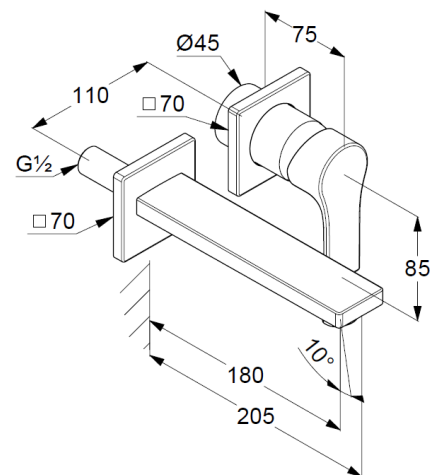

## Technische Daten/ Technical Data

KLUDI Zenta  
concealed single lever basin mixer  
DN 15

Ref.:  
482440565

Finishes:  
05 chrome

Product description  
Manufacturer KLUDI GmbH & Co. KG  
Typ: KLUDI Zenta  
concealed single lever basin mixer  
projection 180mm  
Ref.: 482440565

wall mounted basin mixer  
concealed 2-hole basin mixer  
single lever mixer  
trim set without pre-installation set  
pre installation set KLUDI Ref.: 38242  
in-wall-installation  
vertical wall mounted  
solid lever, metal  
aerator, S-Pointer M24  
flow rate at 3 bar 7 l/min.  
fixed spout

### Maßzeichnung/ Dimensional drawing