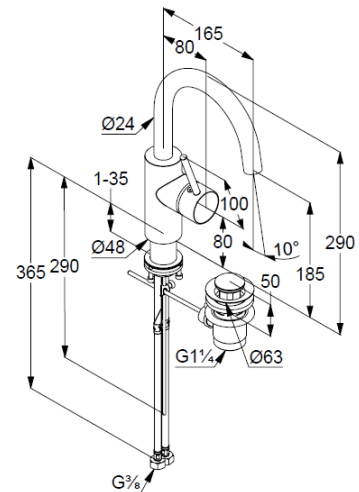

Technische Daten/ Technical Data

KLUDI BOZZ
single lever basin mixer
DN 15

Ref.: 380270576

Finishes:
05 chrome

Product description
Typ: KLUDI BOZZ
single lever basin mixer
Ref.: 380270576

basin mixer
single lever mixer
1-hole mounted
solid lever, metal
swivel spout (360°)
lateral actuation
aerator M21,5 PCA
ceramic cartridge with hot water safety device
flow rate at 3 bar 5 l/min.
flexible hoses G3/8 DVGW approved
rapid installation set
pop up waste set G1 1/4 metal

Produktabbildung/ Product picture

Maßzeichnung/ Dimensional drawing

Durchfluss/ Flow rate