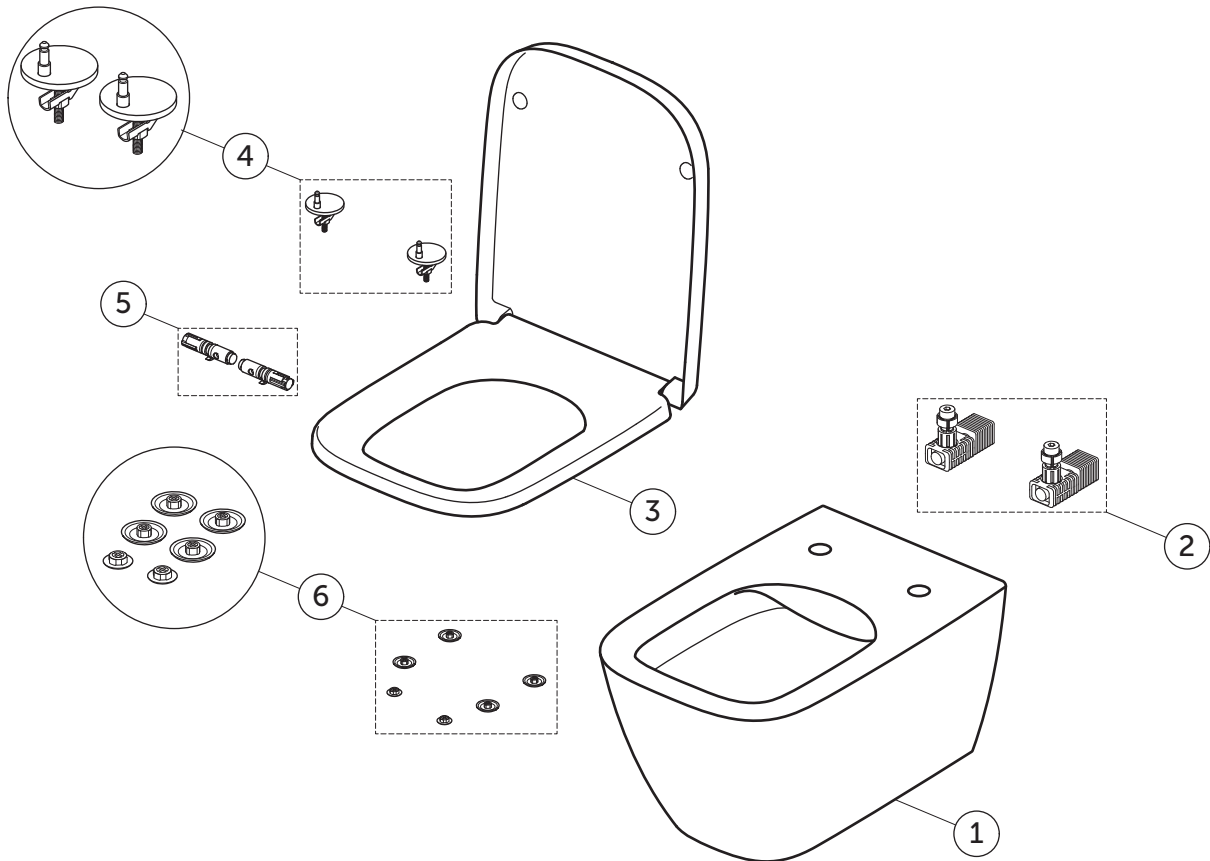

SPARE PARTS

Wall Hung Bowl
RimLS+; HF; S&C WO SC

T521701

I.LIFE B

Item	Description	Spare Code
1	WHG BOWL RimLS+ HF WHT	
2	SP EASYFIX+ WH BOWL TOP FIXATION FULL SET	TR16667
3	SEAT & COVER WO SC WHT	T468301
4	TOILET SEAT HINGE PACK BS22	TV90067
5	TOILET SEAT DAMPER 18MM BS ZP3422	TV90167
6	TOILET SEAT BUFFERS 6 PCS BS0713 + S0712	EW02467