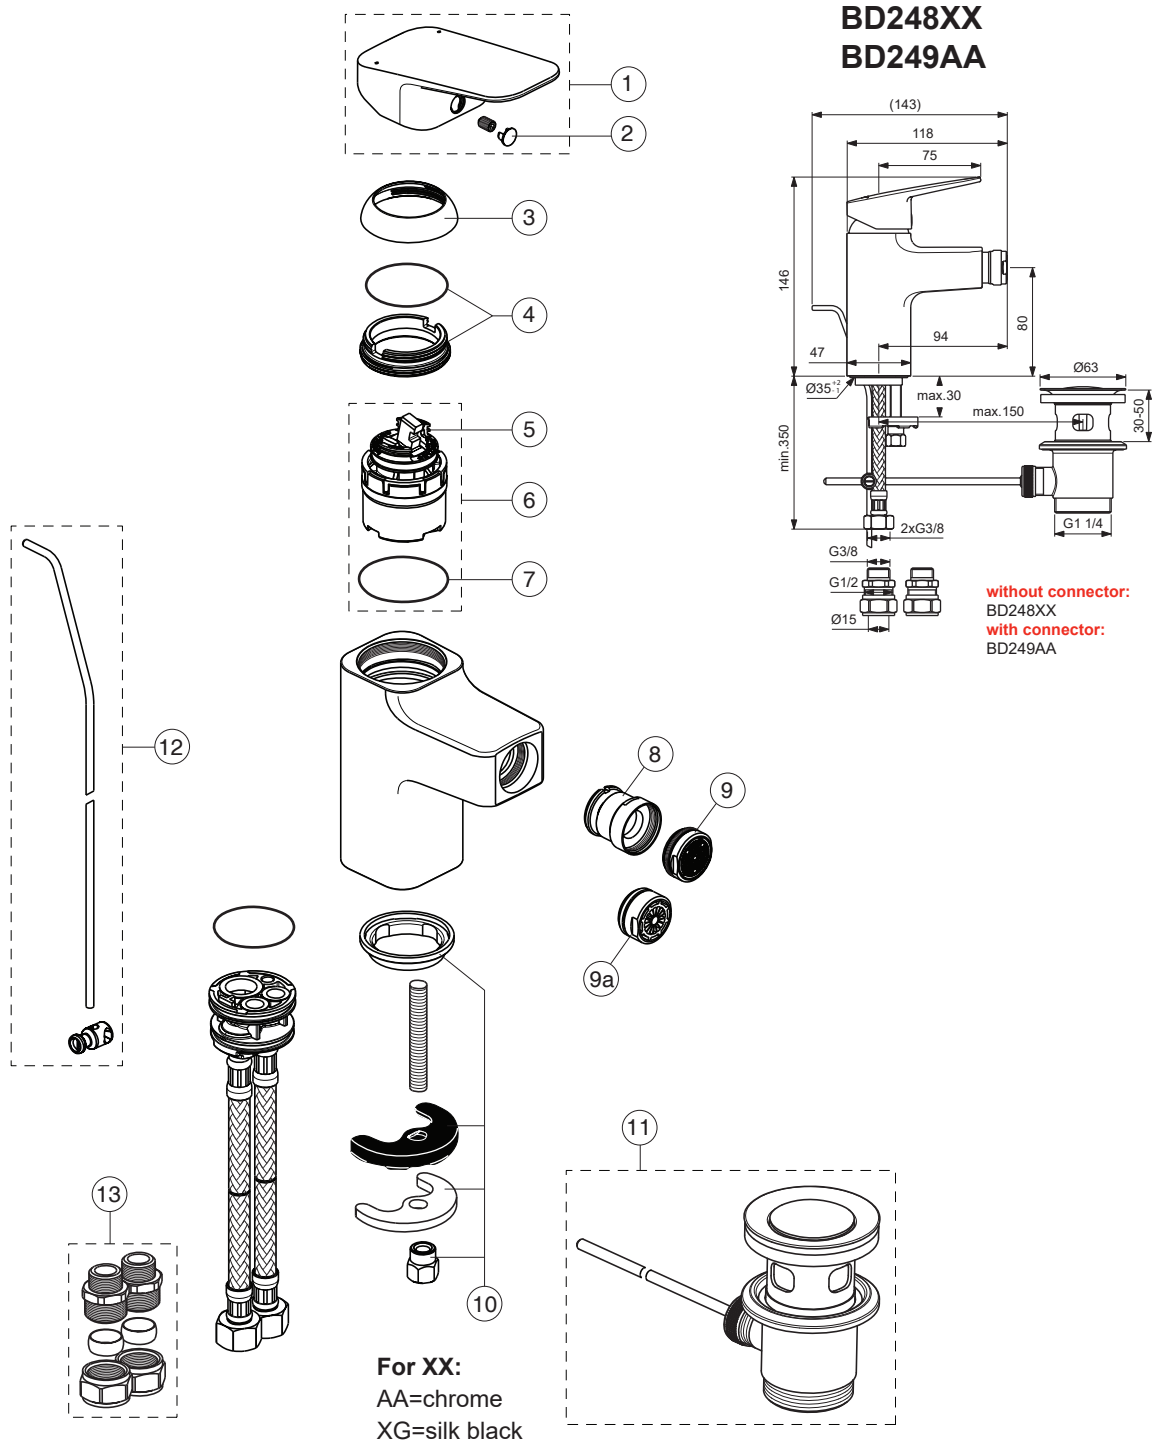

Pos.	Signify	Spare parts-Nr.	Quantity	Pos.	Signify	Spare parts-Nr.	Quantity
1	Lever,w/logo	B961716XX	1 Set				
2	Cap decorative	B960473AA	1 Pcs.				
3	Rosette M38x1.5	B961438XX	1 Pcs.				
4	Screw M41x1.5/M38x1.5	B961374NU	1 Set				
5	Hot limit stop	A861181NU	1 Pcs.				
6	Cartridge Ø38mm	A861156NU*	1 Pcs.				
7	O-Ring Ø38x2.5	E960059NU*	1 Set				
8	Ball joint M24x1	A960063XX	1 Pcs.				
9	Perlator M24x1-A - 5l/min	B961383XX	1 Pcs.				
9a	Nozzle	A961625XX**	1 Pcs.				
10	Connecting set	A964520NU	1 Set				
11	Pop-up drain ass.	A962991XX	1 Pcs.				
12	Pull-up rod-compl.	B961119AA	1 Set				
13	Connector G3/8,Ø15-set	B960845NU	1 Set				

\*\* for BD249AA

\*Universal set (not all parts needed)

09.2023

CERAPLAN

Ideal Standard

Produced from: Aug.2022

Pos.	Signify	Spare parts-Nr.	Quantity	Pos.	Signify	Spare parts-Nr.	Quantity
1	Lever,w/logo	B961716XX	1 Set				
2	Cap decorative	B960473AA	1 Pcs.				
3	Rosette M38x1.5	B961438XX	1 Pcs.				
4	Screw M4x1.5/M38x1.5	B961374NU	1 Set				
5	Hot limit stop	A861181NU	1 Pcs.				
6	Cartridge Ø38mm	A861156NU*	1 Pcs.				
7	O-Ring Ø38x2.5	E960059NU*	1 Set				
8	Ball joint M24x1	A960063XX	1 Pcs.				
9	Perlator M24x1-A - 5l/min	B961383XX	1 Pcs.				
9a	Nozzle	A961625XX**	1 Pcs.				
10	Connecting set	A964520NU	1 Set				
11	Pop-up drain ass.	A962991XX	1 Pcs.				
12	Pull-up rod-compl.	B960900AA	1 Set				
13	Connector G3/8,Ø15-set	B960845NU	1 Set				