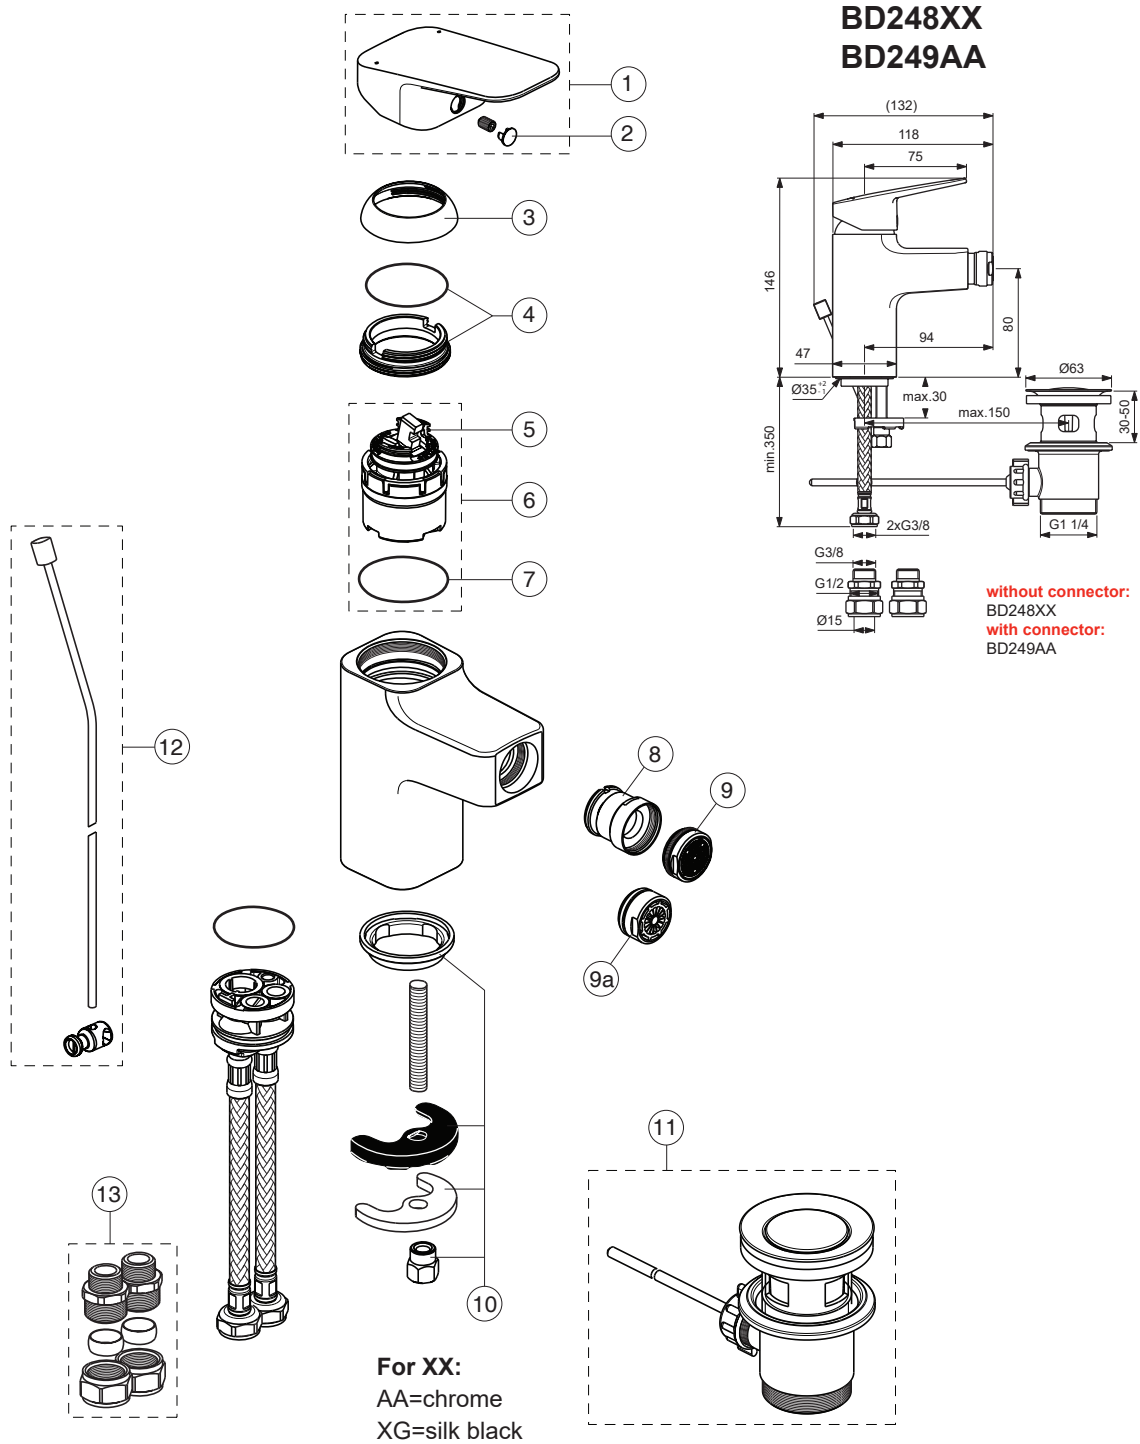

CERAPLAN

Ideal Standard

Produced from: Sept.2023

For XX:
AA=chrome
XG=silk black

Pos.	Signify	Spare parts-Nr.	Quantity	Pos.	Signify	Spare parts-Nr.	Quantity
1	Lever,w/logo	B961716XX	1 Set				
2	Cap decorative	B960473AA	1 Pcs.				
3	Rosette M38x1.5	B961438XX	1 Pcs.				
4	Screw M41x1.5/M38x1.5	B961374NU	1 Set				
5	Hot limit stop	A861181NU	1 Pcs.				
6	Cartridge Ø38mm	A861156NU*	1 Pcs.				
7	O-Ring Ø38x2.5	E960059NU*	1 Set				
8	Ball joint M24x1	A960063XX	1 Pcs.				
9	Perlator M24x1-A - 5l/min	B961383XX	1 Pcs.				
9a	Nozzle	A961625XX**	1 Pcs.				
10	Connecting set	A964520NU	1 Set				
11	Pop-up drain ass.	A962991XX	1 Pcs.				
12	Pull-up rod-compl.	B961119AA	1 Set				
13	Connector G3/8,Ø15-set	B960845NU	1 Set				

** for BD249AA

*Universal set (not all parts needed)

09.2023