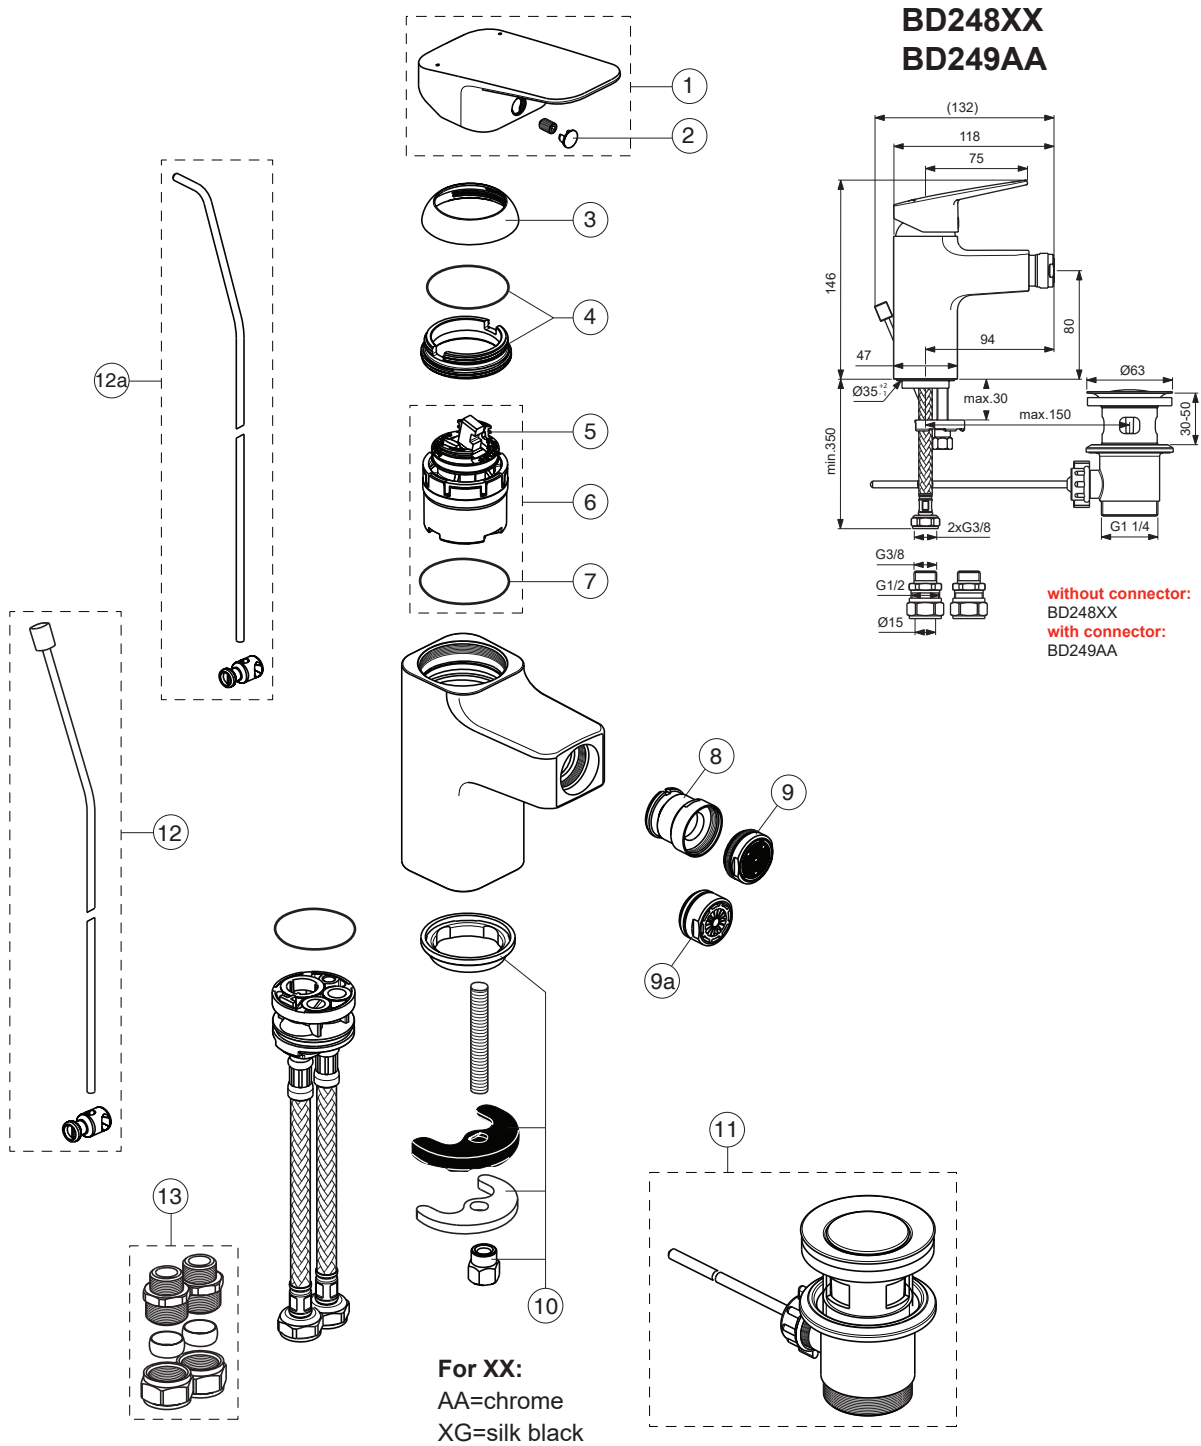

CERAPLAN

Ideal Standard

Produced from: June 2024

Pos.	Signify	Spare parts-Nr.	Quantity	Pos.	Signify	Spare parts-Nr.	Quantity
1	Lever,w/logo	B961716XX	1 Set	12a	Pull-up rod-compl.	B960900A5***	1 Set
2	Cap decorative	B960473AA	1 Pcs.	13	Connector G3/8,Ø15-set	B960845NU	1 Set
3	Rosette M38x1.5	B961438XX	1 Pcs.				
4	Screw M41x1.5/M38x1.5	B961374NU	1 Set				
5	Hot limit stop	A861181NU	1 Pcs.				
6	Cartridge Ø38mm	B961491NU*	1 Pcs.				
7	O-Ring Ø38x2.5	E960059NU*	1 Set				
8	Ball joint M24x1	A960063XX	1 Pcs.				
9	Perlator M24x1-A - 5l/min	B961383XX	1 Pcs.				
	Perlator M24x1-3.8 L/min	B961946XX	1 Pcs. ( for BD249AA )				
9a	Nozzle	A961625XX**	1 Pcs.				
10	Connecting set	A964520NU	1 Set				
11	Pop-up waste-abs/mess	B960853XX	1 Pcs.				
12	Pull-up rod-compl.	B961119AA	1 Set				

\*\* for BD249AA

\*Universal set (not all parts needed)

09.2023

CERAPLAN

Ideal Standard

Produced from: Aug.2022

Pos.	Signify	Spare parts-Nr.	Quantity	Pos.	Signify	Spare parts-Nr.	Quantity
1	Lever,w/logo	B961716XX	1 Set				
2	Cap decorative	B960473AA	1 Pcs.				
3	Rosette M38x1.5	B961438XX	1 Pcs.				
4	Screw M4x1.5/M38x1.5	B961374NU	1 Set				
5	Hot limit stop	A861181NU	1 Pcs.				
6	Cartridge Ø38mm	A861156NU*	1 Pcs.				
7	O-Ring Ø38x2.5	E960059NU*	1 Set				
8	Ball joint M24x1	A960063XX	1 Pcs.				
9	Perlator M24x1-A - 5l/min	B961383XX	1 Pcs.				
9a	Nozzle	A961625XX**	1 Pcs.				
10	Connecting set	A964520NU	1 Set				
11	Pop-up drain ass.	A962991XX	1 Pcs.				
12	Pull-up rod-compl.	B960900AA	1 Set				
13	Connector G3/8,Ø15-set	B960845NU	1 Set				