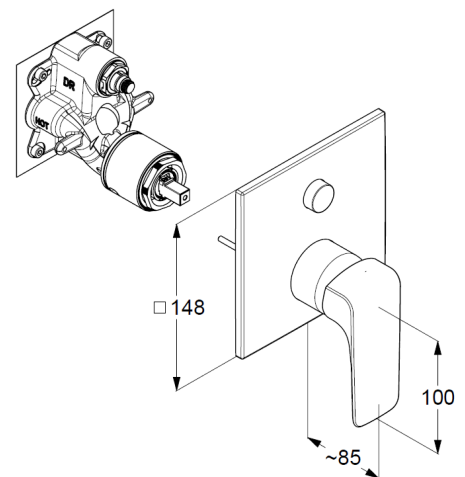

trim set with functional unit

wall mounted

PUSH&SWITCH diverter

automatic diverter: shower/bath

solid lever, metal

ceramic cartridge with hot water safety device

flow rate bath at 3 bar 28 l/min.

flow rate shower at 3 bar 24 l/min.

Produktabbildung/ Product picture

Maßzeichnung/ Dimensional drawing

Durchfluss/ Flow rate