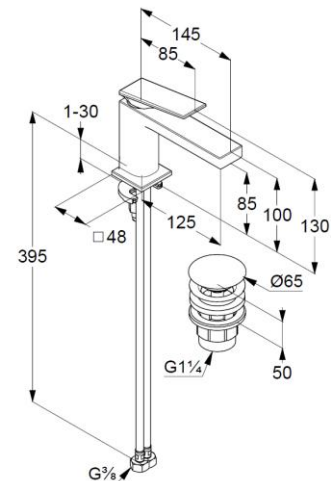

Technische Daten/ Technical Data

KLUDI DECUS
single lever basin mixer 85
DN 15

Ref.: 542660575

Finishes:
05 chrome

Product description
Manufacturer KLUDI GmbH & Co. KG
Typ: KLUDI DECUS
single lever basin mixer 85
Ref.: 542660575

basin mixer
single lever mixer
1-hole mounted
solid lever, metal
aerator M18,5 PCA
ceramic cartridge with hot water safety device
flow rate at 3 bar 4,5 l/min.
flexible hoses G $\frac{3}{8}$ DVGW approved
rapid installation set
push open waste G1 $\frac{1}{4}$

Produktabbildung/ Product picture

Maßzeichnung/ Dimensional drawing

Durchfluss/ Flow rate