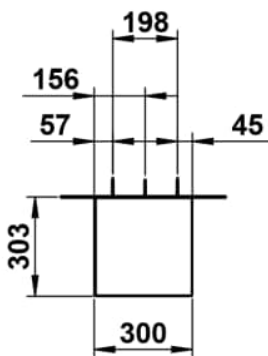

TECHNICAL DRAWINGS