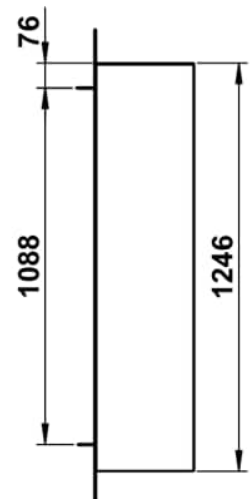

FOLIO

Tall cabinet 1250, 1 door, door hinge right, including fixing set, 4 glass shelves

DIMENSIONS

| | |
|--------|---------|
| Length | 300 mm |
| Width | 303 mm |
| Height | 1246 mm |

COLOUR AND FINISH

■ 523 Shadow Earth, Silk-Matt Lacquer

Closing and opening system : Push to open

Door type : Hinged

Doors and drawers combination : 1 door

Furniture configuration : Doors

Installation type : Wall-hung

Internal shelves : 4

Net weight (kg) : 33.5

Shelf material : Glass

TECHNICAL DRAWINGS

FOLIO

FOLIO is more than just a washbasin. It is a composition—the perfect fusion of form, function, and material. FOLIO doesn't merely integrate into a space; it redefines it.