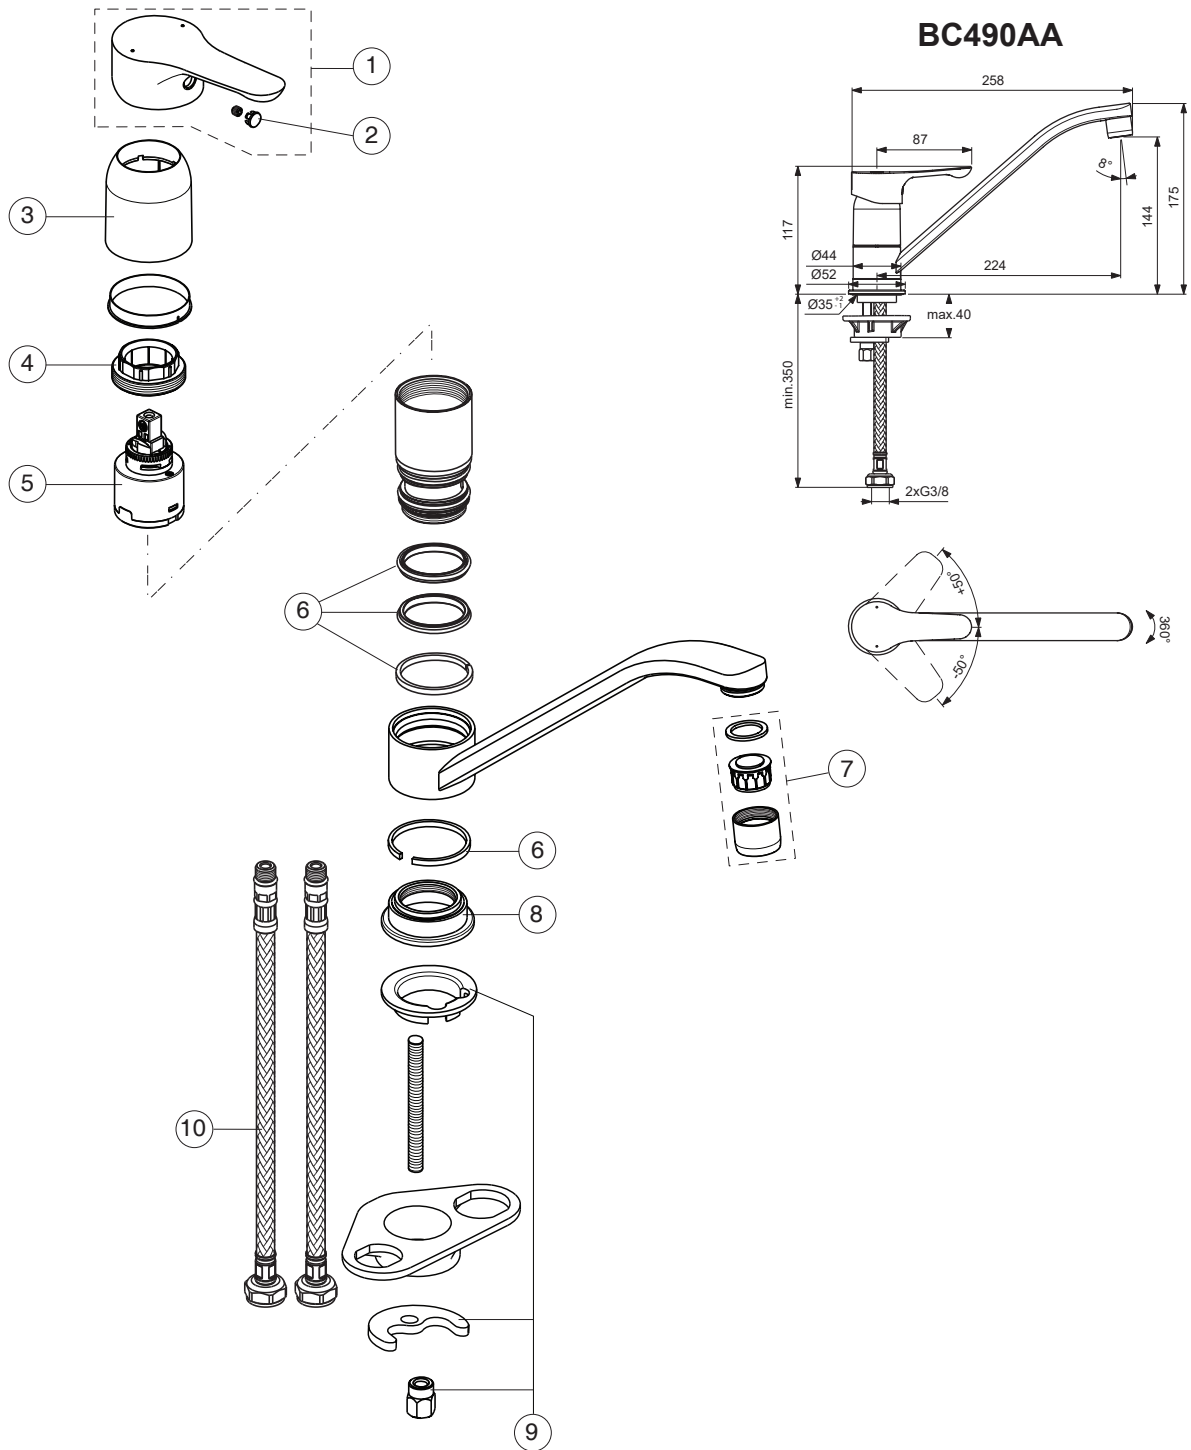

Ideal Standard

Produced from: June 2023

ALPHA

| Pos. | Signify                 | Spare parts-Nr. | Quantity | Pos. | Signify | Spare parts-Nr. | Quantity |
|------|-------------------------|-----------------|----------|------|---------|-----------------|----------|
| 1    | Lever,w/logo-compl.     | B961564AA       | 1 Pcs.   |      |         |                 |          |
| 2    | Cap decorative          | B964696NU       | 1 Pcs.   |      |         |                 |          |
| 3    | Escutcheon              | B961211AA       | 1 Pcs.   |      |         |                 |          |
| 4    | Screw M37x1.5           | B964698NU       | 1 Pcs.   |      |         |                 |          |
| 5    | Cartridge Ø35mm,w/click | B961478NU       | 1 Pcs.   |      |         |                 |          |
| 6    | Sealing set             | B961603NU       | 1 Pcs.   |      |         |                 |          |
| 7    | Perlator M22x1-A        | B960828AA       | 1 Pcs.   |      |         |                 |          |
| 8    | Rosette decorative      | B961228AA       | 1 Pcs.   |      |         |                 |          |
| 9    | Connecting set          | B964894NU       | 1 Set    |      |         |                 |          |
| 10   | Fl.pexhose G3/8-L445mm  | B960535NU       | 1 Pcs.   |      |         |                 |          |