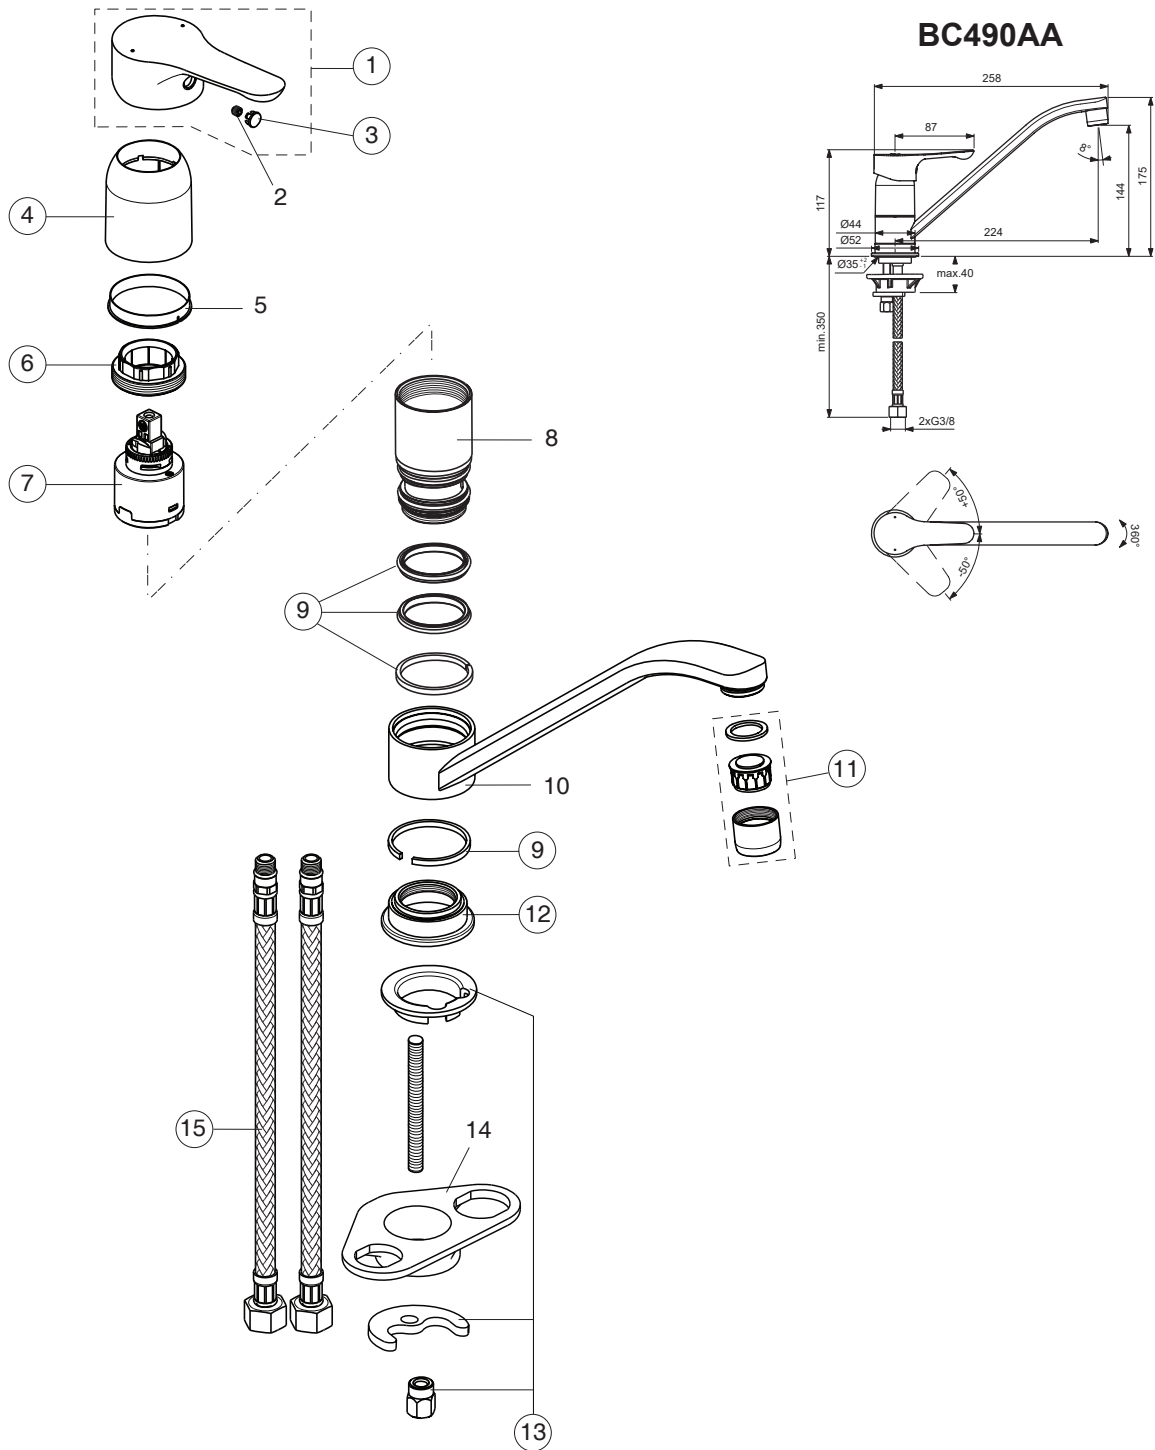

Ideal Standard

ALPHA

Produced from: Oct.2020

Pos.	Signify	Spare parts-Nr.	Quantity	Pos.	Signify	Spare parts-Nr.	Quantity
1	Lever.w/logo-compl.	B961564AA	1 Pcs.	15	Flex pexhose G3/8 /L445	A963600NU	1 Pcs.
2	Screw M5x6		1 Pcs.				
3	Cap decorative	B964696NU	1 Pcs.				
4	Escutcheon	B961211AA	1 Pcs.				
5	Support ring		1 Pcs.				
6	Screw M37x1.5	B964698NU	1 Pcs.				
7	Cartridge Ø35mm.w/click	B961478NU	1 Pcs.				
8	Body diverter kitchen		1 Pcs.				
9	Sealing set	B961603NU	1 Pcs.				
10	Body-spout		1 Pcs.				
11	Perlator M22x1-A	B960828AA	1 Pcs.				
12	Rosette decorative	B961228AA	1 Pcs.				
13	Connecting set	B964894NU	1 Set				
14	U plate support bracket fix.kit		1 Pcs.