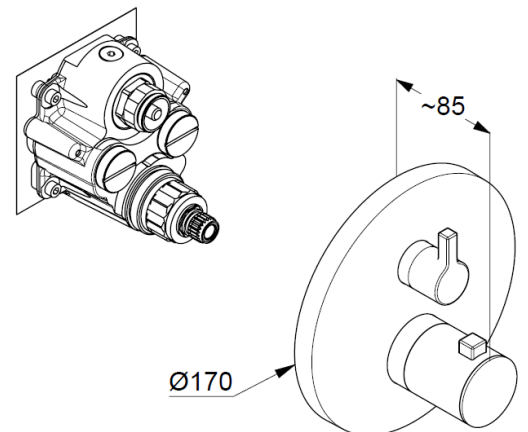

### Product description

Manufacturer KLUDI GmbH & Co. KG  
Typ: KLUDI NOVA FONTE  
concealed thermostatic bath-shower mixer  
trim set without pre-installation set  
Ref.: 208303915

concealed thermostatic bath-shower mixer  
trim set without pre-installation set  
pre installation set KLUDI FLEXX.BOX Ref.: 88011  
trim set with functional unit  
vertical wall mounted  
diverter as rotary ceramic valve  
temperature handle with hot water safety at 40°C  
flow rate at 3 bar 20 l/min.  
with integrated back flow preventer

### Produktabbildung/ Product picture

### Maßzeichnung/ Dimensional drawing