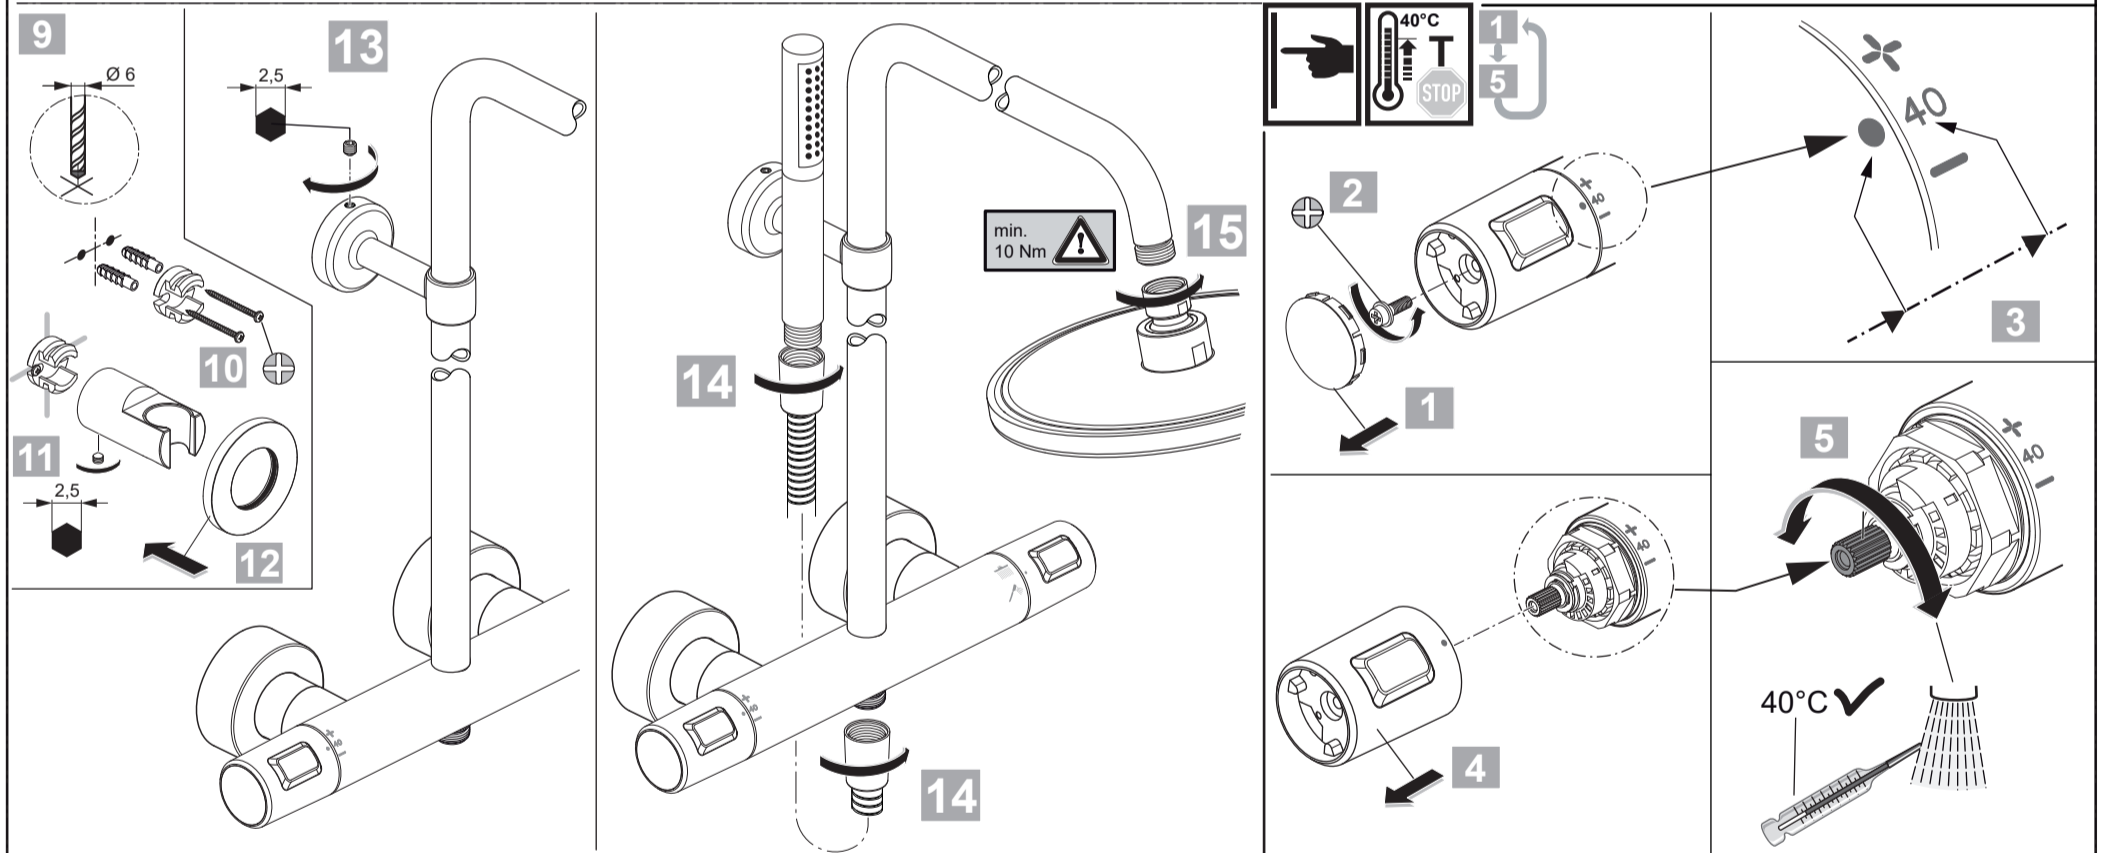

P	bar		MAX. 10		Q	(3 bar)
	T	°C		MAX. 80		l/min	
				65			8
				55			12