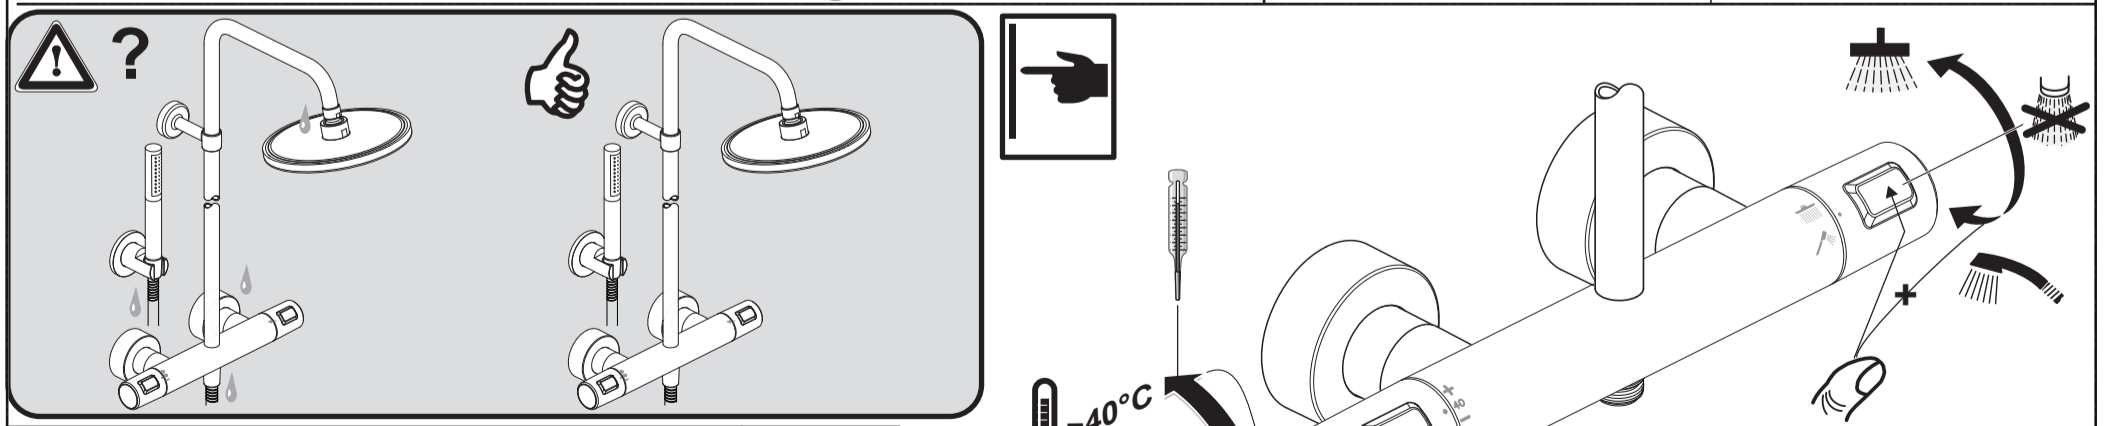

P	bar		MAX. 10		Q	(3 bar)
	T	°C		MAX. 80		l/min	
				65			8
				55			12