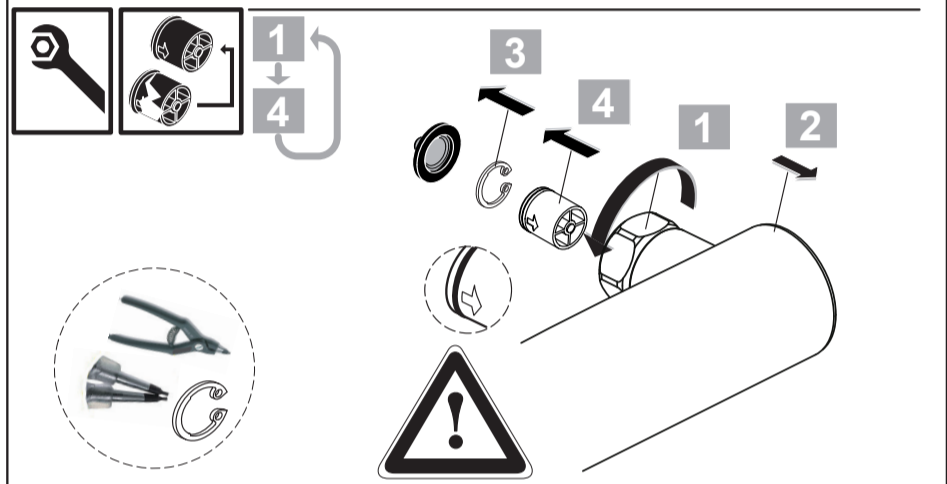

Spare Parts / Ersatzteile / Pièces de recharge / Pezzi di Ricambio / Piezas de requesto /
Parte de reposição / Reserveonderdelen / Reservdelar / Reservedeler / Varaosat /
Vraosat / Varahlutir / Ανταλλακτικά / Yedek Parçalar / Náhradní díly / Náhradné diely /
Nadomestni deli / Резервни части / Запчасти / Części Zapasowe / Piese de schimb /
Rendelhető alkatrészek / Запасні частини / Reservni delovi / Резервни делови /
Резервни делови / Atsarginių dalių / Tellitavad varuosad / Rezervju daļi