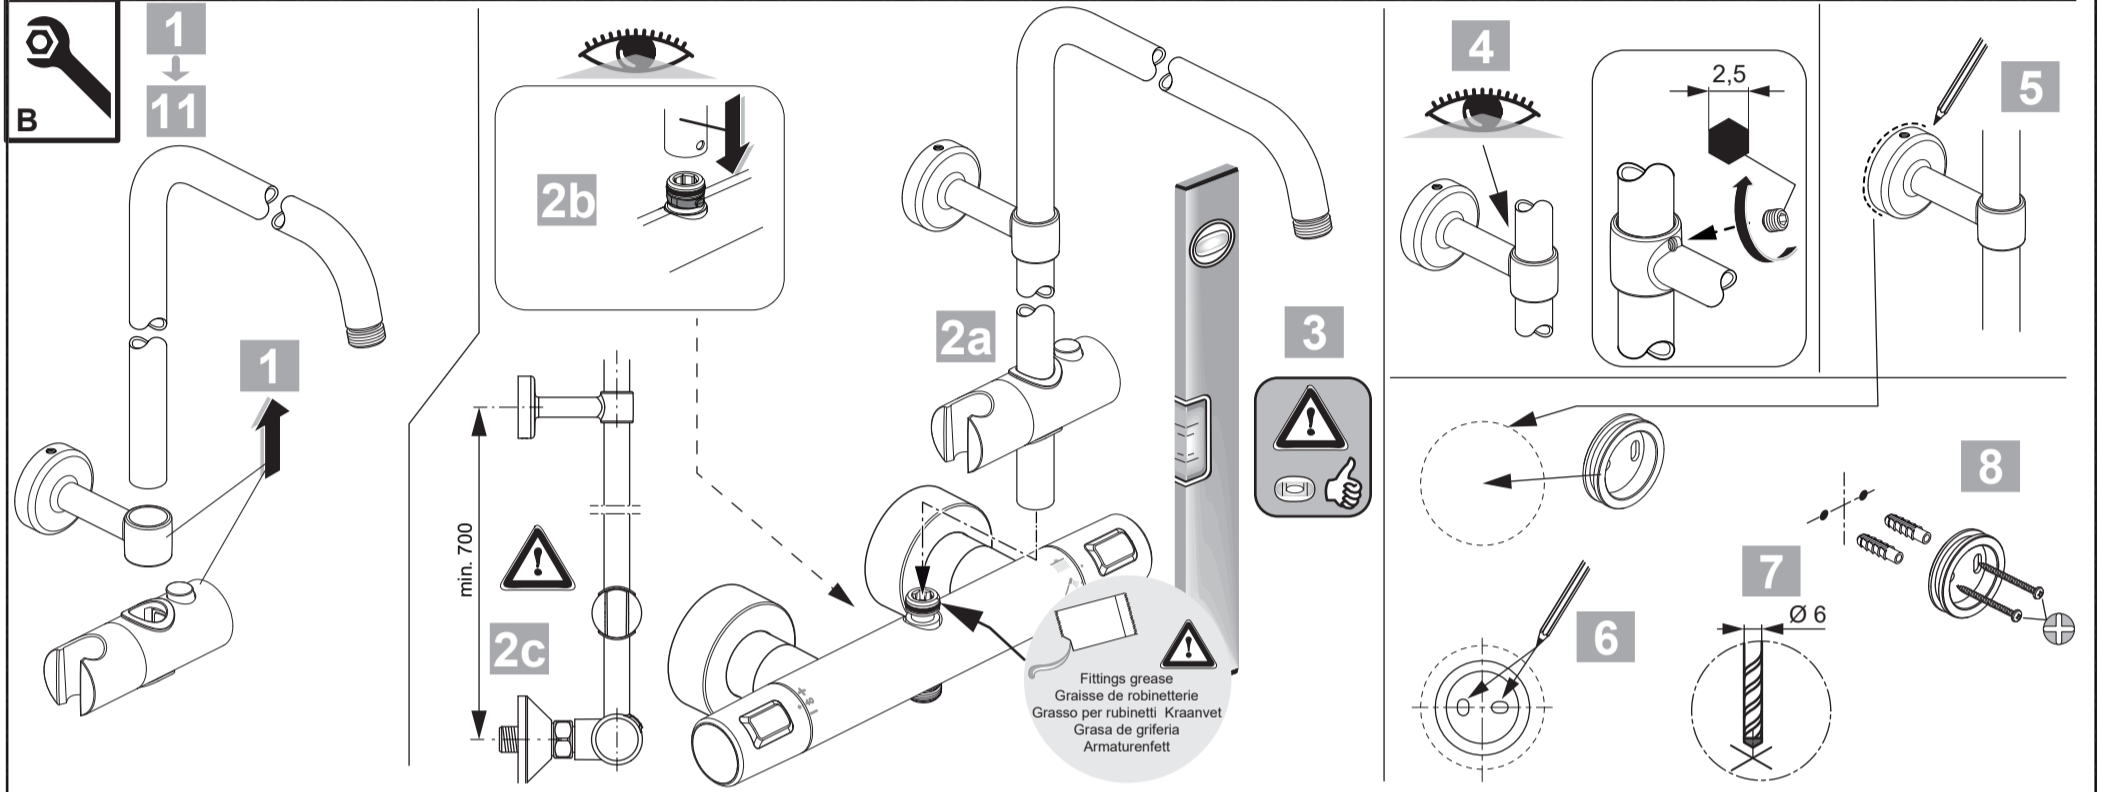

P	bar		MAX. 10		Q	(3 bar)
	T	°C		MAX. 80		l/min	
				65			8
				55			12