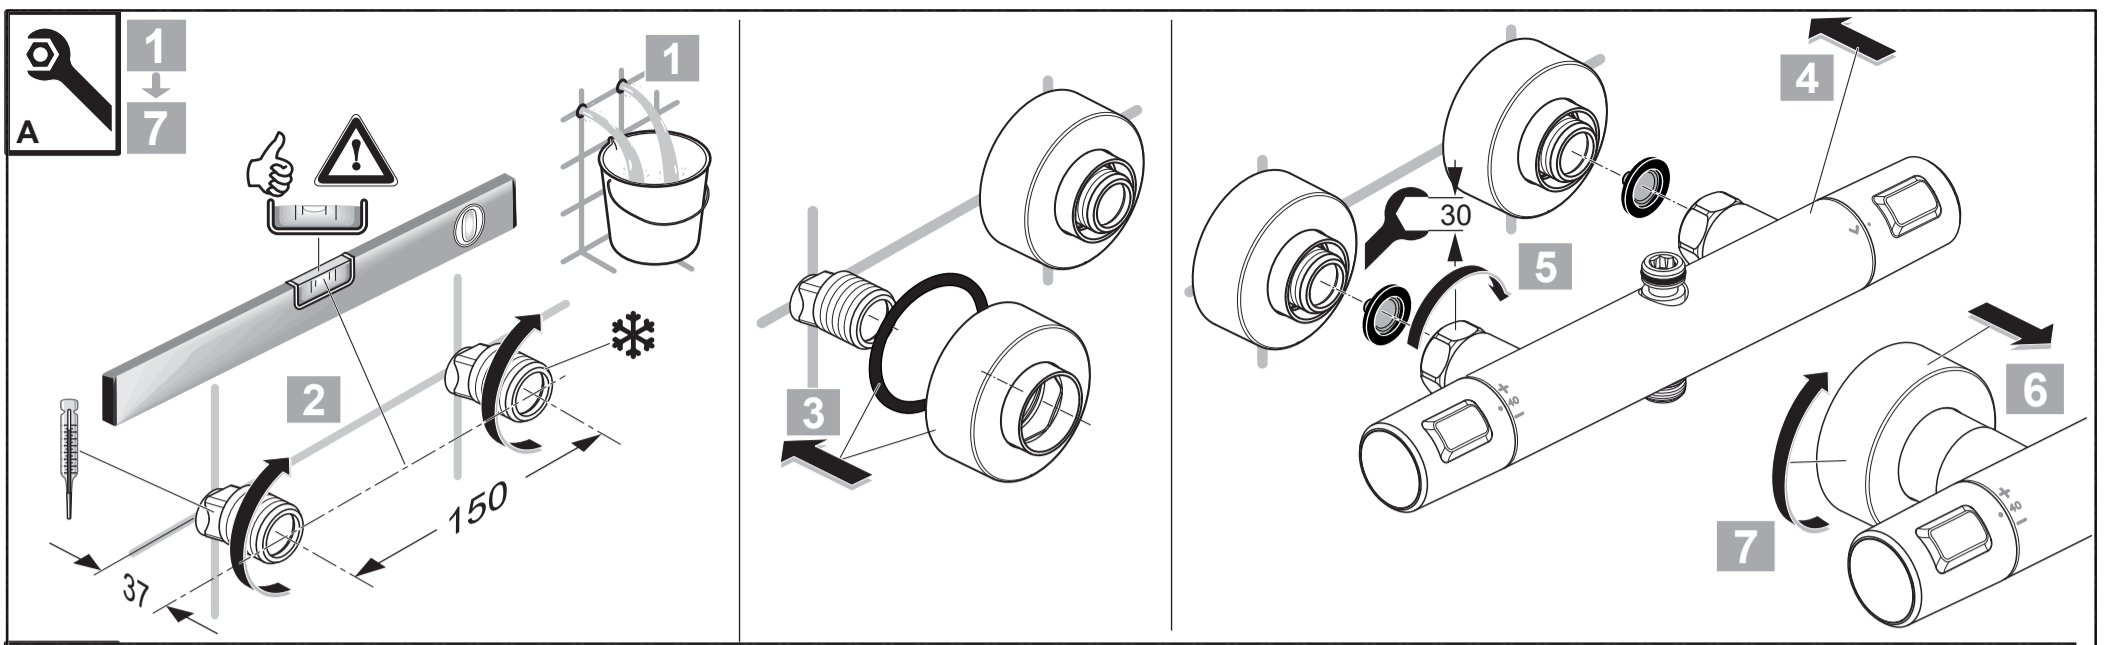

P	bar		MAX. 10		Q	(3 bar)
	T	°C		MAX. 80		l/min	
				65			8
				55			12