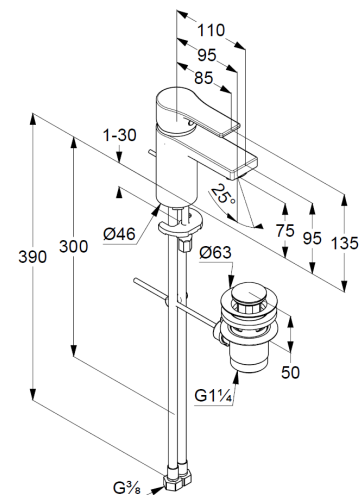

Technische Daten/ Technical Data

KLUDI ZENTA SL
single lever basin mixer 75
DN 15

Ref.:
482600565

Finishes:
05 chrome

Product description
Manufacturer KLUDI GmbH & Co. KG
Typ: KLUDI ZENTA SL
single lever basin mixer 75
Ref.: 482600565

basin mixer
single lever mixer
1-hole mounted
solid handle, metal
aerator M24 PCA
ceramic cartridge with hot water safety device
flow rate at 3 bar 5 l/min.
flexible hoses G $\frac{3}{8}$ DVGW approved
rapid installation set
pop up waste G1 $\frac{1}{4}$ metal

Produktabbildung/ Product picture

Maßzeichnung/ Dimensional drawing

Durchfluss/ Flow rate