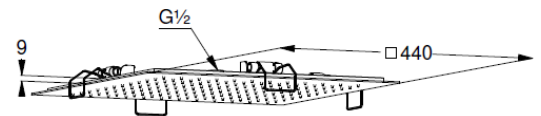

Maßzeichnung/ Dimensional drawing