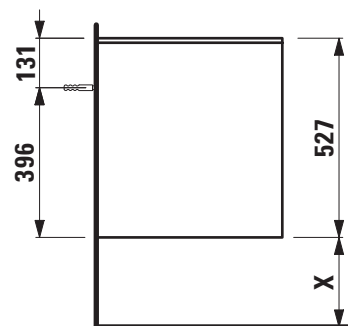

**Drawer element without cut out
404330**

TECHNICAL DATA

Order no.	404330 / without cut out
Dimensions (WxHxD)	1182,5 x 527 x 493 mm
Matching for washbasin	see table below
Specification	Body/Front – 19 mm MDF panels, lacquered or PVC furniture foil (only 267 – Wild oak) with 12 mm top without cut out integrated handles in the front 2 full extension drawers, anthracite (soft-close mechanism), incl. organiser
Weight	47,0 kg
Accessories incl.	Drawer organizer, U-shaped, order no. 496113
Accessories excl.	Towel holder chrome plated or lacquered, order no. 493120 Towel rail, anodized aluminium, order no. 490951
Mounting acc. incl.	Installation set for furniture, order no. 493133

Colours Body/Front
260 – White matt
266 – Traffic grey
267 – Wild oak

Colours Towel holder
order no. 493120
004 – Chrome plated
268 – White matt
450 – Black matt

order no. 490951
104 – Aluminium glossy
105 – Aluminium
106 – Aluminium black

TECHNICAL DRAWINGS / S 1 : 20

X = The exact height must be set during installation.