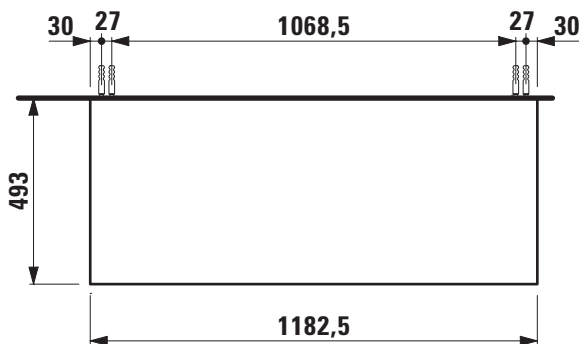

**Drawer element without cut out
404330**

TECHNICAL DATA

Order no.	404330 / without cut out
Dimensions (WxHxD)	1182,5 x 527 x 493 mm
Matching for washbasin	see table below
Specification	Body/Front – 19 mm MDF panels, lacquered or PVC furniture foil (only 267 – Wild oak) with 12 mm top without cut out integrated handles in the front 2 full extension drawers, anthracite (soft-close mechanism), incl. organiser
Weight	47,0 kg
Accessories incl.	Drawer organizer, U-shaped, order no. 496113
Accessories excl.	Towel holder chrome plated or lacquered, order no. 493120 Towel rail, anodized aluminium, order no. 490951
Mounting acc. incl.	Installation set for furniture, order no. 493133

Colours Body/Front
260 – White matt
266 – Traffic grey
267 – Wild oak

Colours Towel holder
order no. 493120
004 – Chrome plated
268 – White matt
450 – Black matt

order no. 490951
104 – Aluminium glossy
105 – Aluminium
106 – Aluminium black

TECHNICAL DRAWINGS / S 1 : 20

X = The exact height must be set during installation.