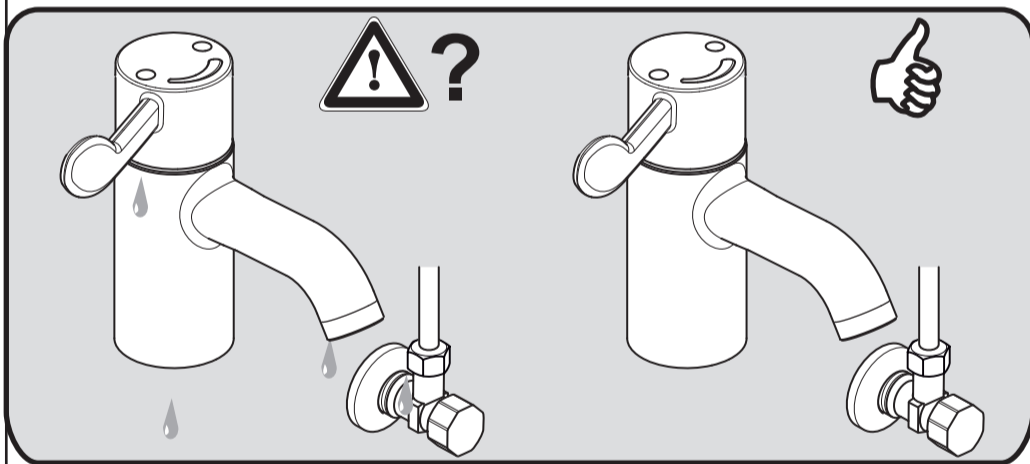

P bar		0,5				Q (3 bar)
	T °C		MAX. 80				I/min 11