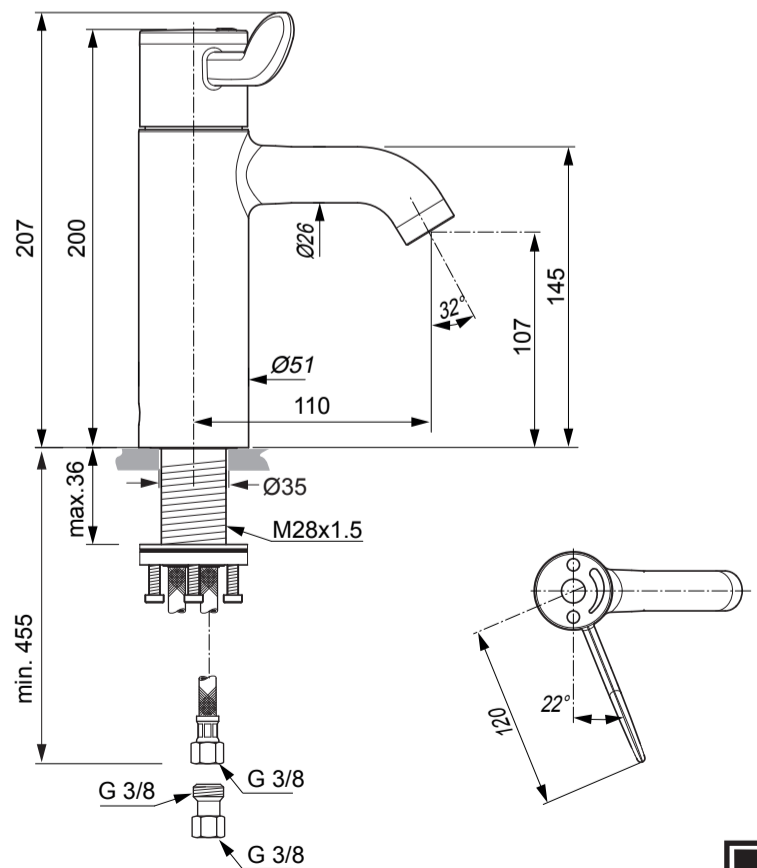

Ideal Standard International NV
Corporate Village - Gent Building
Da Vincilaan 2
1935 Zaventem
Belgium

www.idealstandardinternational.com