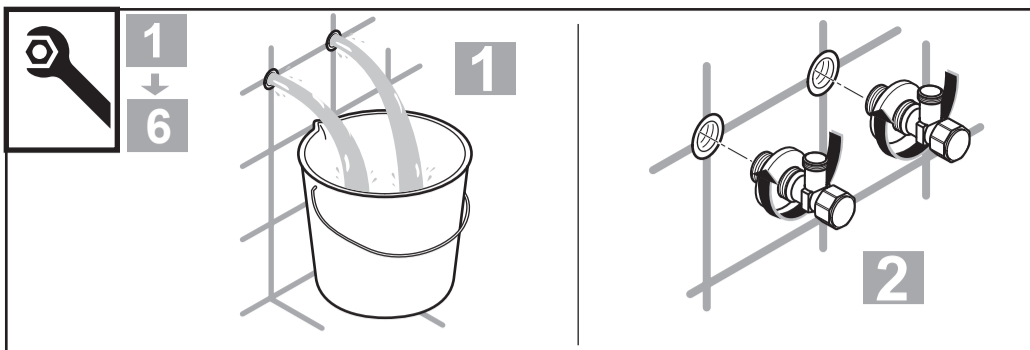

P bar		0,5				Q (3 bar)
	T °C		MAX. 80				I/min 11