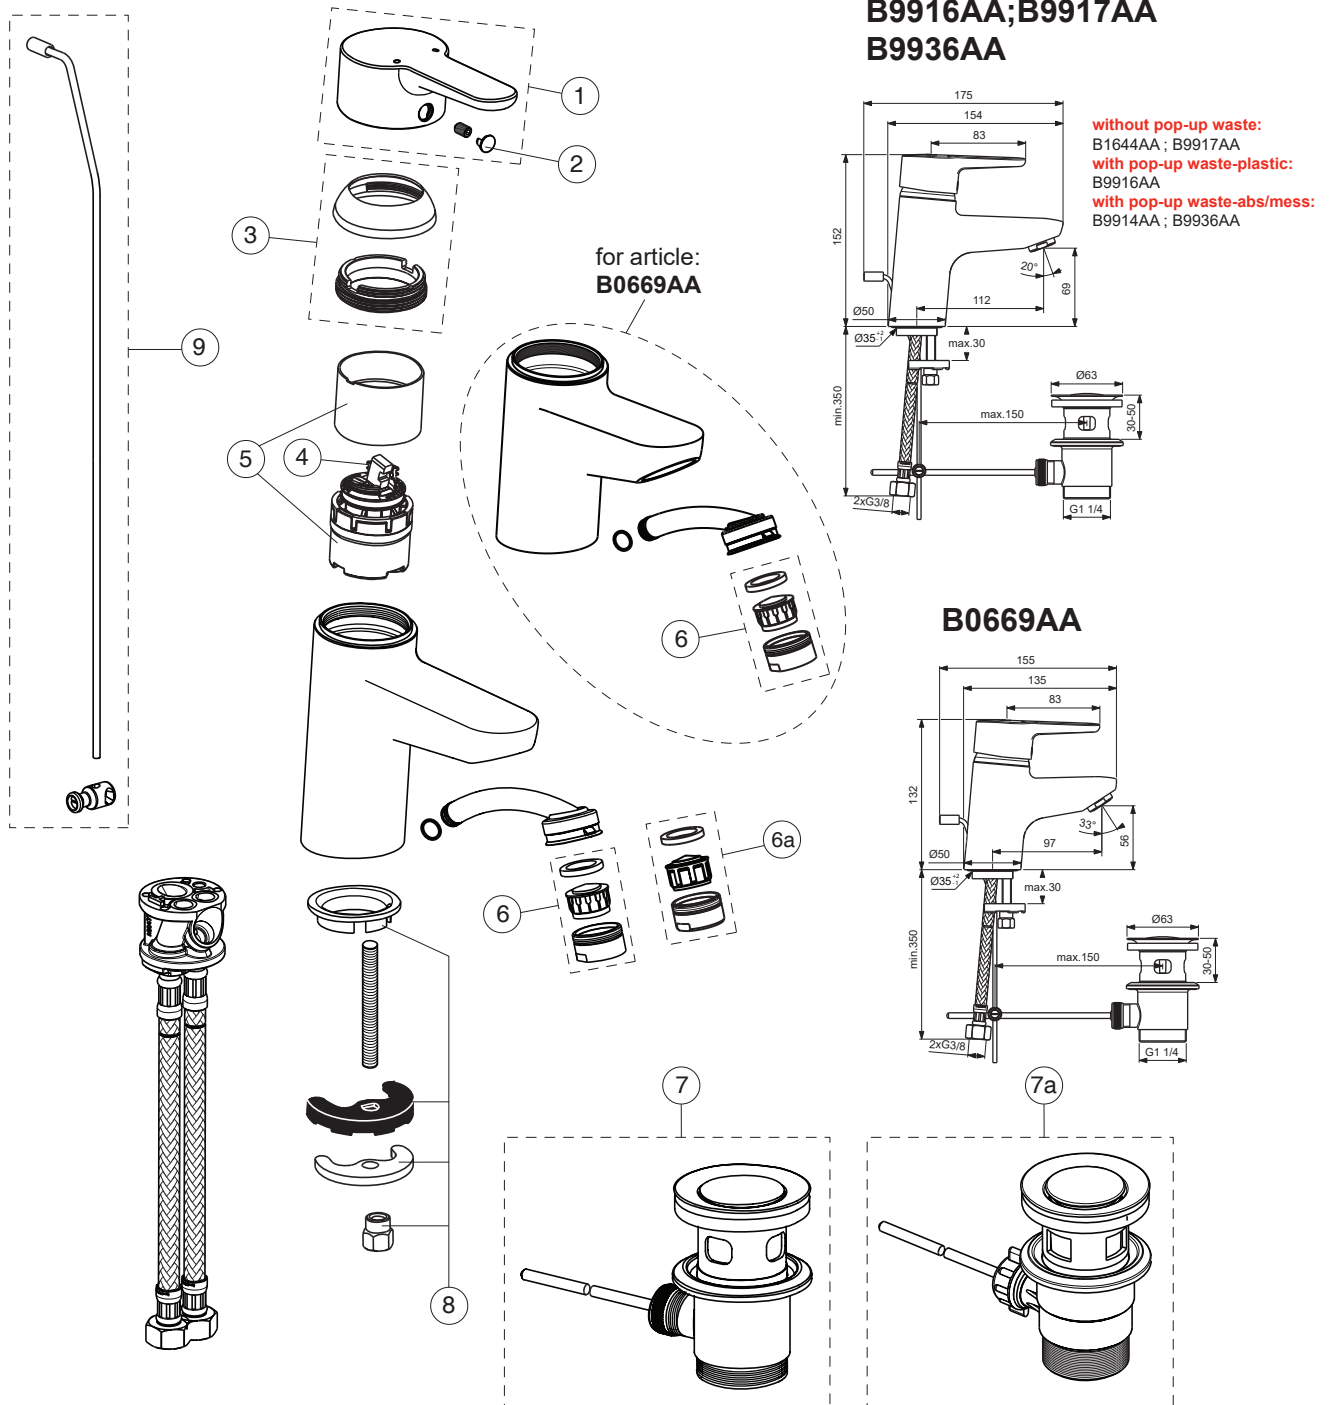

CONNECT BLUE

Produced from: April 2022

**B1644AA;B9914AA
B9916AA;B9917AA
B9936AA**

Pos.	Signify	Spare parts-Nr.	Quantity	Pos.	Signify	Spare parts-Nr.	Quantity
1	Lever,w/logo-compl.	B961010AA	1 Set				
2	Cap decorative	B960473AA	1 Pcs.				
3	Cap	B960862AA	1 Set				
4	Hot limit stop	A861181NU	1 Pcs.				
5	Cartridge Ø38mm	B961491NU*	1 Set				
6	Casc.perlator M24x1-A	A960321AA	1 Set				
6a	Aerator M24x1-5 l	B960754AA	1 Set				
7	Pop-up drain ass.	A962991AA	1 Set				
7a	Pop-up waste-plastic	B964550AA	1 Set				
8	Connecting set	B960608NU	1 Set				
9	Pop up waste-compl.	B961039AA	1 Set				

*Universal set (not all parts needed)

CONNECT BLUE

Produced from: April 2015

B9914AA
B9916AA
B9936AA

B1644AA
B9917AA

B0669AA

Pos.	Signify	Spare parts-Nr.	Quantity	Pos.	Signify	Spare parts-Nr.	Quantity
1	Lever,w/logo ISI-compl.	B961010AA	1 Pcs.	14	Pop-up drain ass.	A962991AA	1 Pcs.
2	Screw M5x10		1 Pcs.	15	Pop-up waste-plastic	B964550AA	1 Pcs.
3	Cap decorative	B960473AA	1 Pcs.	16	Connecting set	B960608NU	1 Set
4+pos.6	Cap	B960862AA	1 Pcs.	17	Flex hose F3/8-Ø10.5/L430		2 Pcs.
5	Eco click set D40	B960477NU	1 Pcs.	18	Pop up waste-compl.	B961039AA	1 Set
6	Screw M43x1.5 M41x1.5		1 Pcs.		Pop up waste shackle		1 Pcs.
7	Cartridge Ø40mm	B960863NU	1 Pcs.				
8	Manifold		1 Pcs.				
9	Clip		2 Pcs.				
10	Body basin		1 Pcs.				
11	Tube M24x1		1 Pcs.				
12	O-Ring Ø7.65x1.78		1 Pcs.				
13	Casc.perlator M24x1-A	A960321AA	1 Pcs.				
13a	Aerator M24x1-5 I	B960754AA	1 Pcs.				