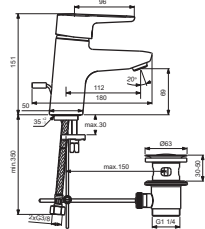

CONNECT BLUE

Produced from: April 2022

**B1644AA;B9914AA
B9916AA;B9917AA
B9936AA**

Pos.	Signify	Spare parts-Nr.	Quantity	Pos.	Signify	Spare parts-Nr.	Quantity
1	Lever,w/logo-compl.	B961010AA	1 Set				
2	Cap decorative	B960473AA	1 Pcs.				
3	Cap	B960862AA	1 Set				
4	Hot limit stop	A861181NU	1 Pcs.				
5	Cartridge Ø38mm	B961491NU*	1 Set				
6	Casc.perlator M24x1-A	A960321AA	1 Set				
6a	Aerator M24x1-5 l	B960754AA	1 Set				
7	Pop-up drain ass.	A962991AA	1 Set				
7a	Pop-up waste-plastic	B964550AA	1 Set				
8	Connecting set	B960608NU	1 Set				
9	Pop up waste-compl.	B961039AA	1 Set				

*Universal set (not all parts needed)

CONNECT BLUE

Produced from: April 2015

B9914AA
B9916AA
B9936AA

B1644AA
B9917AA

B0669AA

Pos.	Signify	Spare parts-Nr.	Quantity	Pos.	Signify	Spare parts-Nr.	Quantity
1	Lever,w/logo ISI-compl.	B961010AA	1 Pcs.	14	Pop-up drain ass.	A962991AA	1 Pcs.
2	Screw M5x10		1 Pcs.	15	Pop-up waste-plastic	B964550AA	1 Pcs.
3	Cap decorative	B960473AA	1 Pcs.	16	Connecting set	B960608NU	1 Set
4+pos.6	Cap	B960862AA	1 Pcs.	17	Flex hose F3/8-Ø10.5/L430		2 Pcs.
5	Eco click set D40	B960477NU	1 Pcs.	18	Pop up waste-compl.	B961039AA	1 Set
6	Screw M43x1.5 M41x1.5		1 Pcs.		Pop up waste shackle		1 Pcs.
7	Cartridge Ø40mm	B960863NU	1 Pcs.				
8	Manifold		1 Pcs.				
9	Clip		2 Pcs.				
10	Body basin		1 Pcs.				
11	Tube M24x1		1 Pcs.				
12	O-Ring Ø7.65x1.78		1 Pcs.				
13	Casc.perlator M24x1-A	A960321AA	1 Pcs.				
13a	Aerator M24x1-5 I	B960754AA	1 Pcs.				