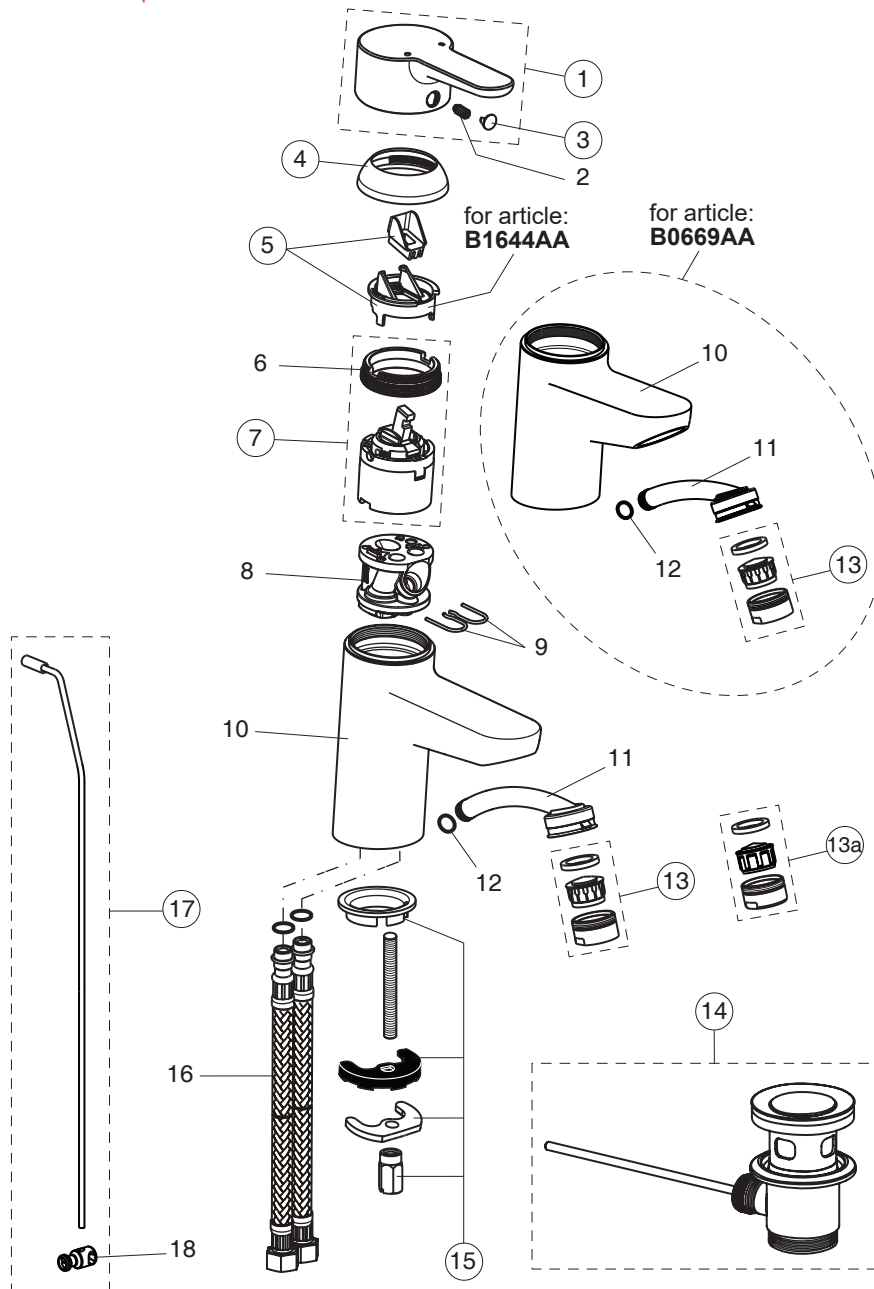

CONNECT BLUE

Produced from: April 2022

**B1644AA;B9914AA
B9916AA;B9917AA
B9936AA**

Pos.	Signify	Spare parts-Nr.	Quantity	Pos.	Signify	Spare parts-Nr.	Quantity
1	Lever,w/logo-compl.	B961010AA	1 Set				
2	Cap decorative	B960473AA	1 Pcs.				
3	Cap	B960862AA	1 Set				
4	Hot limit stop	A861181NU	1 Pcs.				
5	Cartridge Ø38mm	B961491NU*	1 Set				
6	Casc.perlator M24x1-A	A960321AA	1 Set				
6a	Aerator M24x1-5 l	B960754AA	1 Set				
7	Pop-up drain ass.	A962991AA	1 Set				
7a	Pop-up waste-plastic	B964550AA	1 Set				
8	Connecting set	B960608NU	1 Set				
9	Pop up waste-compl.	B961039AA	1 Set				

*Universal set (not all parts needed)

CONNECT BLUE

Produced from: April 2015

B9914AA
B9916AA
B9936AA

B1644AA
B9917AA

B0669AA

Pos.	Signify	Spare parts-Nr.	Quantity	Pos.	Signify	Spare parts-Nr.	Quantity
1	Lever,w/logo ISI-compl.	B961010AA	1 Pcs.	14	Pop-up drain ass.	A962991AA	1 Pcs.
2	Screw M5x10		1 Pcs.	15	Pop-up waste-plastic	B964550AA	1 Pcs.
3	Cap decorative	B960473AA	1 Pcs.	16	Connecting set	B960608NU	1 Set
4+pos.6	Cap	B960862AA	1 Pcs.	17	Flex hose F3/8-Ø10.5/L430		2 Pcs.
5	Eco click set D40	B960477NU	1 Pcs.	18	Pop up waste-compl.	B961039AA	1 Set
6	Screw M43x1.5 M41x1.5		1 Pcs.		Pop up waste shackle		1 Pcs.
7	Cartridge Ø40mm	B960863NU	1 Pcs.				
8	Manifold		1 Pcs.				
9	Clip		2 Pcs.				
10	Body basin		1 Pcs.				
11	Tube M24x1		1 Pcs.				
12	O-Ring Ø7.65x1.78		1 Pcs.				
13	Casc.perlator M24x1-A	A960321AA	1 Pcs.				
13a	Aerator M24x1-5 I	B960754AA	1 Pcs.				