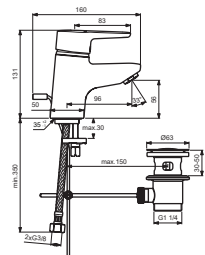

CONNECT BLUE

Produced from: April 2022

**B1644AA;B9914AA
B9916AA;B9917AA
B9936AA**

Pos.	Signify	Spare parts-Nr.	Quantity	Pos.	Signify	Spare parts-Nr.	Quantity
1	Lever,w/logo-compl.	B961010AA	1 Set				
2	Cap decorative	B960473AA	1 Pcs.				
3	Cap	B960862AA	1 Set				
4	Hot limit stop	A861181NU	1 Pcs.				
5	Cartridge Ø38mm	B961491NU*	1 Set				
6	Casc.perlator M24x1-A	A960321AA	1 Set				
6a	Aerator M24x1-5 l	B960754AA	1 Set				
7	Pop-up drain ass.	A962991AA	1 Set				
7a	Pop-up waste-plastic	B964550AA	1 Set				
8	Connecting set	B960608NU	1 Set				
9	Pop up waste-compl.	B961039AA	1 Set				

*Universal set (not all parts needed)

CONNECT BLUE

Produced from: April 2015

B9914AA
B9916AA
B9936AA

B1644AA
B9917AA

B0669AA

Pos.	Signify	Spare parts-Nr.	Quantity	Pos.	Signify	Spare parts-Nr.	Quantity
1	Lever,w/logo ISI-compl.	B961010AA	1 Pcs.	14	Pop-up drain ass.	A962991AA	1 Pcs.
2	Screw M5x10		1 Pcs.	15	Pop-up waste-plastic	B964550AA	1 Pcs.
3	Cap decorative	B960473AA	1 Pcs.	16	Connecting set	B960608NU	1 Set
4+pos.6	Cap	B960862AA	1 Pcs.	17	Flex hose F3/8-Ø10.5/L430		2 Pcs.
5	Eco click set D40	B960477NU	1 Pcs.	18	Pop up waste-compl.	B961039AA	1 Set
6	Screw M43x1.5 M41x1.5		1 Pcs.		Pop up waste shackle		1 Pcs.
7	Cartridge Ø40mm	B960863NU	1 Pcs.				
8	Manifold		1 Pcs.				
9	Clip		2 Pcs.				
10	Body basin		1 Pcs.				
11	Tube M24x1		1 Pcs.				
12	O-Ring Ø7.65x1.78		1 Pcs.				
13	Casc.perlator M24x1-A	A960321AA	1 Pcs.				
13a	Aerator M24x1-5 I	B960754AA	1 Pcs.				