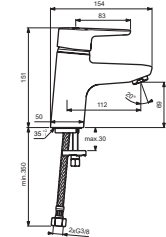

CONNECT BLUE

Produced from: April 2022

**B1644AA;B9914AA
B9916AA;B9917AA
B9936AA**

Pos.	Signify	Spare parts-Nr.	Quantity	Pos.	Signify	Spare parts-Nr.	Quantity
1	Lever,w/logo-compl.	B961010AA	1 Set				
2	Cap decorative	B960473AA	1 Pcs.				
3	Cap	B960862AA	1 Set				
4	Hot limit stop	A861181NU	1 Pcs.				
5	Cartridge Ø38mm	B961491NU*	1 Set				
6	Casc.perlator M24x1-A	A960321AA	1 Set				
6a	Aerator M24x1-5 l	B960754AA	1 Set				
7	Pop-up drain ass.	A962991AA	1 Set				
7a	Pop-up waste-plastic	B964550AA	1 Set				
8	Connecting set	B960608NU	1 Set				
9	Pop up waste-compl.	B961039AA	1 Set				

*Universal set (not all parts needed)

CONNECT BLUE

Produced from: April 2015

B9914AA
B9916AA
B9936AA

B1644AA
B9917AA

B0669AA

Pos.	Signify	Spare parts-Nr.	Quantity	Pos.	Signify	Spare parts-Nr.	Quantity
1	Lever,w/logo ISI-compl.	B961010AA	1 Pcs.	14	Pop-up drain ass.	A962991AA	1 Pcs.
2	Screw M5x10		1 Pcs.	15	Pop-up waste-plastic	B964550AA	1 Pcs.
3	Cap decorative	B960473AA	1 Pcs.	16	Connecting set	B960608NU	1 Set
4+pos.6	Cap	B960862AA	1 Pcs.	17	Flex hose F3/8-Ø10.5/L430		2 Pcs.
5	Eco click set D40	B960477NU	1 Pcs.	18	Pop up waste-compl.	B961039AA	1 Set
6	Screw M43x1.5 M41x1.5		1 Pcs.		Pop up waste shackle		1 Pcs.
7	Cartridge Ø40mm	B960863NU	1 Pcs.				
8	Manifold		1 Pcs.				
9	Clip		2 Pcs.				
10	Body basin		1 Pcs.				
11	Tube M24x1		1 Pcs.				
12	O-Ring Ø7.65x1.78		1 Pcs.				
13	Casc.perlator M24x1-A	A960321AA	1 Pcs.				
13a	Aerator M24x1-5 I	B960754AA	1 Pcs.				