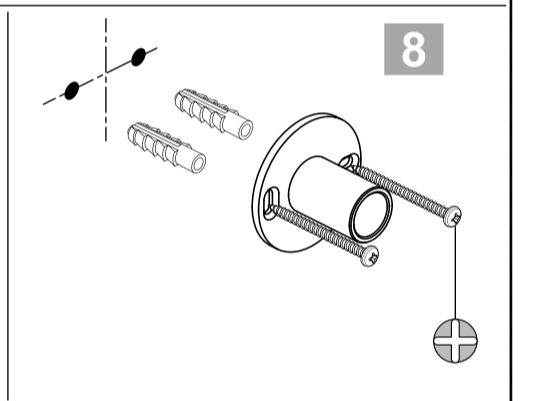

Ideal Standard

CERAFINE MODEL O

11.2023 / B565109

Ideal Standard International NV
Corporate Village – Gent Building
Da Vincilaan 2
1935 Zaventem
Belgium
<https://www.idealstandard.com/>

P bar	0,5	MAX. 10	5		Q (3 bar)		
T C°		MAX. 80					
					20	8	9,5