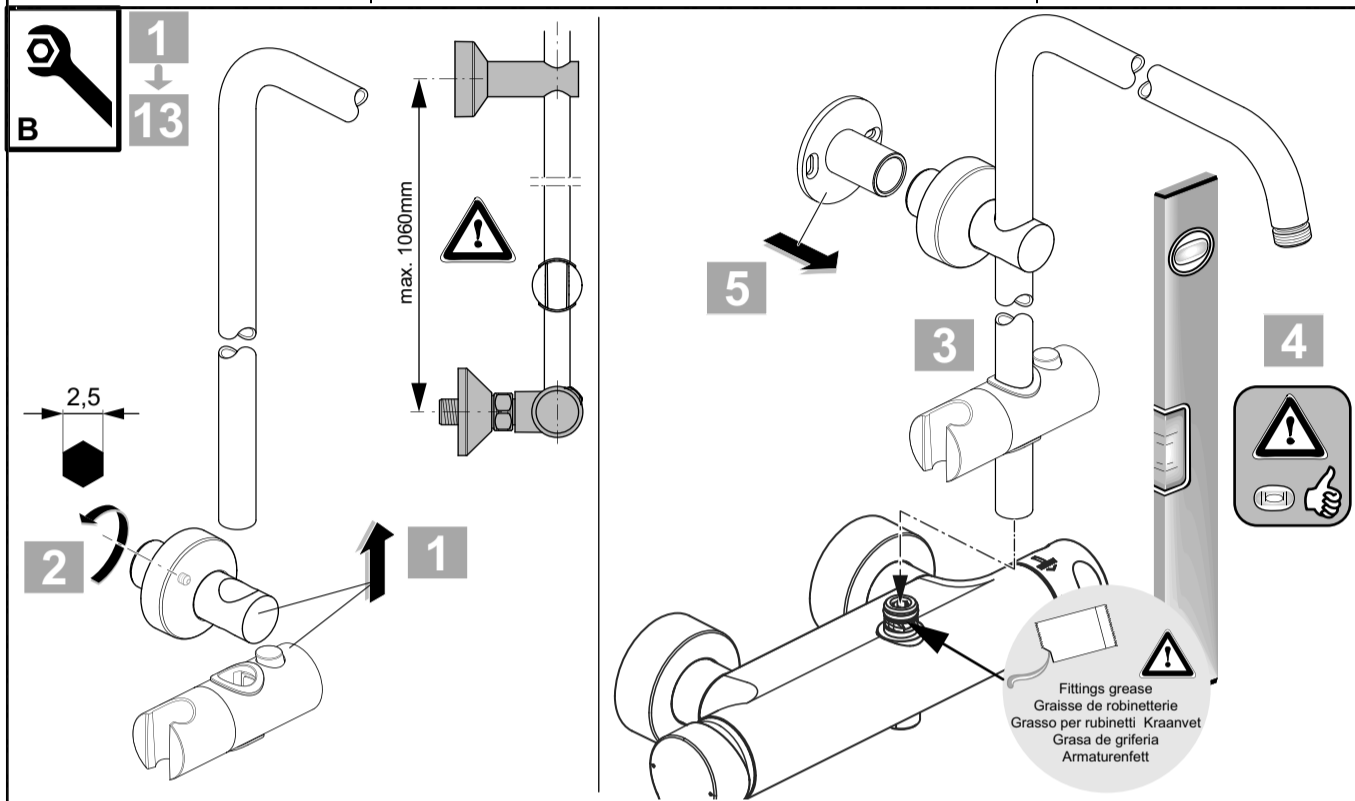

Ideal Standard

CERAFINE MODEL O

11.2023 / B565109

Ideal Standard International NV
Corporate Village – Gent Building
Da Vincilaan 2
1935 Zaventem
Belgium
<https://www.idealstandard.com/>

P bar	0,5	MAX. 10	5		Q (3 bar)		
T C°		MAX. 80					
					20	8	9,5