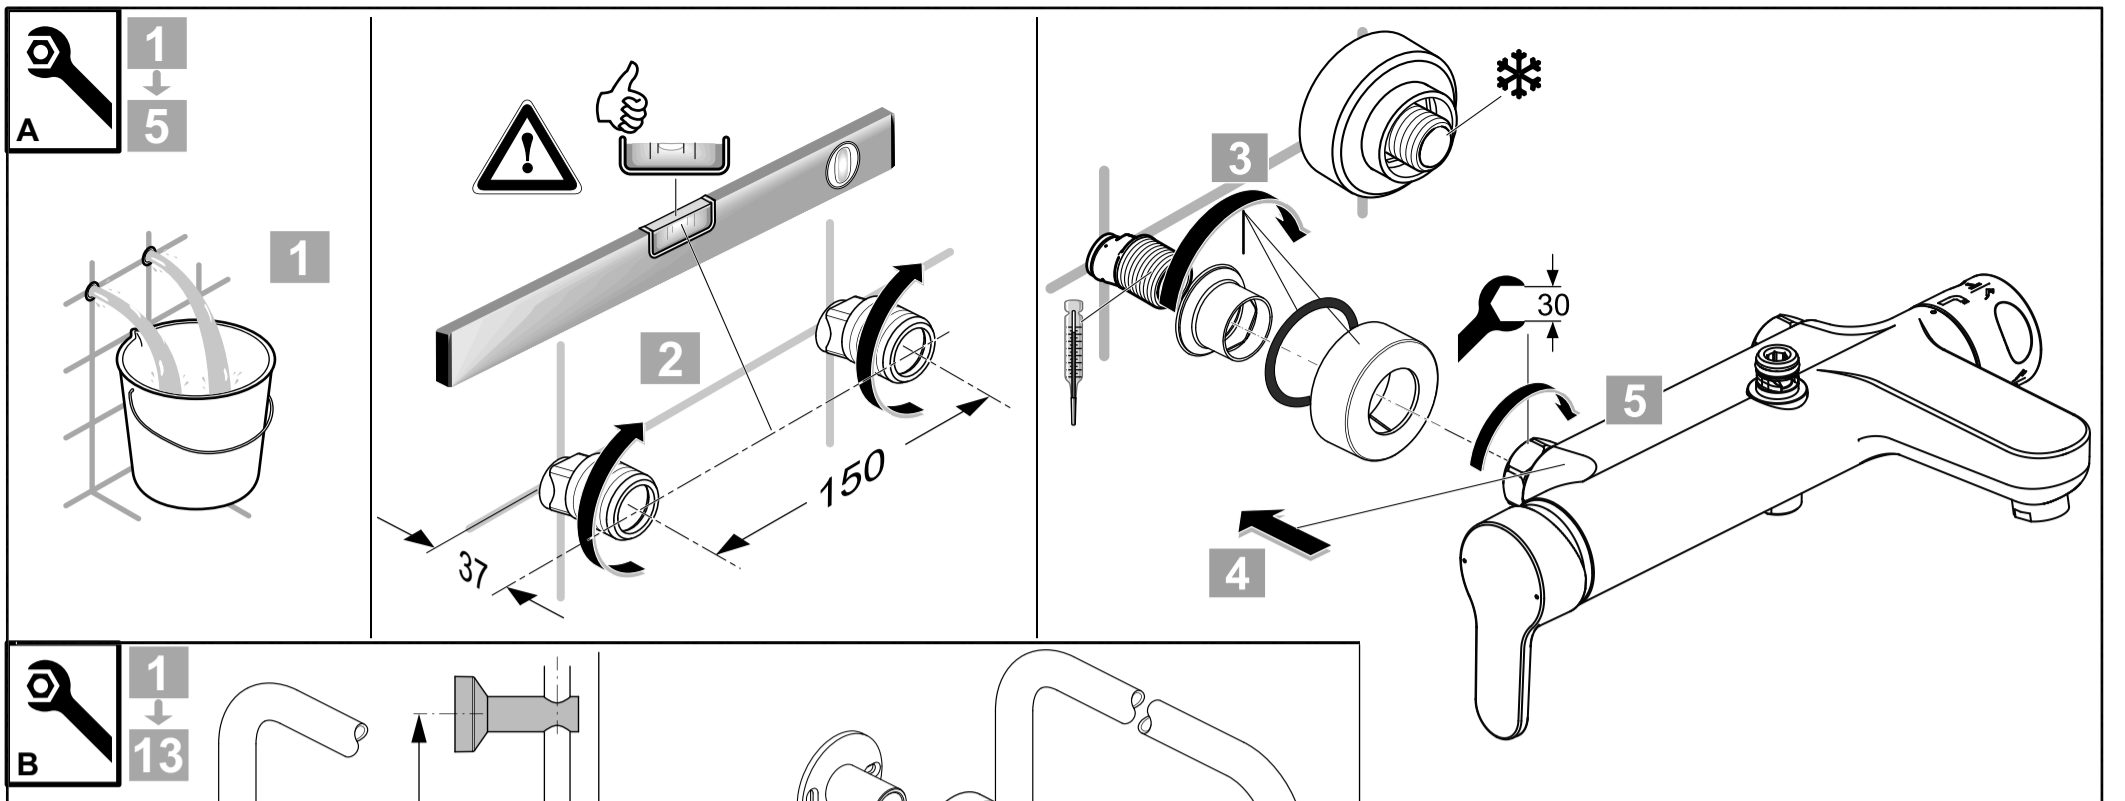

Ideal Standard

CERAFINE MODEL O

11.2023 / B565109

Ideal Standard International NV
Corporate Village – Gent Building
Da Vincilaan 2
1935 Zaventem
Belgium
<https://www.idealstandard.com/>

P bar	0,5	MAX. 10	5		Q (3 bar)		
T C°		MAX. 80					
					20	8	9,5