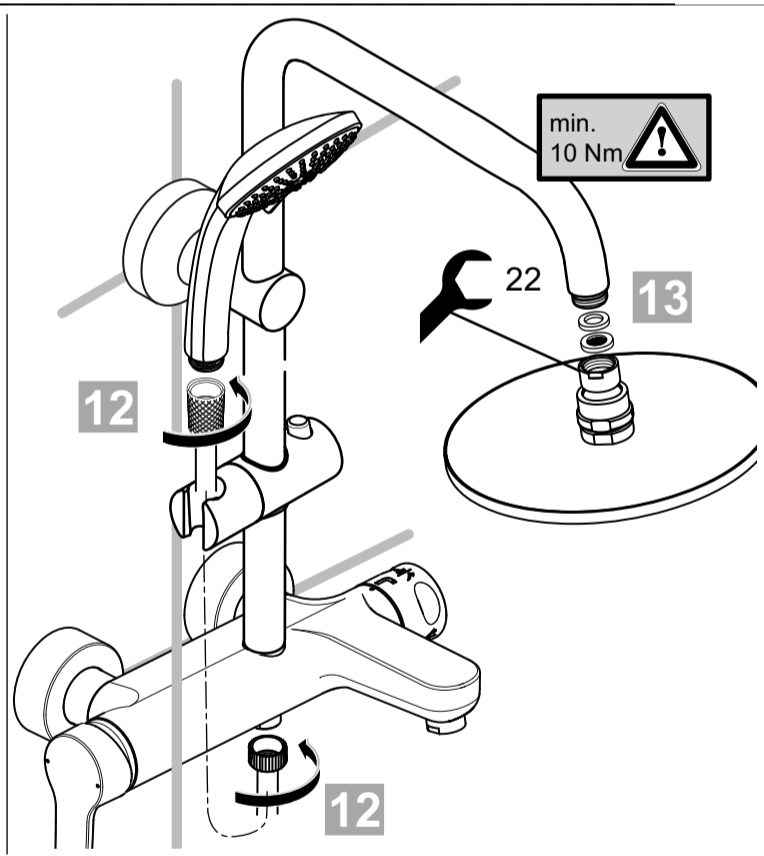

Ideal Standard

CERAFINE MODEL O

11.2023 / B565109

Ideal Standard International NV
Corporate Village – Gent Building
Da Vincilaan 2
1935 Zaventem
Belgium
<https://www.idealstandard.com/>

P bar	0,5	MAX. 10	5		Q (3 bar)		
T C°		MAX. 80					
					20	8	9,5