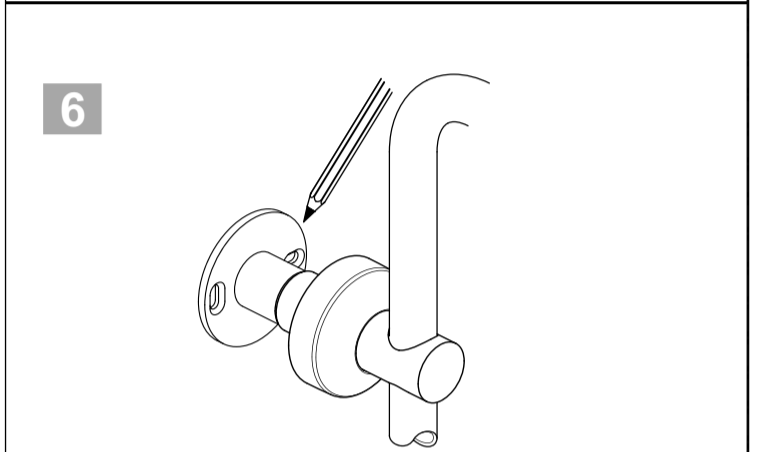

Ideal Standard

CERAFINE MODEL O

11.2023 / B565109

Ideal Standard International NV
Corporate Village – Gent Building
Da Vincilaan 2
1935 Zaventem
Belgium
<https://www.idealstandard.com/>

P bar	0,5	MAX. 10	5		Q (3 bar)		
T C°		MAX. 80					
					20	8	9,5