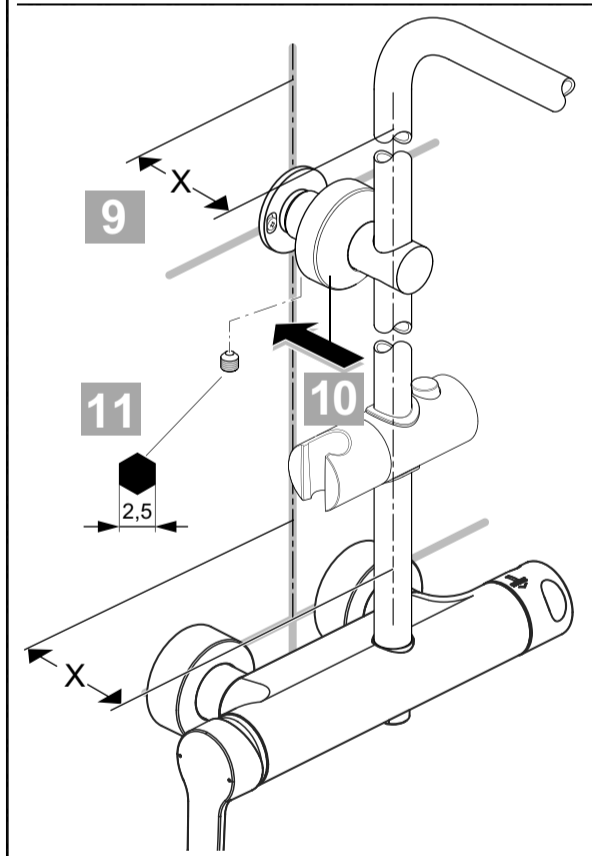

Ideal Standard

CERAFINE MODEL O

11.2023 / B565109

Ideal Standard International NV
Corporate Village – Gent Building
Da Vincilaan 2
1935 Zaventem
Belgium
<https://www.idealstandard.com/>

P bar	0,5	MAX. 10	5		Q (3 bar)		
T C°		MAX. 80					
					20	8	9,5