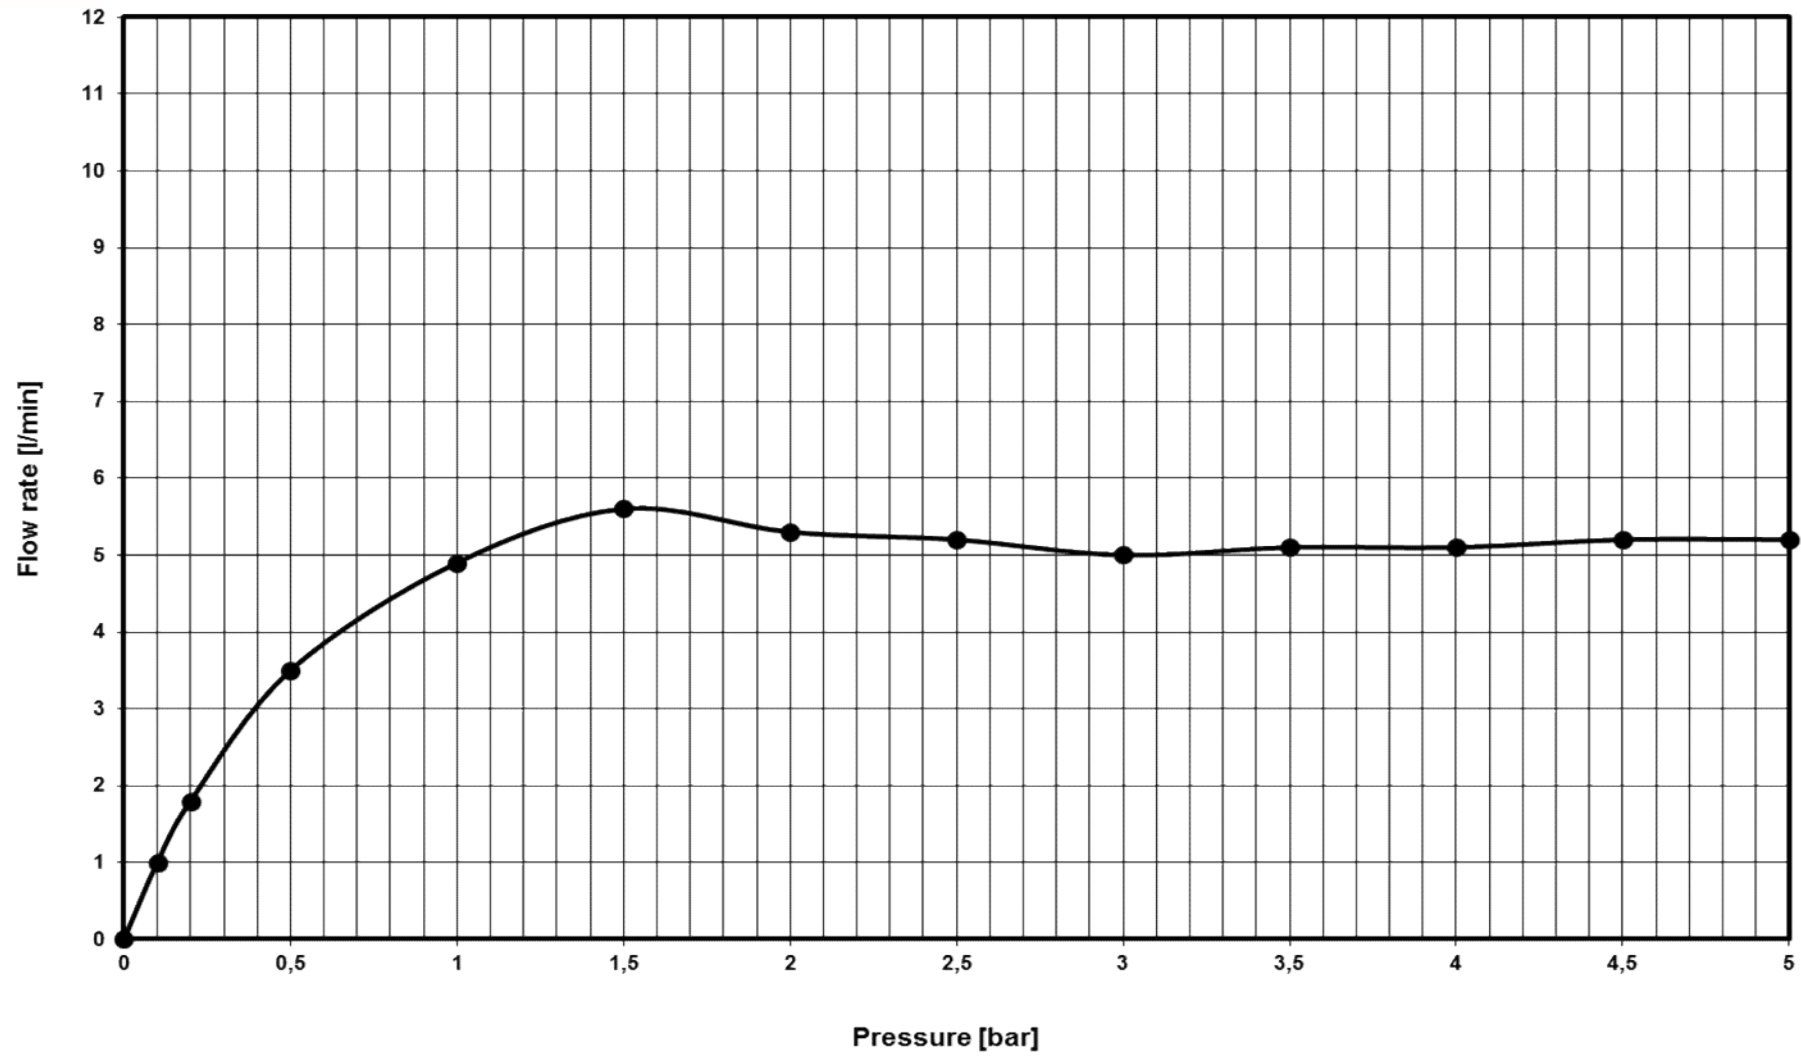

Ideal Standard

### BC101AA CERAPLUS BSN MXR RMTD GRANDE ND

—●— Mixed water - series