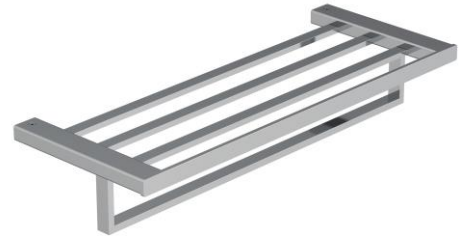

## Technische Daten/ Technical Data

KLUDI-VELA C

towel shelf with bath towel holder

Ref.: 3198905

Finishes:

05 chrome

Product description

Manufacturer KLUDI GmbH & Co. KG

Typ: KLUDI-VELA C

towel shelf with bath towel holder

Ref.: 3198905

towel shelf with bath towel holder

wall mounted

with fixing material screws and dowels

wall holder metall

Produktabbildung/ Product picture