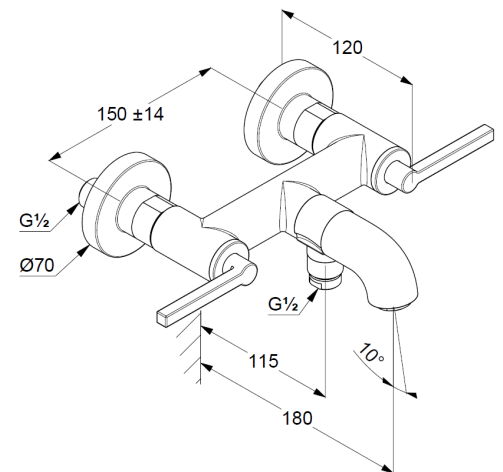

## Technische Daten/ Technical Data

KLUDI NOVA FONTE  
bath-and shower mixer  
DN 15  
Style: Puristic

Ref.: 2054ON515

Finishes:  
N5 Stainless Brushed Nickel PVD

Product description  
Manufacturer KLUDI GmbH & Co. KG  
Typ: KLUDI NOVA FONTE  
bath-and shower mixer  
Ref.: 2054ON515

bath-and shower mixer  
2-handle mixer  
wall mounted  
automatic diverter: shower/bath  
wing handle, metal  
aerator, S-Pointer M24  
protected against back flow  
shower outlet G1/2  
ceramic headparts 90° (right/left)  
flow rate at 3 bar 23 l/min.  
S-unions G1/2 x G3/4

### Produktabbildung/ Product picture

### Maßzeichnung/ Dimensional drawing