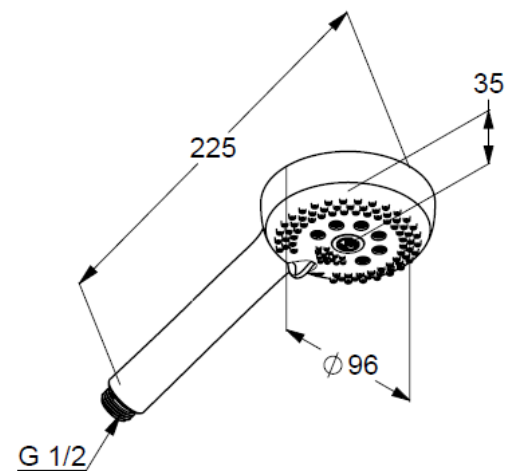

## Technische Daten/ Technical Data

KLUDI LOGO  
hand shower 3 S  
DN 15

Ref.:  
6830005-00WR9

Finishes:  
05 chrome

Product description  
Manufacturer KLUDI GmbH & Co. KG  
Typ: KLUDI LOGO  
hand shower 3 S  
Ref.: 6830005-00WR9

hand shower 3 S  
3 spray pattern  
Volumen/booster/smooth  
with cleaning system  
connection G $\frac{1}{2}$   
sieve seal  
flow rate at 3 bar 8 l/min.

### Maßzeichnung/ Dimensional drawing