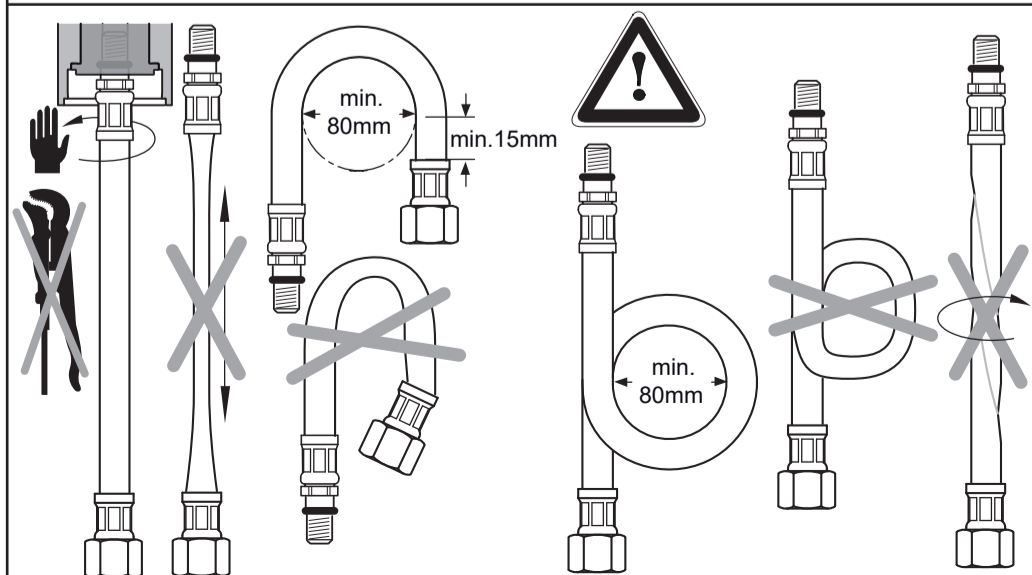

0624 / A 868 720
 Made in Germany

**A6566
 A6568**

**A6555
 A6557
 A6559**

A6563

A6573

Ideal Standard International NV
 Corporate Village – Gent Building
 Da Vincilaan 2
 1935 Zaventem
 Belgium
<https://www.idealstandard.com>