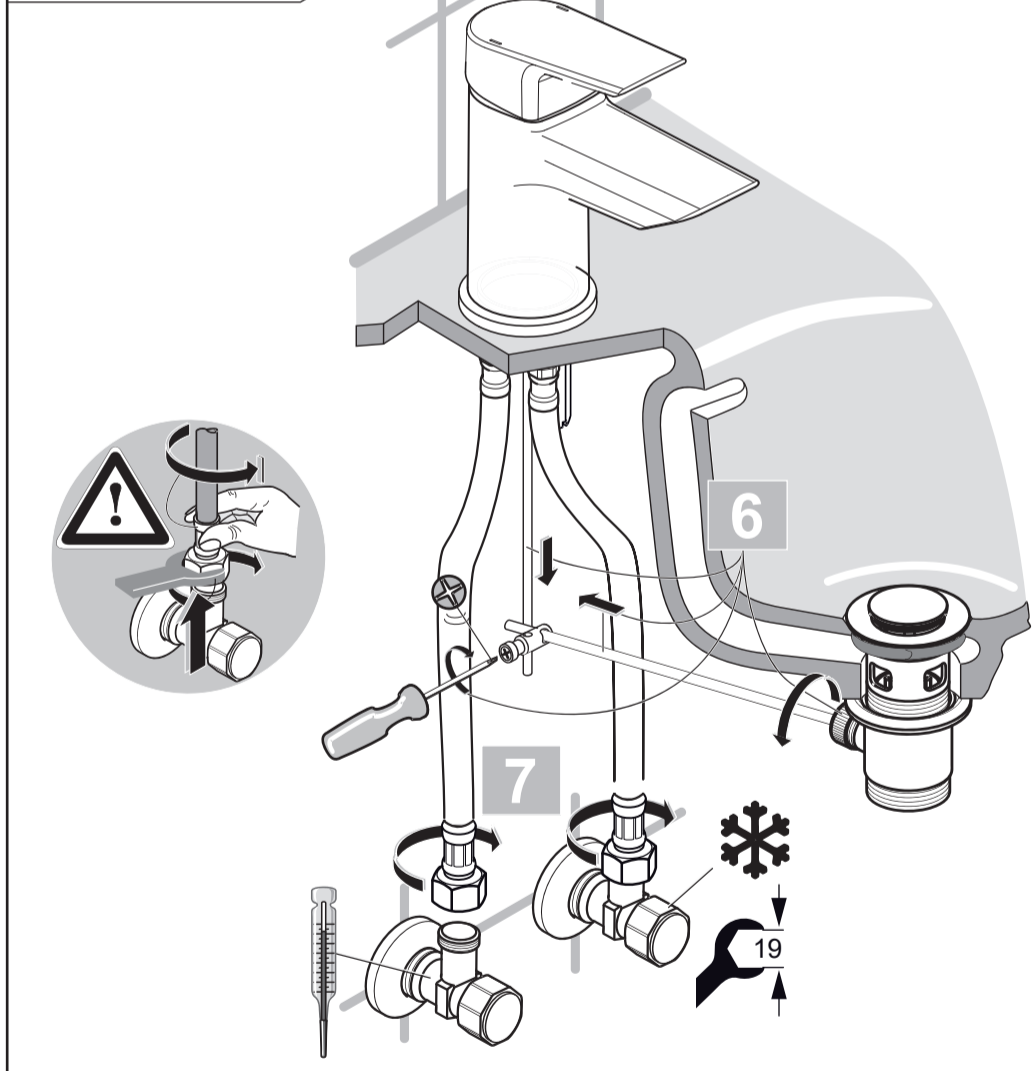

0624 / A 868 720
 Made in Germany

**A6566
 A6568**

**A6555
 A6557
 A6559**

A6563

A6573

Ideal Standard International NV
 Corporate Village – Gent Building
 Da Vincilaan 2
 1935 Zaventem
 Belgium
<https://www.idealstandard.com>