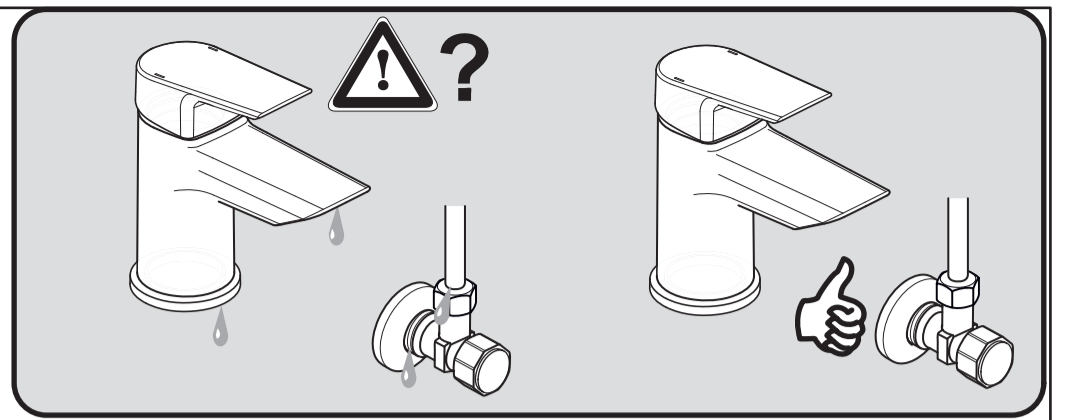

0624 / A 868 720
 Made in Germany

**A6566
 A6568**

**A6555
 A6557
 A6559**

A6563

A6573

Ideal Standard International NV
 Corporate Village – Gent Building
 Da Vincilaan 2
 1935 Zaventem
 Belgium
<https://www.idealstandard.com>