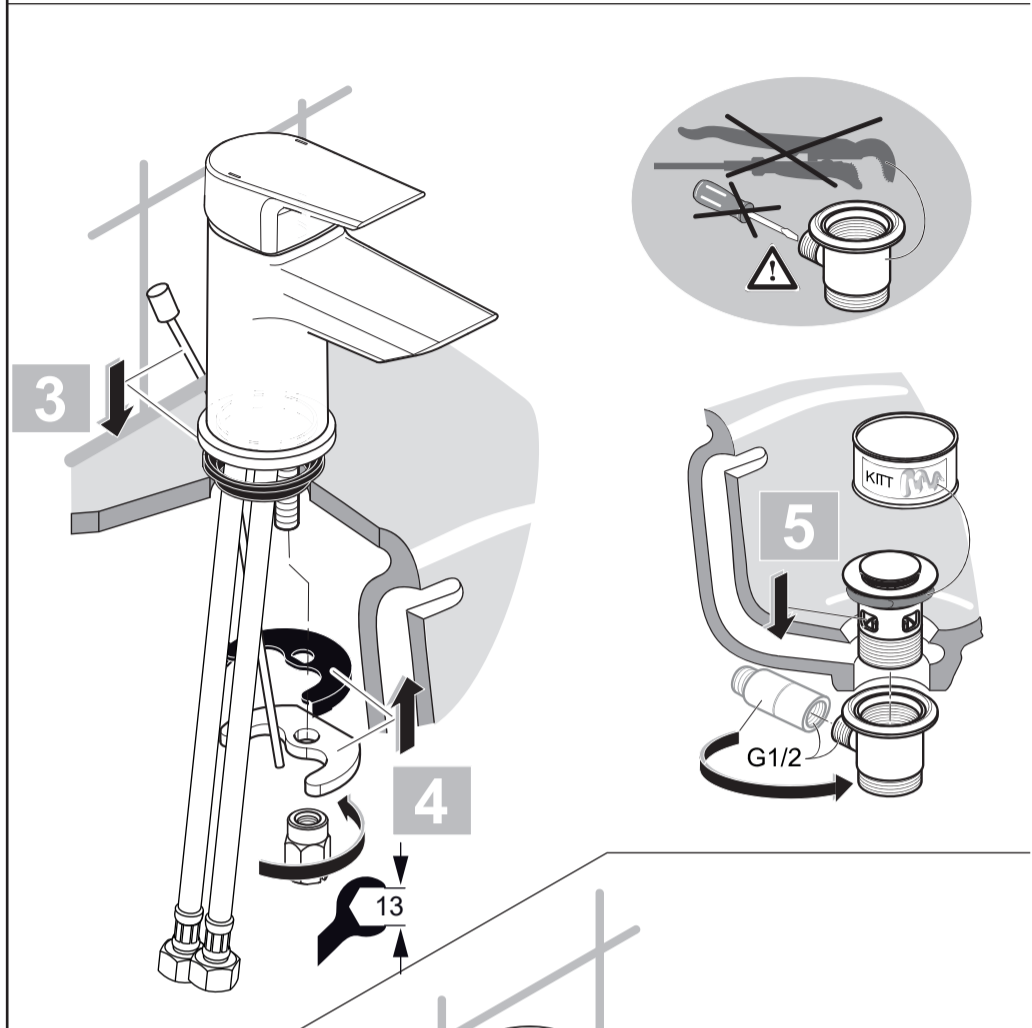

0624 / A 868 720
 Made in Germany

**A6566
 A6568**

**A6555
 A6557
 A6559**

A6563

A6573

Ideal Standard International NV
 Corporate Village – Gent Building
 Da Vincilaan 2
 1935 Zaventem
 Belgium
<https://www.idealstandard.com>