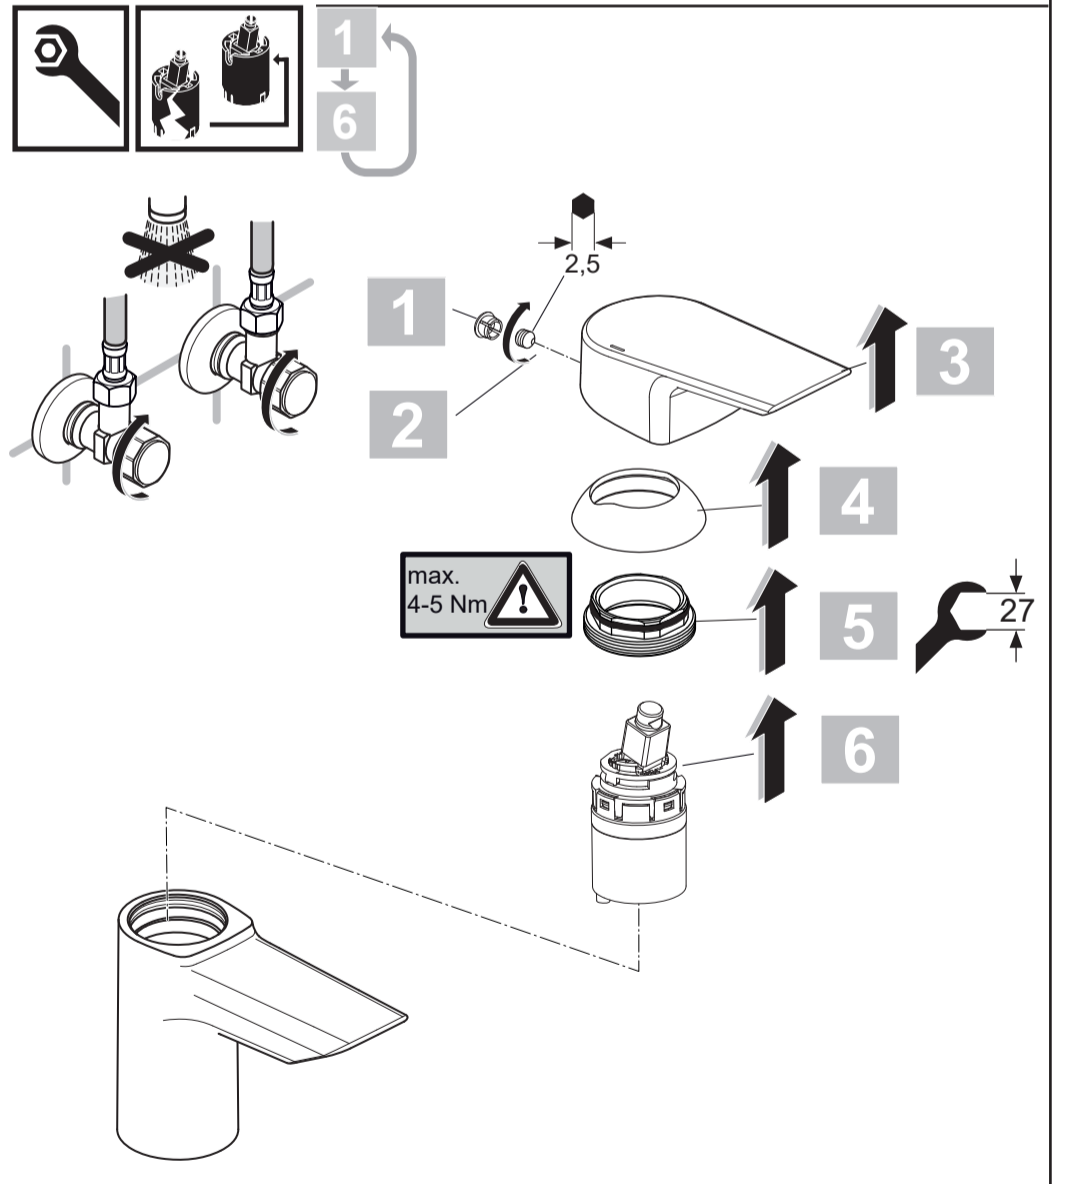

0624 / A 868 720
 Made in Germany

**A6566
 A6568**

**A6555
 A6557
 A6559**

A6563

A6573

Ideal Standard International NV
 Corporate Village – Gent Building
 Da Vincilaan 2
 1935 Zaventem
 Belgium
<https://www.idealstandard.com>