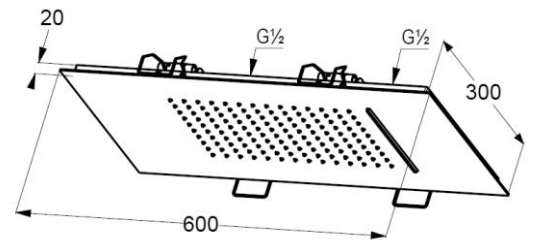

Technische Daten/ Technical Data

KLUDI-ASANA
head shower 2 S
600mm x 300mm
DN 15

Ref.: 6945005-00

Finishes:
05 chrome

Product description
Manufacturer KLUDI GmbH & Co. KG
Typ: KLUDI-ASANA
head shower 2 S
600mm x 300mm
Ref.: 6945005-00

head shower 2 S
2 spray pattern
summer rain/waterfall
the 2 spray zones have to be controlled externally
with cleaning system
flow rate at 3 bar 15 l/min. summer rain
flow rate at 3 bar 28 l/min. waterfall
connection G1/2
only for ceiling installation
600mm x 300mm
sieve seal

Produktabbildung/ Product picture

Maßzeichnung/ Dimensional drawing