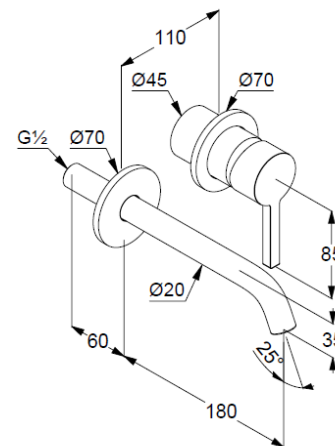

trim set without pre-installation set

for pre-installation set KLUDI Ref.: 38242

solid lever, metal

aerator, S-Pointer M18,5 PCA

flow rate at 3 bar 4,5 l/min.

fixed spout

EU taxonomy: max. 6 l/min. -

Substantial Contribution (SC) possible

### Produktabbildung/ Product picture

### Maßzeichnung/ Dimensional drawing