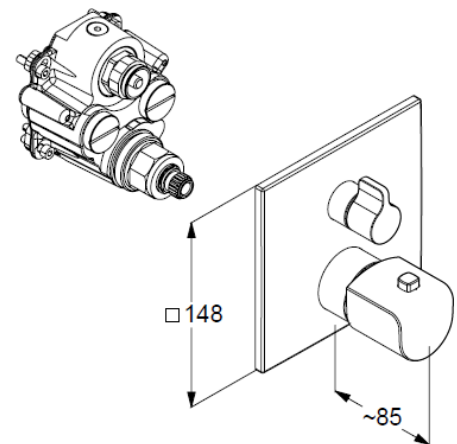

### Product description

Manufacturer KLUDI GmbH & Co. KG

Typ: KLUDI AMEO

concealed thermostatic shower mixer  
trim set with functional unit

Ref.: 418850575

concealed thermostatic shower mixer  
trim set without pre-installation set  
pre installation set KLUDI SLIM.BOX Ref.: 88022  
wall mounted  
trim set with functional unit  
with ceramic shut-off valve 90°  
temperature handle with hot water safety at 40°C  
flow rate at 3 bar 28 l/min.  
with integrated back flow preventer

### Produktabbildung/ Product picture

### Maßzeichnung/ Dimensional drawing