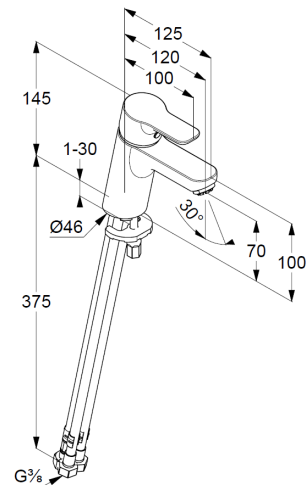

Technische Daten/ Technical Data

KLUDI PURE&EASY
single lever basin mixer 70
DN 15

Ref.:
372750565

Finishes:
05 chrome

Product description
Manufacturer KLUDI GmbH & Co. KG
Typ: KLUDI PURE&EASY
single lever basin mixer 70
Ref.: 372750565

basin mixer
single lever mixer
for open hot water heaters
1-hole mounted
solid lever, metal
aerator M24
ceramic cartridge with hot water safety device
flow rate at 3 bar 5 l/min.
flexible hoses G $\frac{3}{8}$ DVGW approved
rapid installation set

Produktabbildung/ Product picture

Maßzeichnung/ Dimensional drawing

Durchfluss/ Flow rate