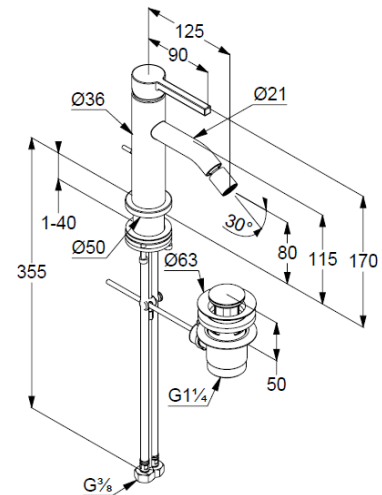

Technische Daten/ Technical Data

KLUDI NOVA FONTE
single lever bidet mixer
DN 15
Style: PURA

Ref.: 20216O415

Finishes:
O4 Matt Light Blue

Product description
Manufacturer KLUDI GmbH & Co. KG
Typ: KLUDI NOVA FONTE
single lever bidet mixer
Ref.: 20216O415

bidet mixer
single lever mixer
1-hole mounted
solid lever, metal
ball joint with aerator
aerator, S-Pointer M18,5 PCA
ceramic cartridge
flow rate at 3 bar 4,5 l/min.
fixed spout
flexible hoses G3/8 DVGW approved
shank-fixing
pop up waste set G1 1/4 metal

Produktabbildung/ Product picture

Maßzeichnung/ Dimensional drawing

Durchfluss/ Flow rate