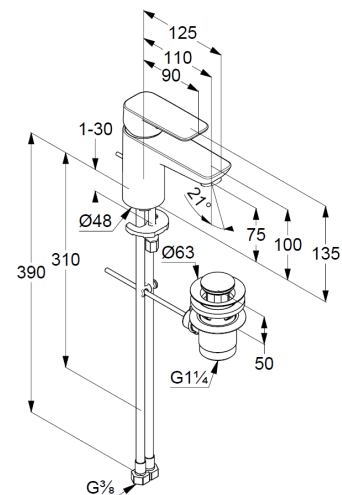

Technische Daten/ Technical Data

KLUDI PURE&STYLE, ECOPLUS
single lever basin mixer 75
DN 15

Ref.:
403883975

Finishes:
39 matt black

Product description
Manufacturer KLUDI GmbH & Co. KG
Typ: KLUDI PURE&STYLE, ECO PLUS
single lever basin mixer 75
Ref.: 403883975

basin mixer
single lever mixer
1-hole mounted
solid handle, metal
aerator M24
ceramic cartridge with hot water safety device
middle position cold water
flow rate at 3 bar 5 l/min.
flexible hoses G $\frac{3}{8}$ DVGW approved
rapid installation set
pop up waste G1 $\frac{1}{4}$ metal

Produktabbildung/ Product picture

Maßzeichnung/ Dimensional drawing

Durchfluss/ Flow rate