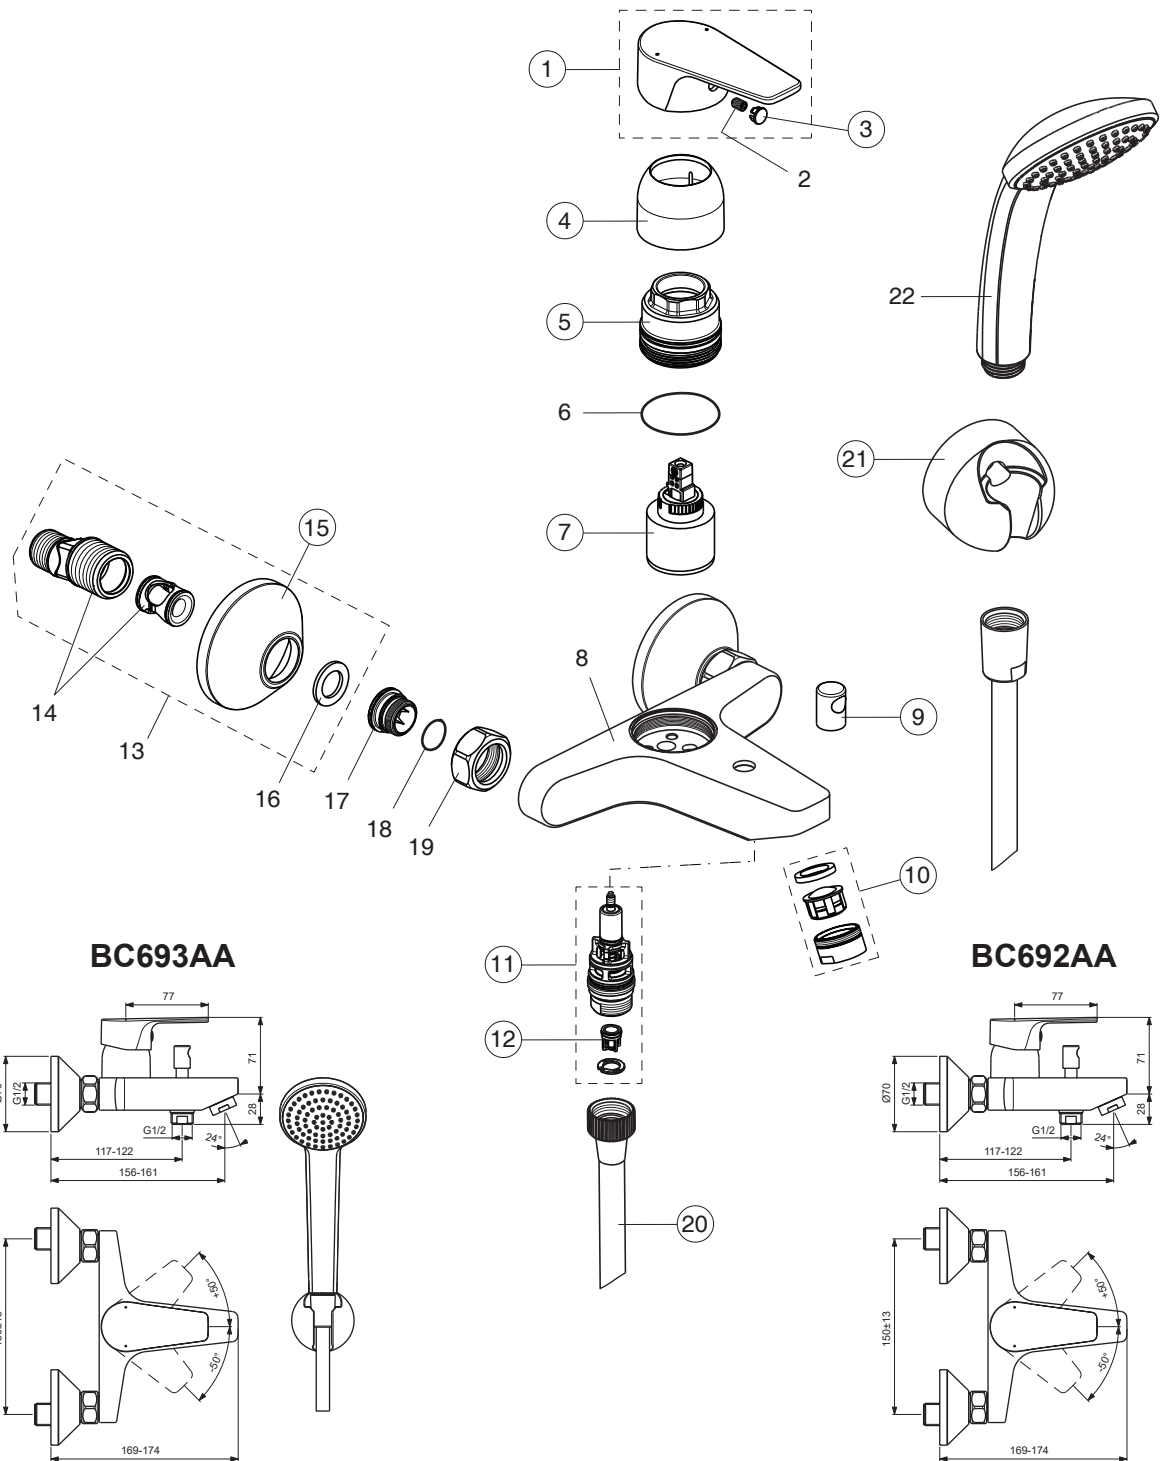

# CERAFINE MODEL D

Pos.	Signify	Spare parts-Nr.	Quantity	Pos.	Signify	Spare parts-Nr.	Quantity
1	Lever, w/logo-compl.	B961511AA	1 Set	15	Rosette	A963489AA	1 Pcs.
2	Screw M5x8	B964696NU	1 Pcs.	16	Fiber ring		2 Pcs.
3	Cap decorative	B961229AA	1 Pcs.	17	Nipple M19x1.5LH		2 Pcs.
4	Rosette	B961230NU	1 Pcs.	18	O-Ring Ø15.6x1.78		2 Pcs.
5+pos.6	Screw M42x1.5	B961477NU	1 Pcs.	19	Coupling nut		2 Pcs.
6	O-Ring Ø39.1x1.3		1 Pcs.	20	Sh.hose L1500mm-compl.	B960604AA	1 Pcs.
7	Cartridge Ø35mm		1 Pcs.	21	Wall bracket fixed	B9467AA	1 Pcs.
8	Body bath/shower		1 Pcs.	22	Handspray 1F,80mm		1 Pcs.
9	Pull knob	B960486AA	1 Pcs.				
10	Neop.cascade M24x1-D	A960537AA	1 Pcs.				
11	Diverter automatic	B960167AA	1 Pcs.				
12	Rv-patrone	A960944NU	2 Pcs.				
13	S-connection-compl.		1 Pcs.				
14	S-connector G3/4		2 Pcs.				